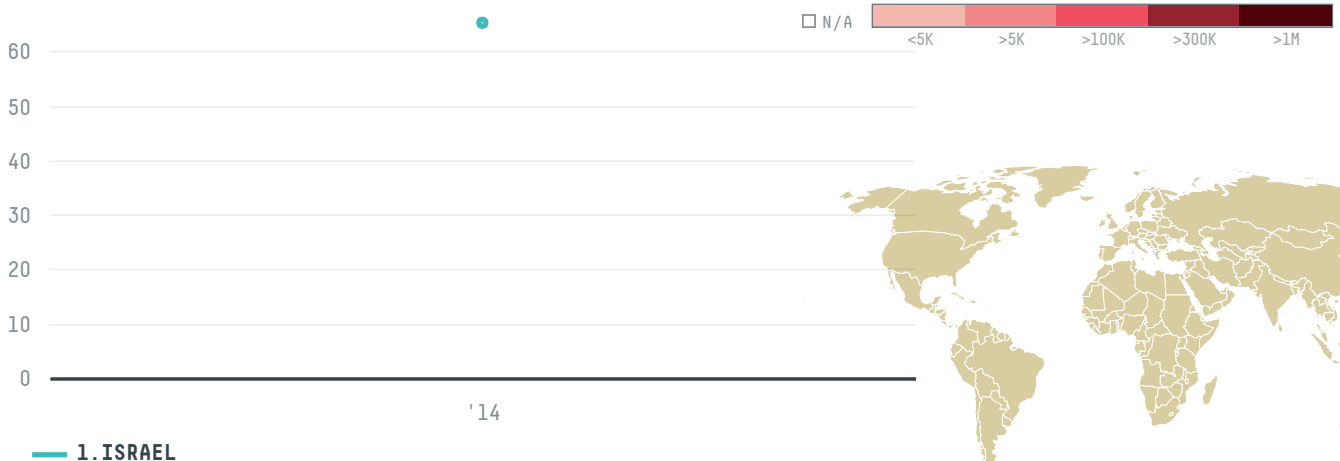

TOP DESTINATION COUNTRIES OF PALM OIL IMPORTED BY MIRO FOODS INTERNATIONAL LTD:

This website uses cookies to provide you with an improved user experience. By continuing to browse this site, you consent to the use of cookies and similar technologies. Please visit our [privacy policy](#) for further details.

I AGREE