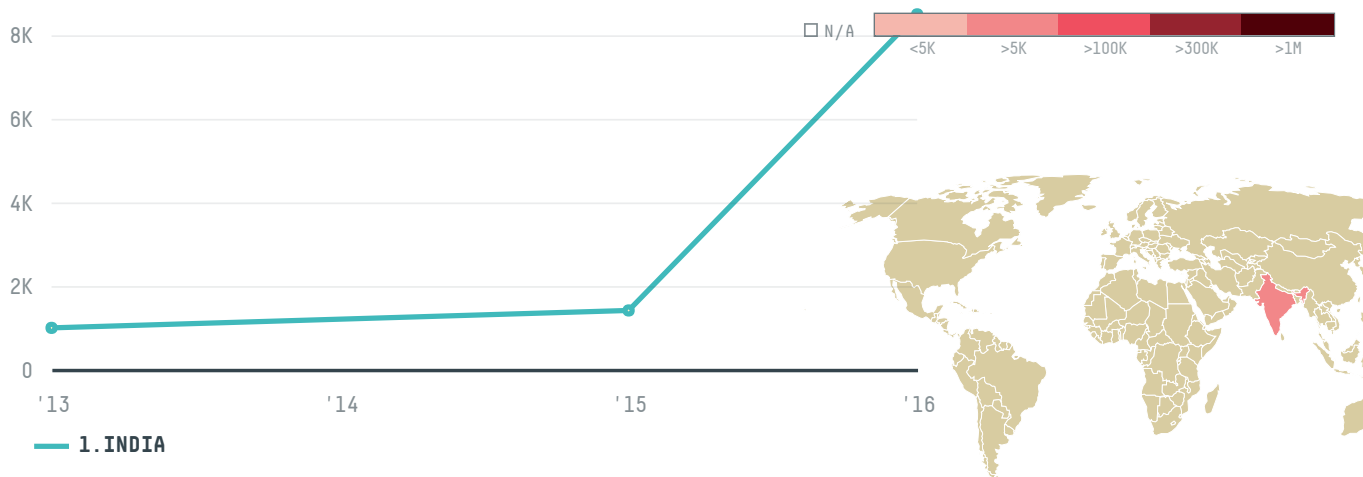

TOP DESTINATION COUNTRIES OF PALM OIL EXPORTED BY PT. PANCA AGRO LESTARI:

This website uses cookies to provide you with an improved user experience. By continuing to browse this site, you consent to the use of cookies and similar technologies. Please visit our [privacy policy](#) for further details.

I AGREE