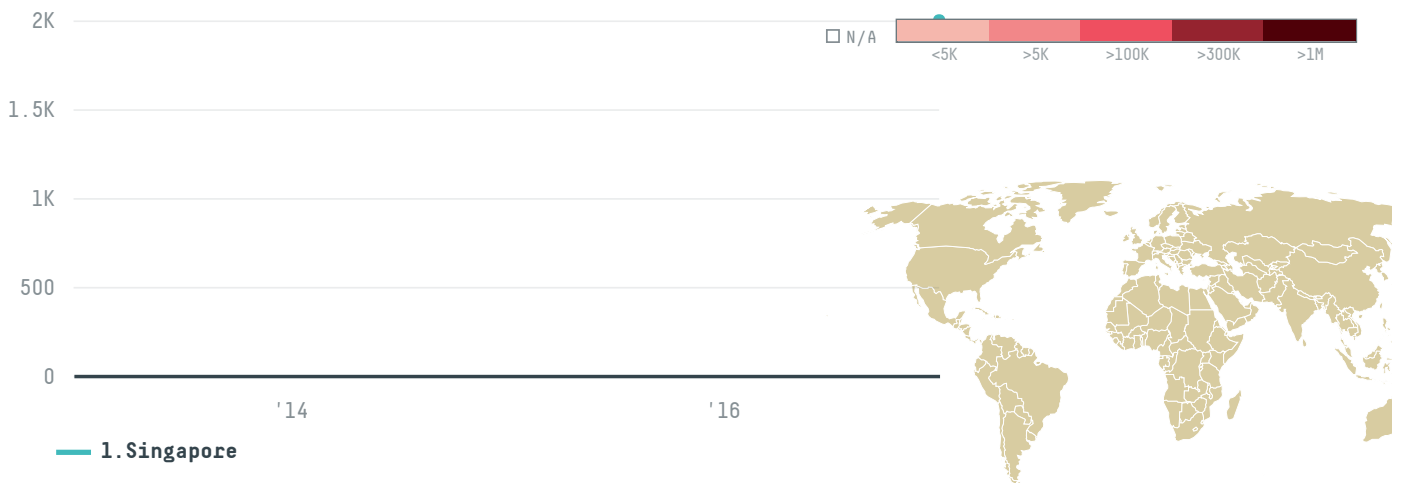

TOP DESTINATION COUNTRIES OF PALM OIL EXPORTED BY PT SARI ADITYA LOKA:

This website uses cookies to provide you with an improved user experience. By continuing to browse this site, you consent to the use of cookies and similar technologies. Please visit our [privacy policy](#) for further details.

I AGREE