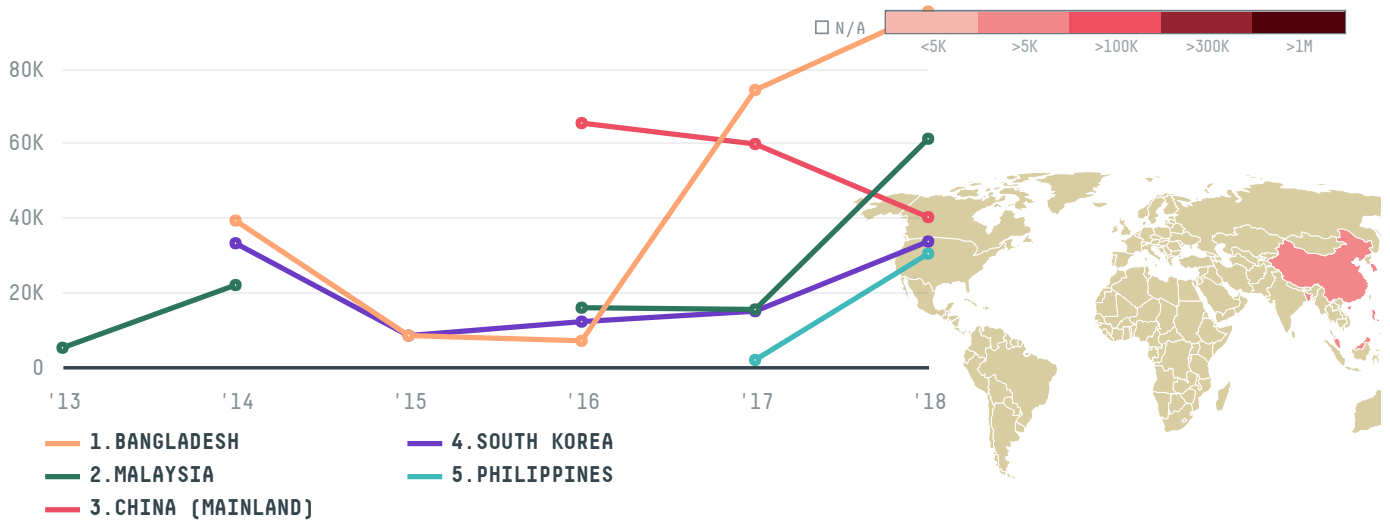

TOP DESTINATION COUNTRIES OF PALM OIL EXPORTED BY STEELINDO WAHANA PERKASA:

Trase is a partnership between

In collaboration with

and many other organizations and individuals.

Donors

[Terms of Use](#) · [Privacy policy](#) · [Cookie policy](#) · [Contact us](#)

This website uses cookies to provide you with an improved user experience. By continuing to browse this site, you consent to the use of cookies and similar technologies. Please visit our [privacy policy](#) for further details.

I AGREE