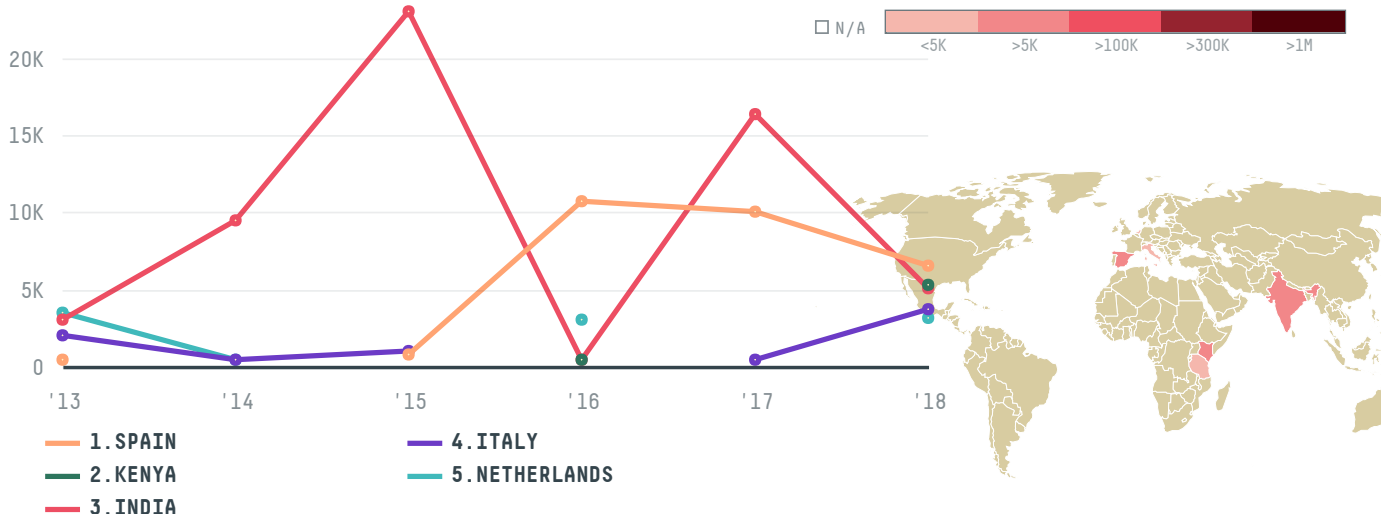

TOP DESTINATION COUNTRIES OF PALM OIL EXPORTED BY TUNGGAL YUNUS ESTATE: