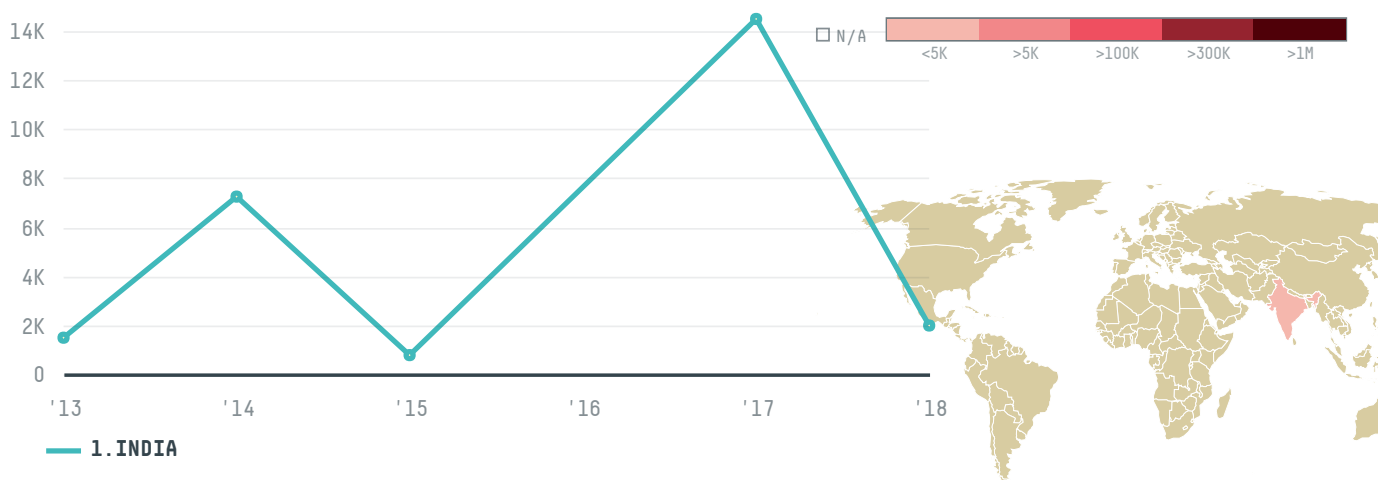

TOP DESTINATION COUNTRIES OF PALM OIL EXPORTED BY KARYA INDORATA PERSADA:

This website uses cookies to provide you with an improved user experience. By continuing to browse this site, you consent to the use of cookies and similar technologies. Please visit our [privacy policy](#) for further details.

I AGREE