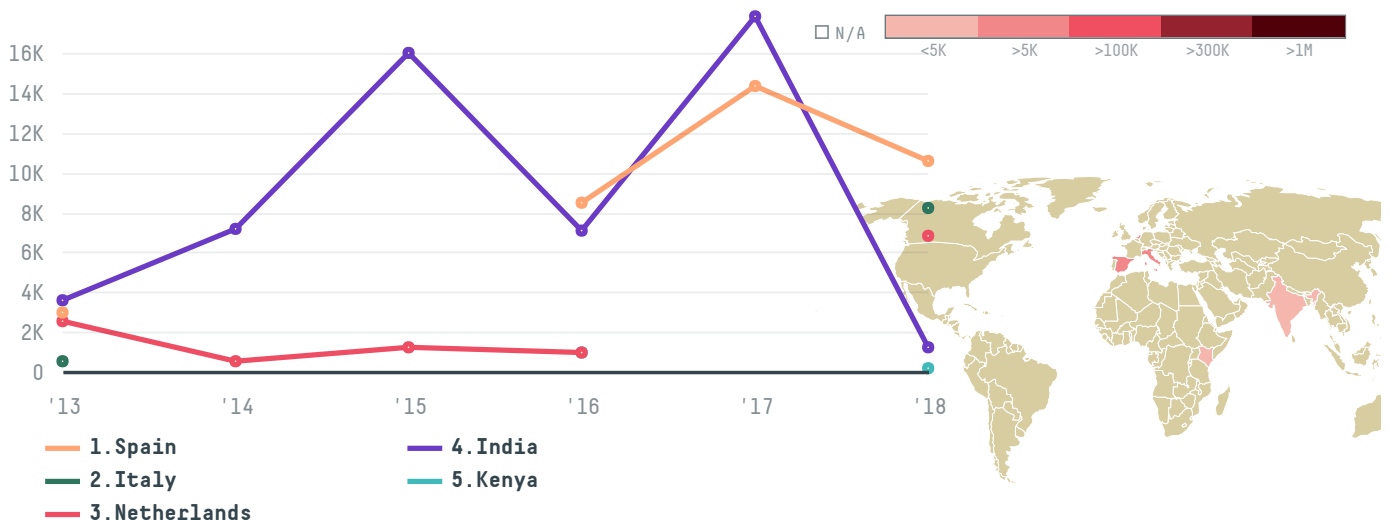

trase

GUNUNG MELAYU

ACTIVITY

Exporter

COMMODITY

Palm oil

COUNTRY

Indonesia

YEAR

2018

GUNUNG MELAYU was the 84th largest exporter of palm oil from INDONESIA in 2018, accounting for 27 thousand tons. This is a 16% decrease vs the previous year. As an exporter, GUNUNG MELAYU sources from 1 kabupatens, or 100% of the palm oil production kabupatens. The main destination of the palm oil exported by GUNUNG MELAYU is Spain, accounting for 39% of the total.

TOP DESTINATION COUNTRIES OF PALM OIL EXPORTED BY GUNUNG MELAYU:

Trase is a partnership
between

 Stockholm Environment Institute

 Global Canopy Programme

In collaboration with

 vizzuality

 The European Forest Institute