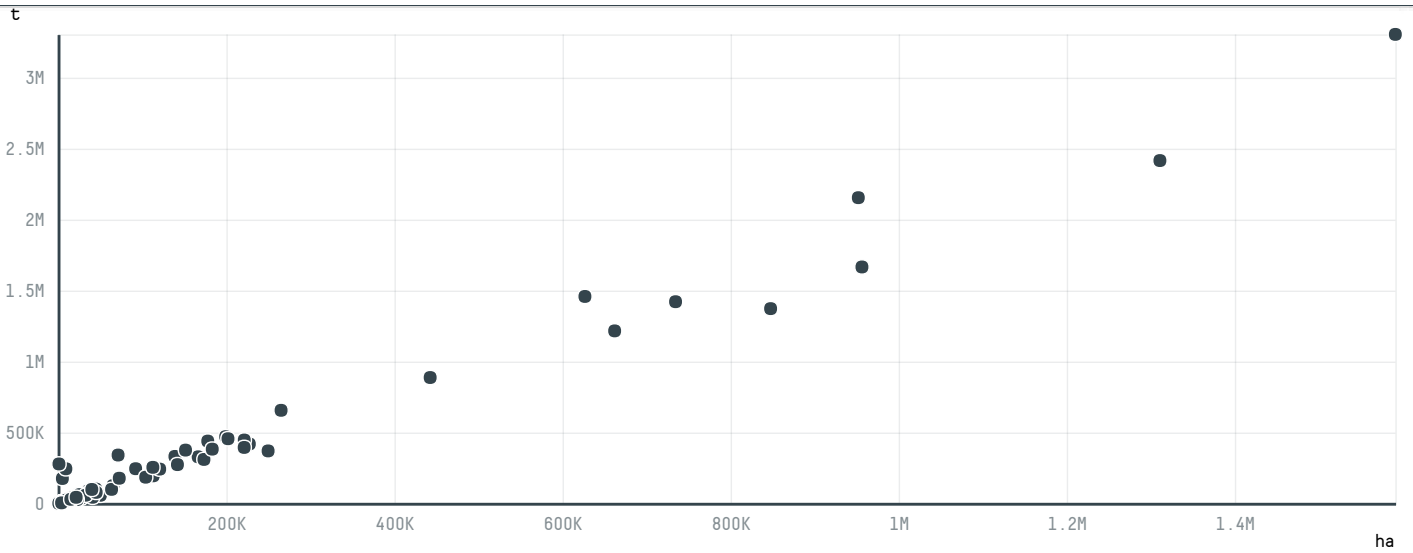

Trase is a partnership between

In collaboration with

and many other organizations and individuals.

Donors

[Terms of Use](#) · [Privacy policy](#) · [Cookie policy](#) · [Contact us](#)

This website uses cookies to provide you with an improved user experience. By continuing to browse this site, you consent to the use of cookies and similar technologies. Please visit our [privacy policy](#) for further details.

I AGREE