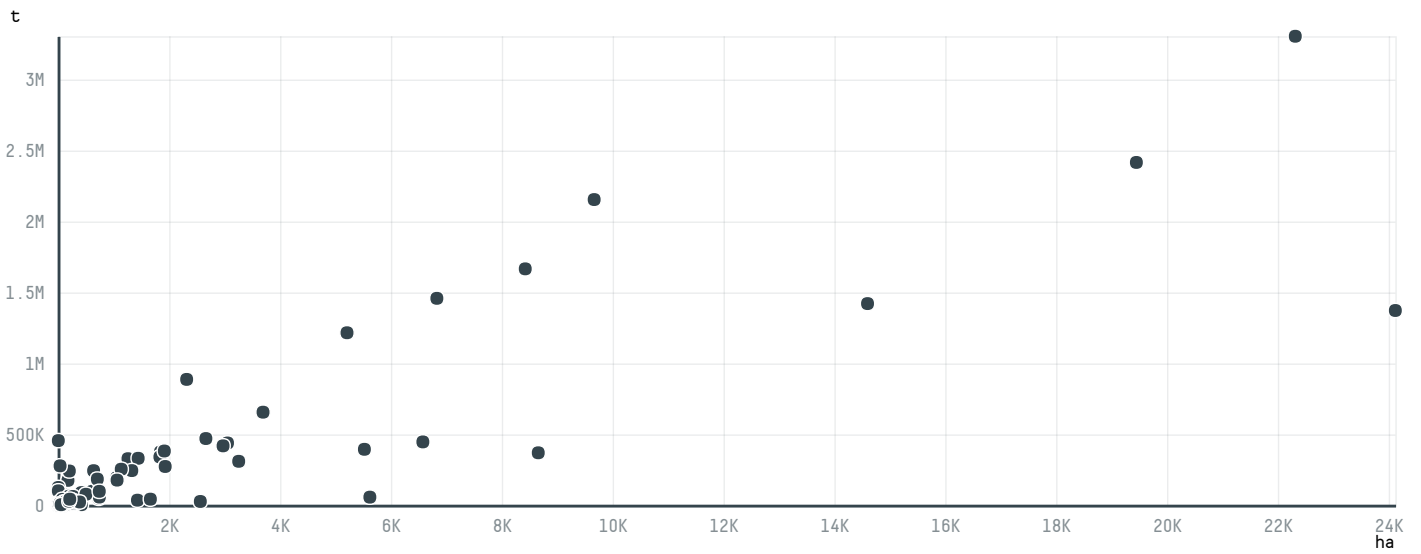

Trase is a partnership between

In collaboration with

and many other organizations and individuals.

Donors

[Terms of Use](#) · [Privacy policy](#) · [Cookie policy](#) · [Contact us](#)

This website uses cookies to provide you with an improved user experience. By continuing to browse this site, you consent to the use of cookies and similar technologies. Please visit our [privacy policy](#) for further details.

I AGREE