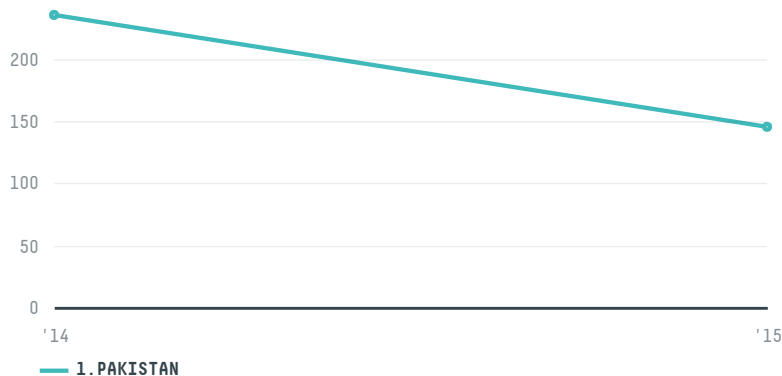

TOP DESTINATION COUNTRIES OF PALM OIL EXPORTED BY NABEEL INDO IMPEX:

COMPARING COMPANIES EXPORTING PALM OIL FROM INDONESIA IN 2015