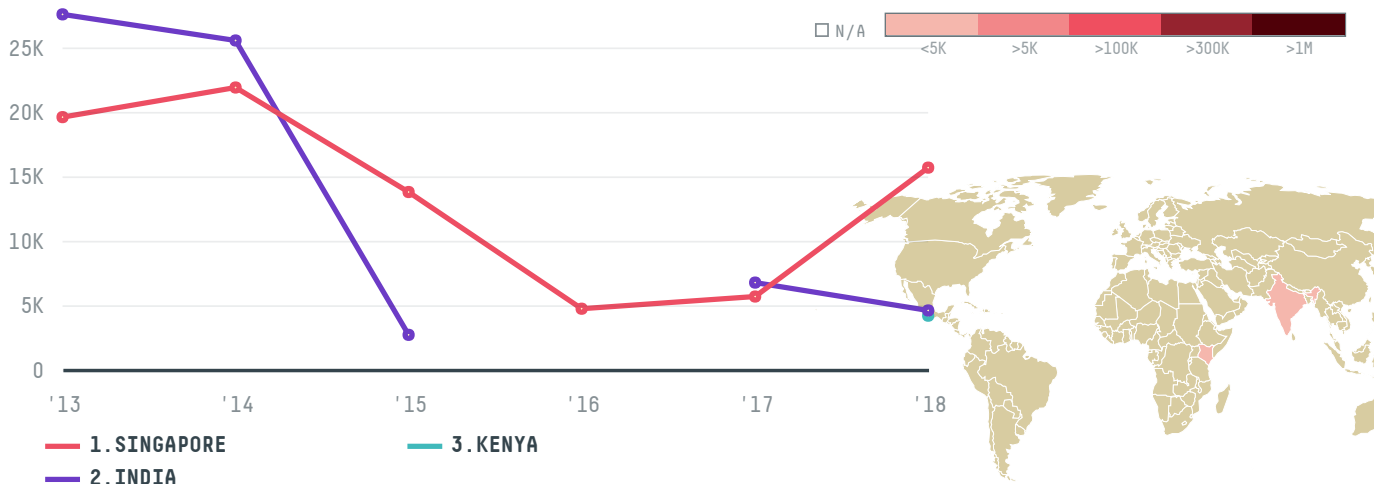

TOP DESTINATION COUNTRIES OF PALM OIL EXPORTED BY BUMI MENTARI KARYA: