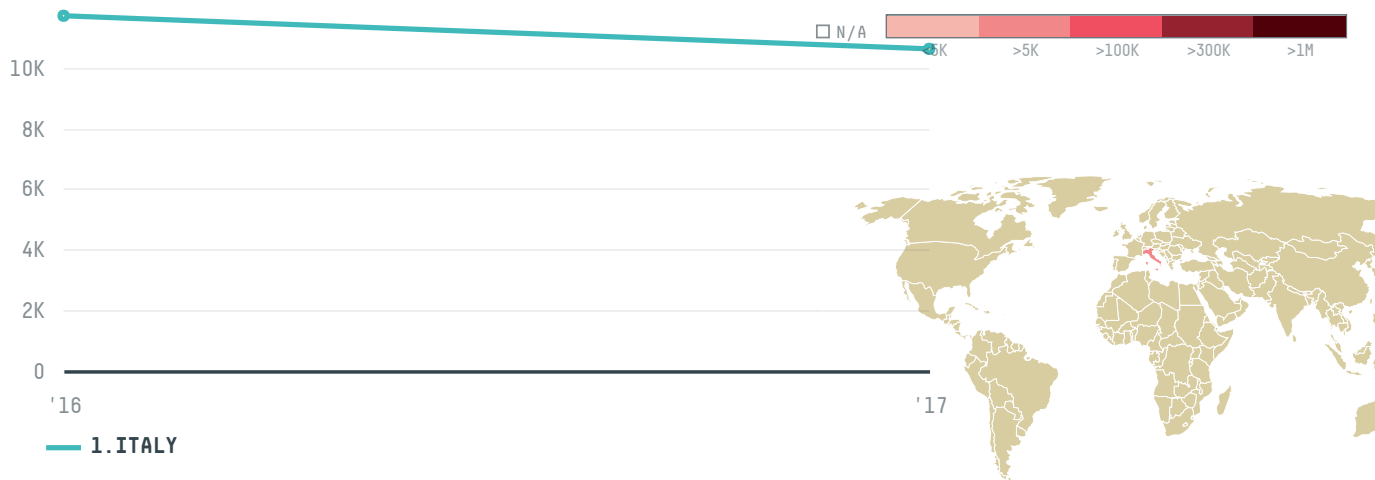

TOP DESTINATION COUNTRIES OF PALM OIL IMPORTED BY NOVAOL SRL:

This website uses cookies to provide you with an improved user experience. By continuing to browse this site, you consent to the use of cookies and similar technologies. Please visit our [privacy policy](#) for further details.

I AGREE