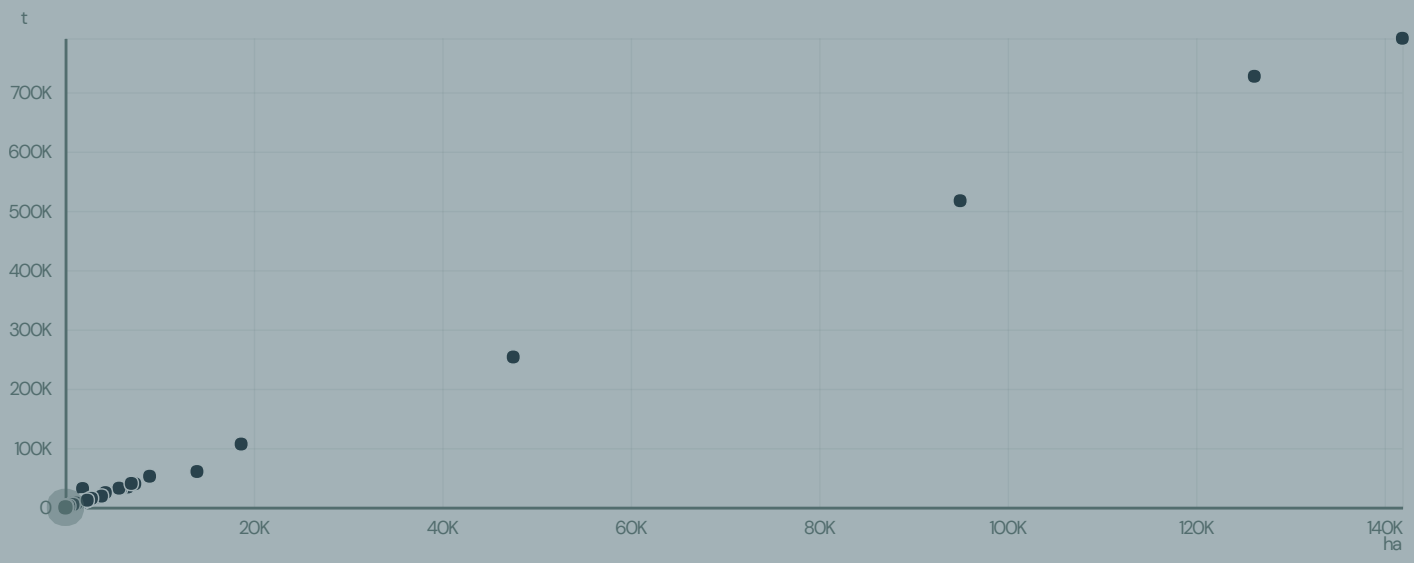

Trase is a partnership between

In close collaboration with many others.

[Click for more information about our partners and funders..](#)

Home	Supply Chains	Finance	Insights
Resources	Data Tools	Explore	Yearbook
About	Profiles	Search	Collections
Contact us	Logistics Maps	Watchlists	Publications
	Downloads	Methodology	
		FAQs	

Sign up for our Newsletter

This website uses cookies to provide you with an improved user experience. By continuing to browse this site, you consent to the use of cookies and similar technologies. Please visit our [privacy policy](#) for further details.

I understand