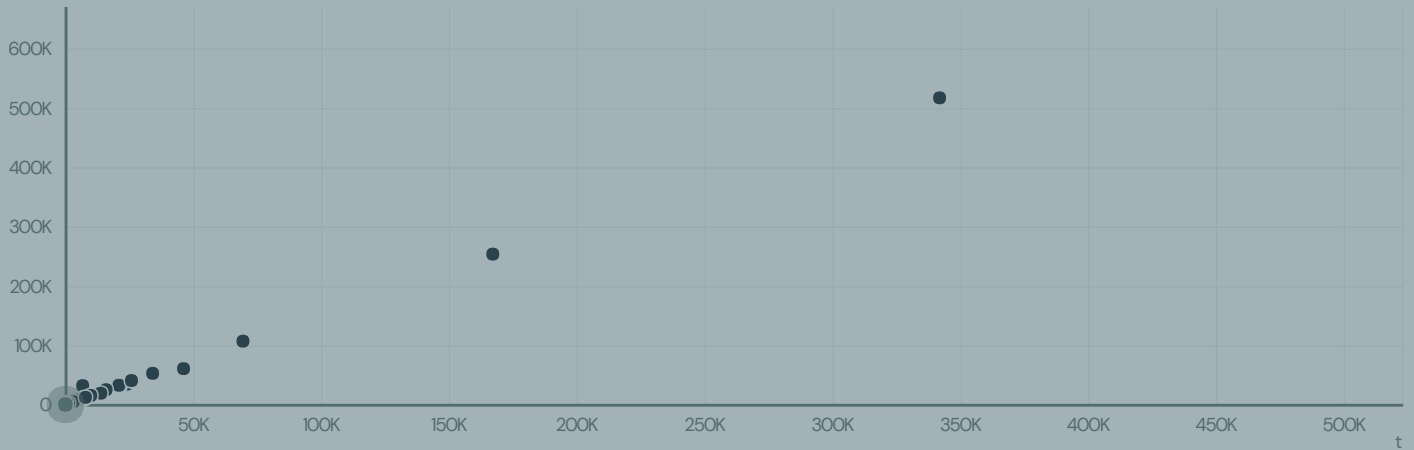

Trase is a partnership between

In close collaboration with many others.

[Click for more information about our partners and funders..](#)

Home	Supply Chains	Finance	Insights
Resources	Data Tools	Explore	Yearbook
About	Profiles	Search	Collections
Contact us	Logistics Maps	Watchlists	Publications
	Downloads	Methodology	
		FAQs	

Sign up for our Newsletter

This website uses cookies to provide you with an improved user experience. By continuing to browse this site, you consent to the use of cookies and similar technologies. Please visit our [privacy policy](#) for further details.

I understand