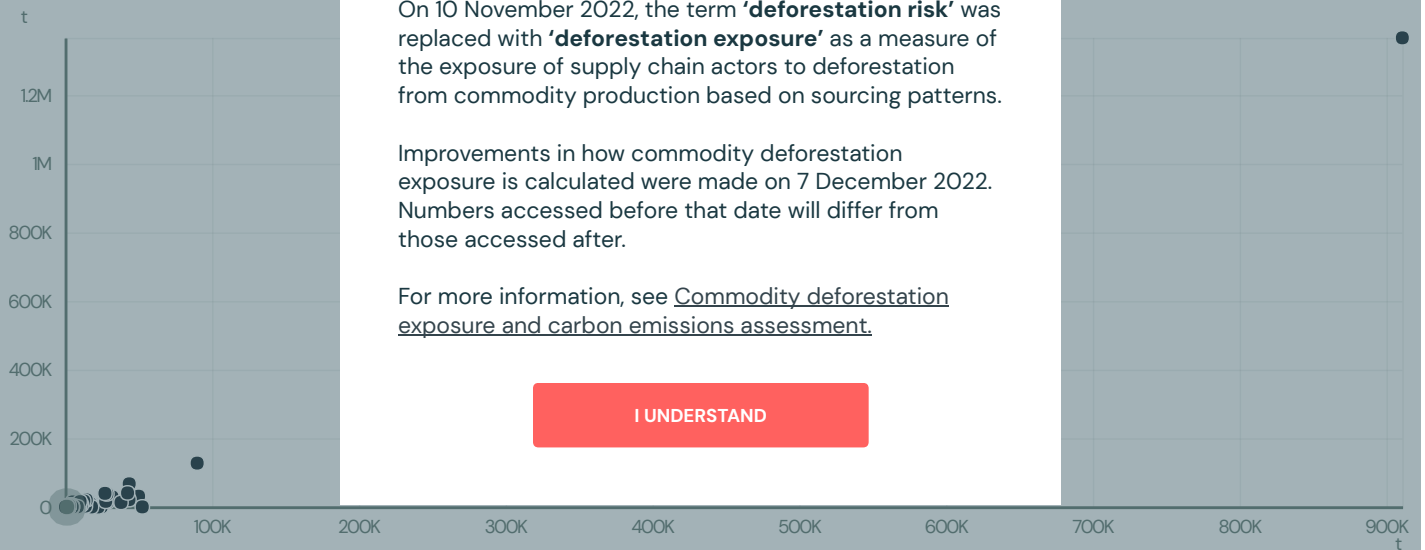

YOKOHAMA REITO CO.,LTD

ACTIVITY: Importer
COMMODITY: Chicken
COUNTRY: Brazil
YEAR: 2015

YOKOHAMA REITO CO.,LTD was the 1585th largest importer of chicken from BRAZIL in 2015, accounting for 24 tons. As an importer, YOKOHAMA REITO CO.,LTD sources from 1 municipalities, or 0% of the chicken production municipalities.

Comparing companies importin