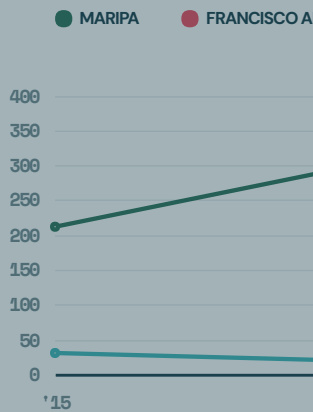

Biome	Soy deforestation exposure for feed	Gross emissions from soy deforestation exposure for feed
MATA ATLANTICA	0ha	0t CO2 eq.

Municipality	Soy deforestation exposure for feed	Gross emissions from soy deforestation exposure for feed
MARIPA	0ha	0t CO2 eq.
FRANCISCO ALVES	0ha	0t CO2 eq.
NOVA SANTA RO...	0ha	0t CO2 eq.
PALOTINA	0ha	0t CO2 eq.