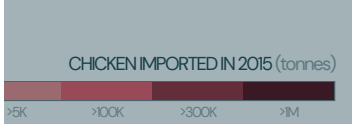

PRODUCTOS RAZZETO & NESTOROVIC SAC

ACTIVITY: Importer
COMMODITY: Chicken
COUNTRY: Brazil
YEAR: 2015

PRODUCTOS RAZZETO & NESTOROVIC SAC was the 1303rd largest importer of chicken from BRAZIL in 2015, accounting for 54 tons. As an importer, PRODUCTOS RAZZETO & NESTOROVIC SAC is exposed to deforestation in 0 municipalities.

Recent updates to "Deforestation Exposure"

On 10 November 2022, the term 'deforestation risk' was replaced with 'deforestation exposure' as a measure of the exposure of supply chain actors to deforestation from commodity production based on sourcing patterns.

Improvements in how commodity deforestation exposure is calculated were made on 7 December 2022. Numbers accessed before that date will differ from those accessed after.

For more information, see [Commodity deforestation exposure and carbon emissions assessment](#).

I UNDERSTAND