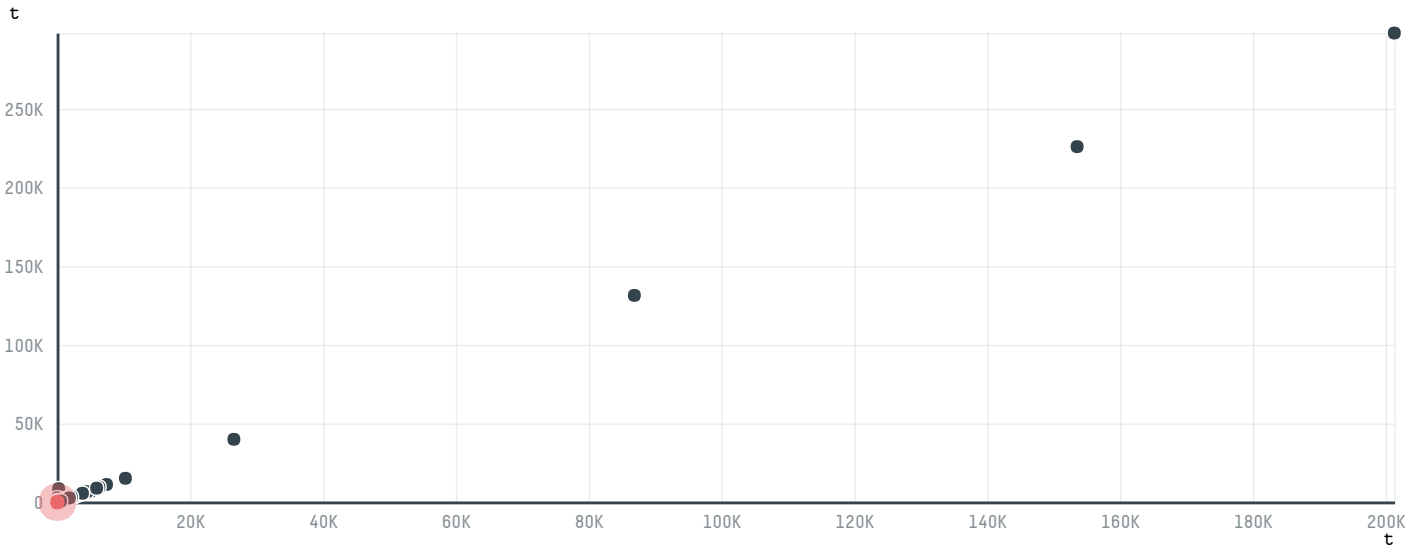

BIOME	SOY DEFORESTATION RISK FOR FEED	CO2 EMISSIONS RISK FROM SOY DEFORESTATION FOR FEED
MATA ATLANTICA	0ha	0t CO2

MUNICIPALITY	SOY DEFORESTATION RISK FOR FEED	CO2 EMISSIONS RISK FROM SOY DEFORESTATION FOR FEED
SAO JOSE DO SUL	0ha	0t CO2

COMPARING COMPANIES IMPORTING CHICKEN FROM BRAZIL IN 2018

Trase is a partnership between

In collaboration with

Donors

This website uses cookies to provide you with an improved user experience. By continuing to browse this site, you consent to the use of cookies and similar technologies. Please visit our [privacy policy](#) for further details.

I AGREE