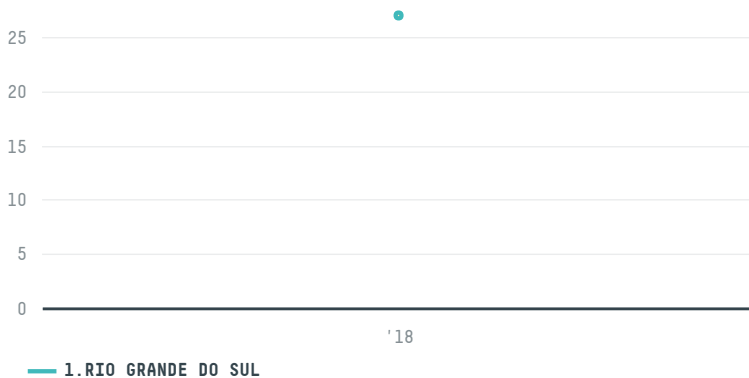

TOP DESTINATION COUNTRIES OF CHICKEN IMPORTED BY FOOD BRIDGE LTD , :