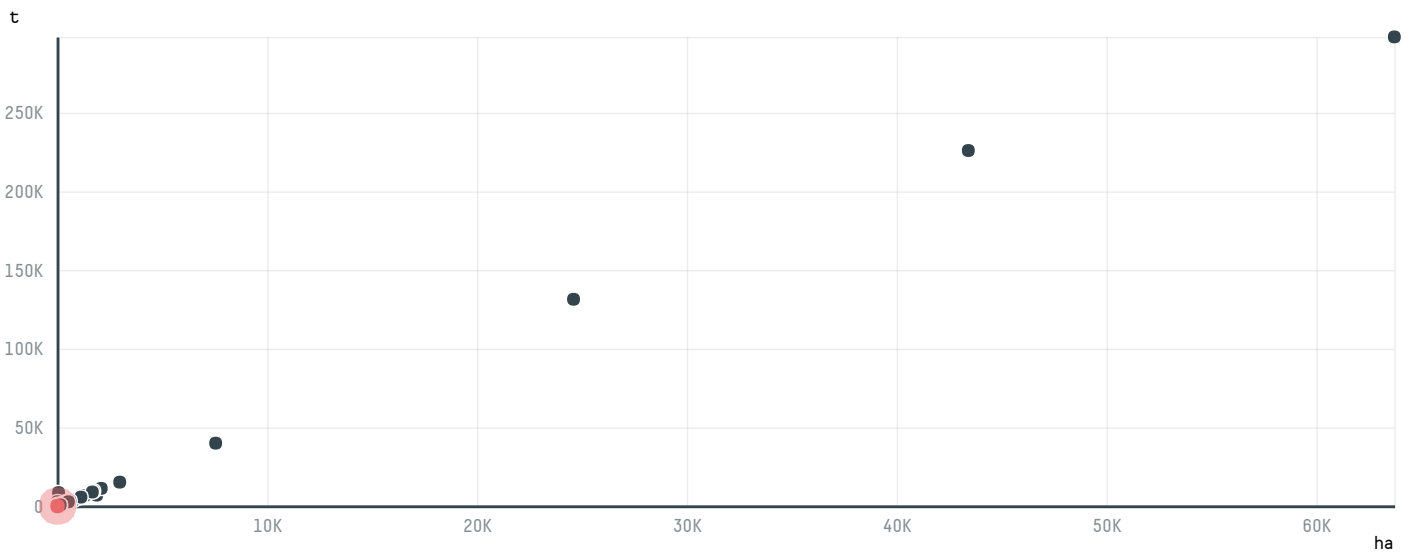

BIOME	SOY DEFORESTATION RISK FOR FEED	CO2 EMISSIONS RISK FROM SOY DEFORESTATION FOR FEED
MATA ATLANTICA	0ha	0t CO2

MUNICIPALITY	SOY DEFORESTATION RISK FOR FEED	CO2 EMISSIONS RISK FROM SOY DEFORESTATION FOR FEED
SAO JOSE DO SUL	0ha	0t CO2

COMPARING COMPANIES IMPORTING CHICKEN FROM BRAZIL IN 2018

Trase is a partnership between

In collaboration with

Donors

This website uses cookies to provide you with an improved user experience. By continuing to browse this site, you consent to the use of cookies and similar technologies. Please visit our [privacy policy](#) for further details.

I AGREE