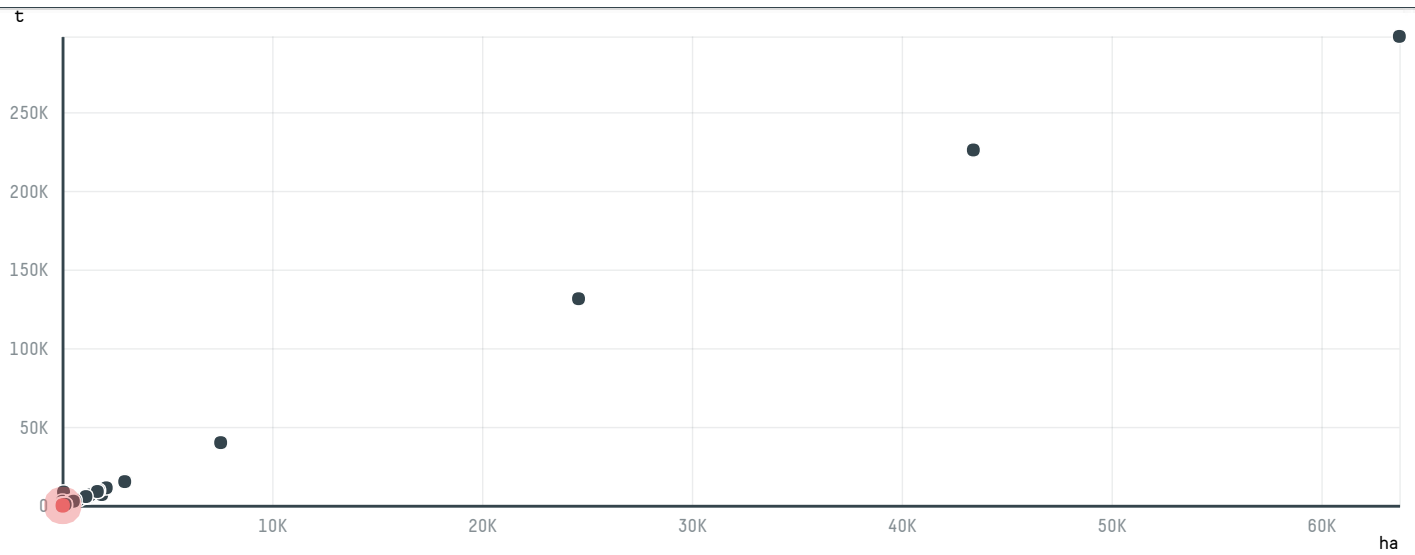

Trase is a partnership between

In collaboration with

and many other organizations and individuals.

Donors

[Terms of Use](#) · [Privacy policy](#) · [Cookie policy](#) · [Contact us](#)