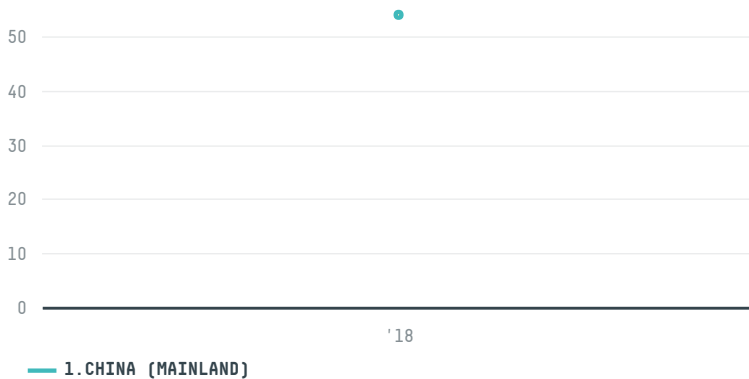

TOP DESTINATION COUNTRIES OF CHICKEN IMPORTED BY SUZHOU INDUSTRIAL PARK GAOLI INTERNATIONAL TRADING CO , :