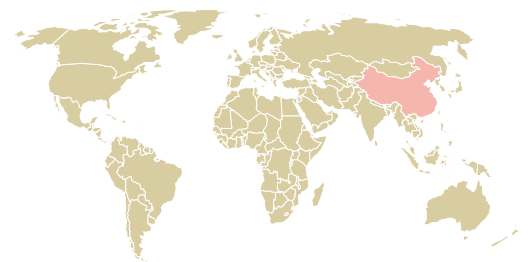

trase

SUZHOU INDUSTRIAL PARK GAOLI INTERNATIONAL TRADING CO ,

ACTIVITY COMMODITY COUNTRY YEAR
Importer **Chicken** **Brazil** **2018**

SUZHOU INDUSTRIAL PARK GAOLI INTERNATIONAL TRADING CO , was the 590th largest importer of chicken from BRAZIL in 2018, accounting for 54 tons. As an importer, SUZHOU INDUSTRIAL PARK GAOLI INTERNATIONAL TRADING CO , sources from 1 municipalities, or 0% of the chicken production municipalities. The main destination of the chicken imported by SUZHOU INDUSTRIAL PARK GAOLI INTERNATIONAL TRADING CO , is CHINA (MAINLAND), accounting for 100% of the total.

TOP DESTINATION COUNTRIES OF CHICKEN IMPORTED BY SUZHOU INDUSTRIAL PARK GAOLI INTERNATIONAL TRADING CO , :

□ N/A <5K >5K >100K >300K >1M

BIOME	SOY DEFORESTATION RISK FOR FEED	CO2 EMISSIONS RISK FROM SOY DEFORESTATION FOR FEED
MATA ATLANTICA	0ha	0t CO2
MUNICIPALITY	SOY DEFORESTATION RISK FOR FEED	CO2 EMISSIONS RISK FROM SOY DEFORESTATION FOR FEED
SAO JOSE DO SUL	0ha	0t CO2