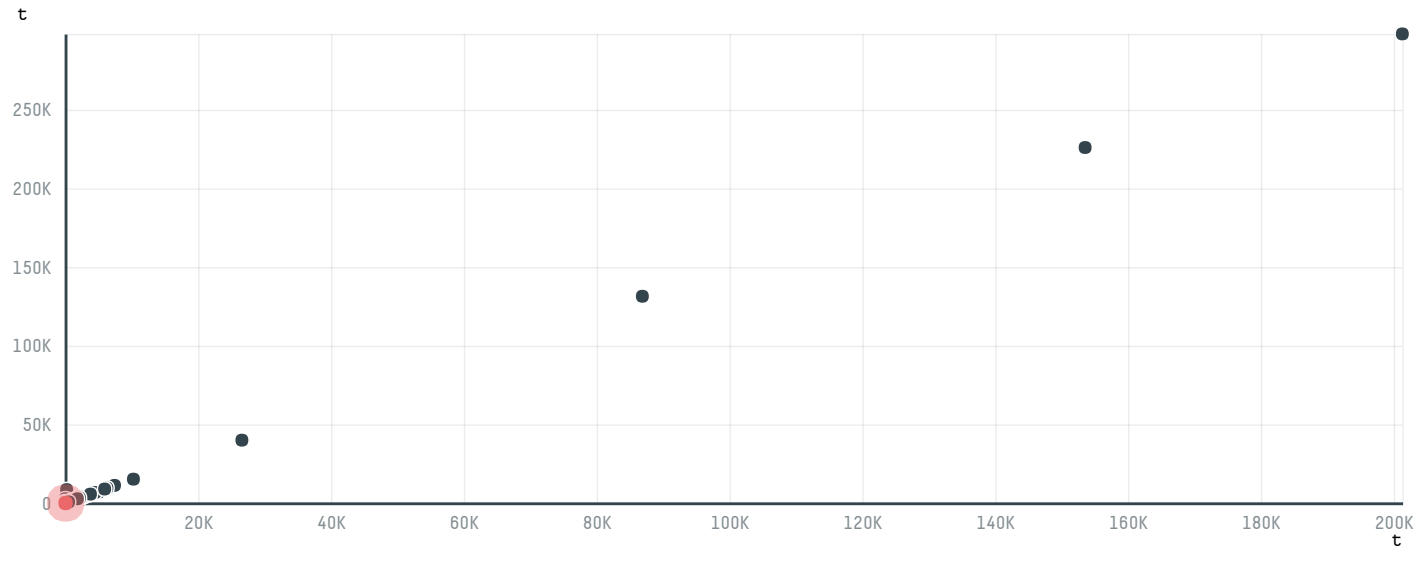

COMPARING COMPANIES IMPORTING CHICKEN FROM BRAZIL IN 2018