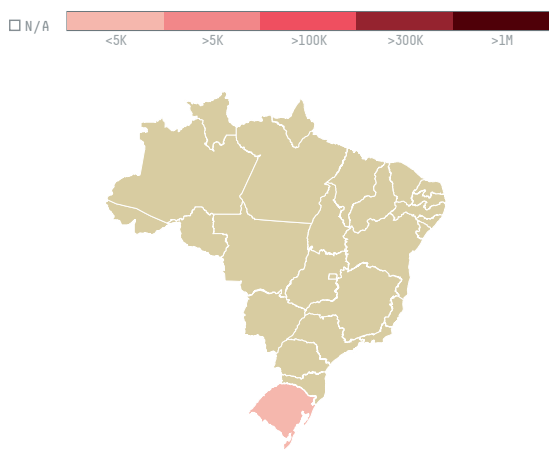

trase

SUZHOU INDUSTRIAL PARK GAOLI INTERNATIONAL TRADING CO ,

ACTIVITY COMMODITY COUNTRY YEAR
Importer **Chicken** **Brazil** **2018**

SUZHOU INDUSTRIAL PARK GAOLI INTERNATIONAL TRADING CO , was the 590th largest importer of chicken from BRAZIL in 2018, accounting for 54 tons. As an importer, SUZHOU INDUSTRIAL PARK GAOLI INTERNATIONAL TRADING CO , sources from 1 municipalities, or 0% of the chicken production municipalities. The main destination of the chicken imported by SUZHOU INDUSTRIAL PARK GAOLI INTERNATIONAL TRADING CO , is CHINA (MAINLAND), accounting for 100% of the total.

TOP DESTINATION COUNTRIES OF CHICKEN IMPORTED BY SUZHOU INDUSTRIAL PARK GAOLI INTERNATIONAL TRADING CO , :

□ N/A <5K >5K >100K >300K >1M

BIOME	SOY DEFORESTATION RISK FOR FEED	CO2 EMISSIONS RISK FROM SOY DEFORESTATION FOR FEED
MATA ATLANTICA	0ha	0t CO2
MUNICIPALITY	SOY DEFORESTATION RISK FOR FEED	CO2 EMISSIONS RISK FROM SOY DEFORESTATION FOR FEED
SAO JOSE DO SUL	0ha	0t CO2