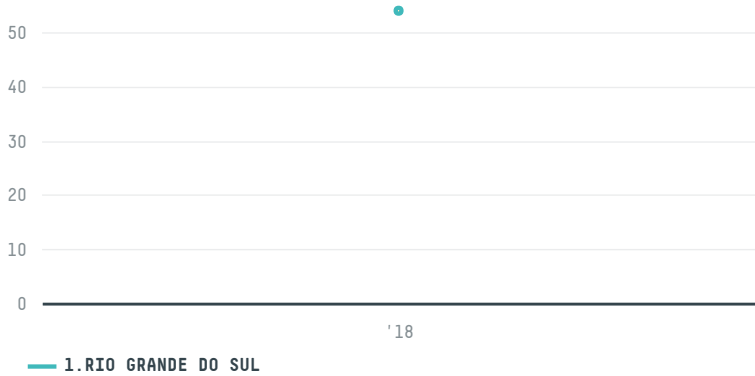

BIOME	SOY DEFORESTATION RISK FOR FEED	CO2 EMISSIONS RISK FROM SOY DEFORESTATION FOR FEED
MATA ATLANTICA	0ha	0t CO2
MUNICIPALITY	SOY DEFORESTATION RISK FOR FEED	CO2 EMISSIONS RISK FROM SOY DEFORESTATION FOR FEED
SAO JOSE DO SUL	0ha	0t CO2

COMPARING COMPANIES IMPORTING CHICKEN FROM BRAZIL IN 2018