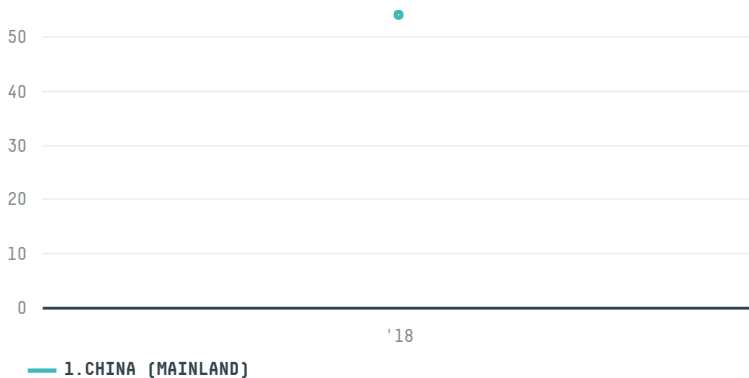

TOP DESTINATION COUNTRIES OF CHICKEN IMPORTED BY SHANGHAI YUM TOWN FOOD CO , LTD: