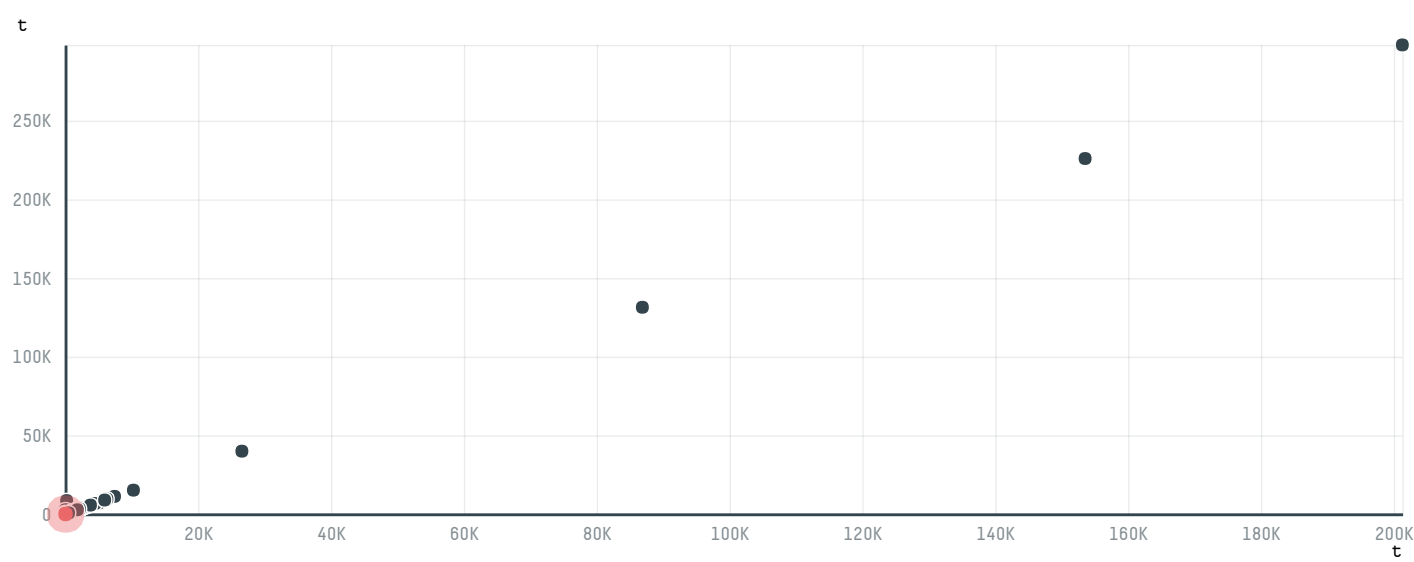

COMPARING COMPANIES IMPORTING CHICKEN FROM BRAZIL IN 2018