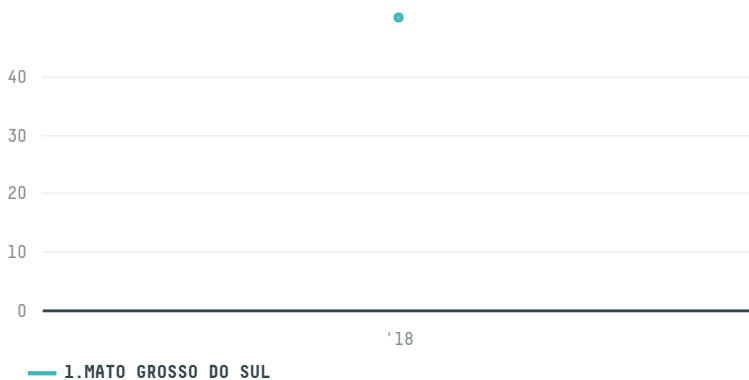

TOP DESTINATION COUNTRIES OF CHICKEN IMPORTED BY TD FILIMONOV LTD: