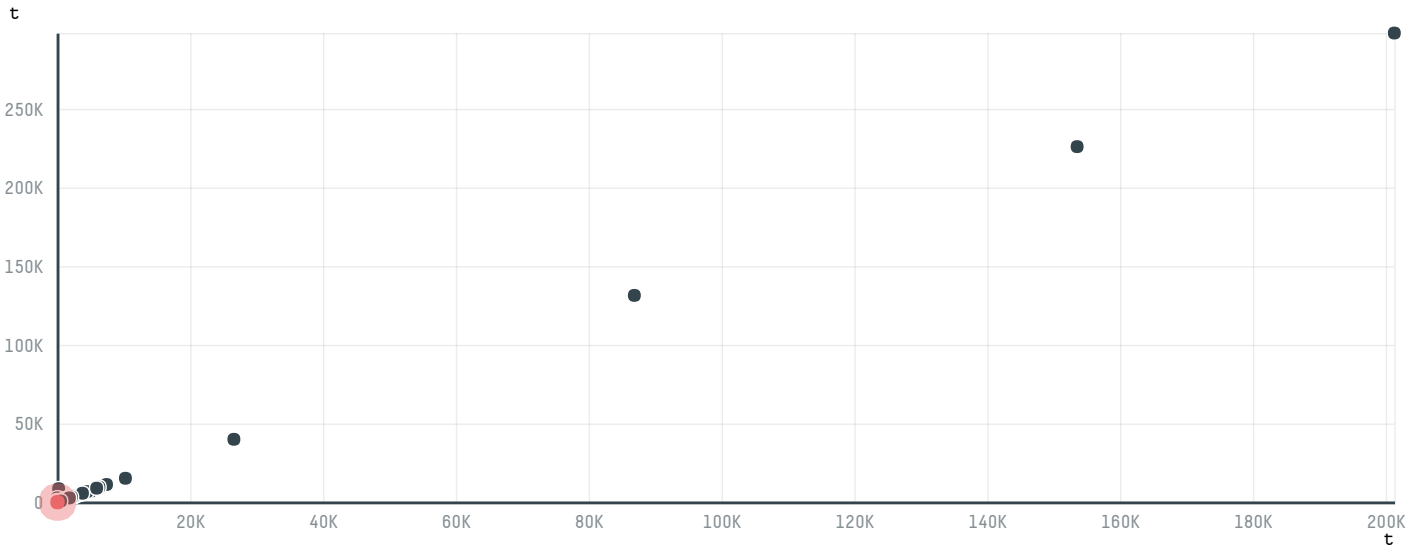

BIOME	SOY DEFORESTATION RISK FOR FEED	CO2 EMISSIONS RISK FROM SOY DEFORESTATION FOR FEED
MATA ATLANTICA	0ha	0.3t CO2

MUNICIPALITY	SOY DEFORESTATION RISK FOR FEED	CO2 EMISSIONS RISK FROM SOY DEFORESTATION FOR FEED
JOAQUIM TAVORA	0ha	0.3t CO2

COMPARING COMPANIES IMPORTING CHICKEN FROM BRAZIL IN 2018

Trase is a partnership between

In collaboration with

Donors

This website uses cookies to provide you with an improved user experience. By continuing to browse this site, you consent to the use of cookies and similar technologies. Please visit our [privacy policy](#) for further details.

I AGREE