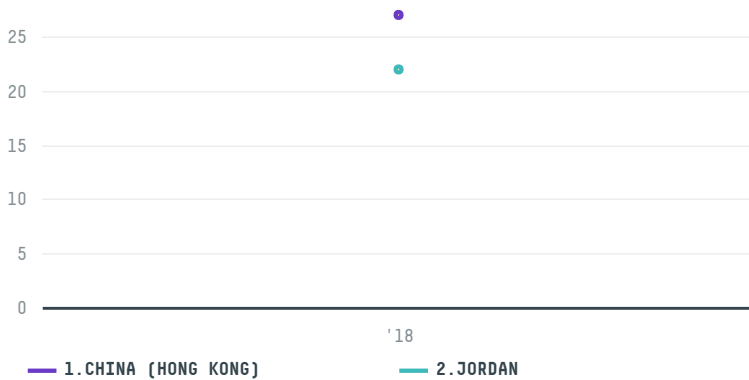

TOP DESTINATION COUNTRIES OF CHICKEN IMPORTED BY AGROMAX FOOD DMCC 1629077: