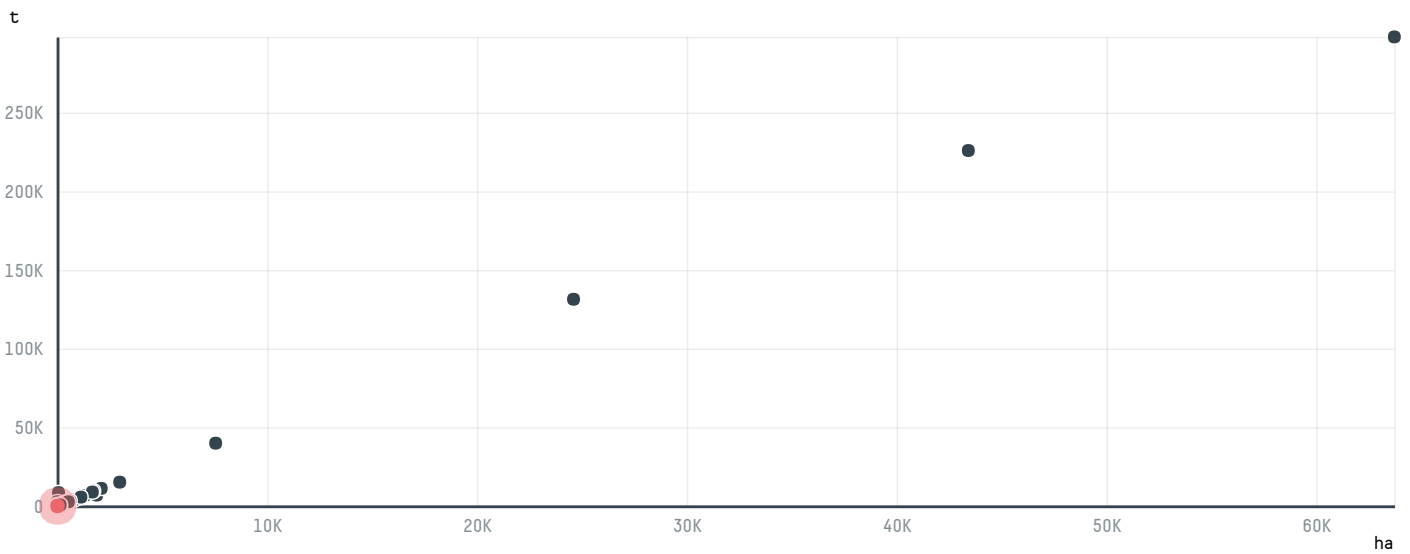

BIOME	SOY DEFORESTATION RISK FOR FEED	CO2 EMISSIONS RISK FROM SOY DEFORESTATION FOR FEED
MATA ATLANTICA	0ha	0.3t CO2

MUNICIPALITY	SOY DEFORESTATION RISK FOR FEED	CO2 EMISSIONS RISK FROM SOY DEFORESTATION FOR FEED
JOAQUIM TAVORA	0ha	0.3t CO2

COMPARING COMPANIES IMPORTING CHICKEN FROM BRAZIL IN 2018

Trase is a partnership between

In collaboration with

Donors

This website uses cookies to provide you with an improved user experience. By continuing to browse this site, you consent to the use of cookies and similar technologies. Please visit our [privacy policy](#) for further details.

I AGREE