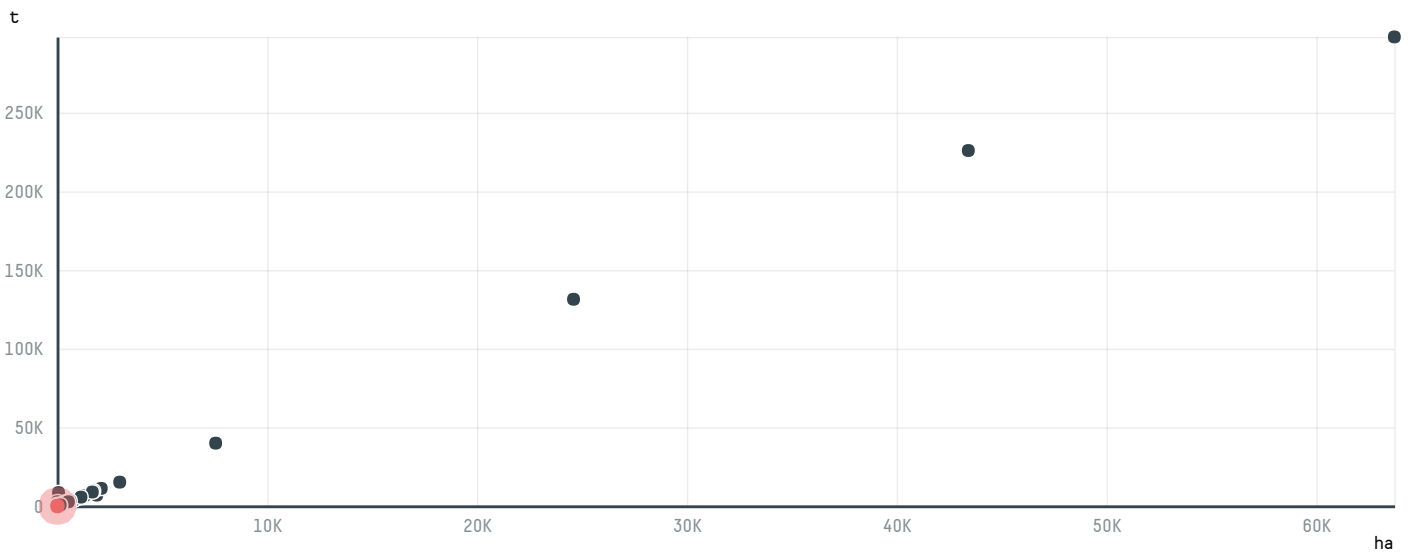

BIOME	SOY DEFORESTATION RISK FOR FEED	CO2 EMISSIONS RISK FROM SOY DEFORESTATION FOR FEED
MATA ATLANTICA	0ha	0t CO2

MUNICIPALITY	SOY DEFORESTATION RISK FOR FEED	CO2 EMISSIONS RISK FROM SOY DEFORESTATION FOR FEED
IPUMIRIM	0ha	0t CO2

COMPARING COMPANIES IMPORTING CHICKEN FROM BRAZIL IN 2018

Trase is a partnership between

In collaboration with

Donors