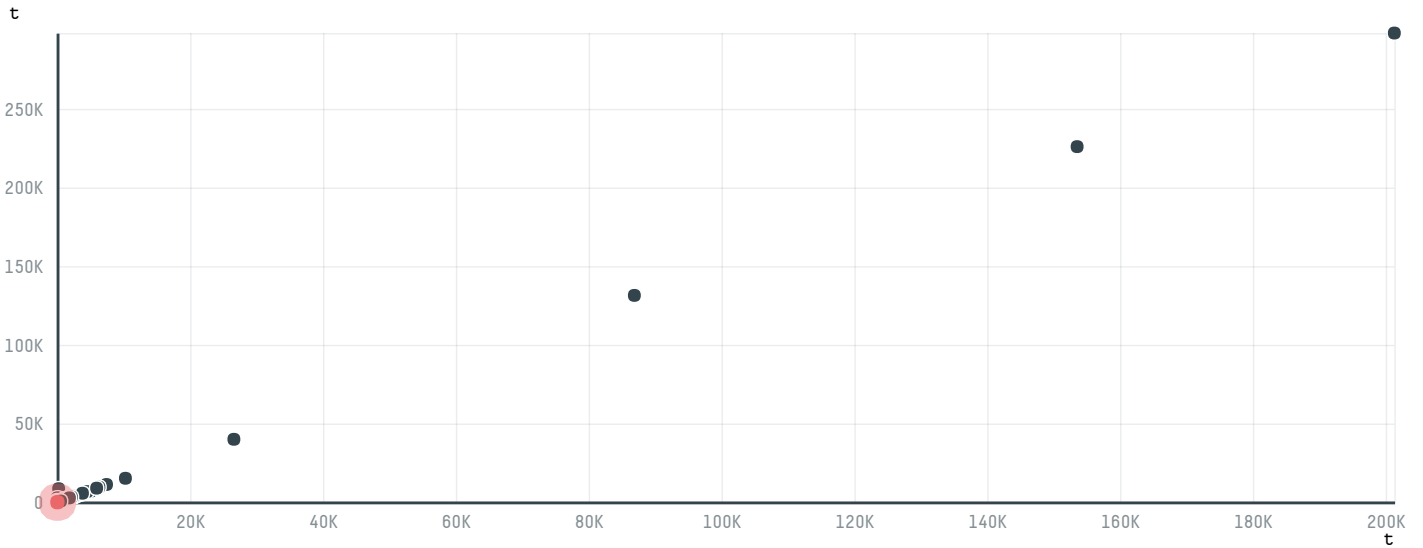

BIOME	SOY DEFORESTATION RISK FOR FEED	CO2 EMISSIONS RISK FROM SOY DEFORESTATION FOR FEED
MATA ATLANTICA	0ha	0t CO2

MUNICIPALITY	SOY DEFORESTATION RISK FOR FEED	CO2 EMISSIONS RISK FROM SOY DEFORESTATION FOR FEED
IPUMIRIM	0ha	0t CO2

COMPARING COMPANIES IMPORTING CHICKEN FROM BRAZIL IN 2018

Trase is a partnership between

In collaboration with

Donors