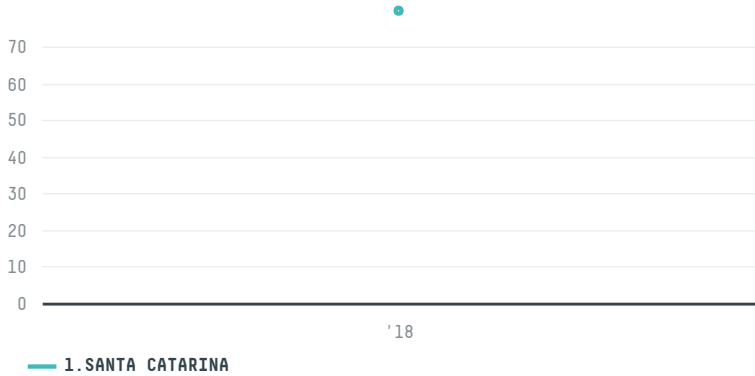

BIOME	SOY DEFORESTATION RISK FOR FEED	CO2 EMISSIONS RISK FROM SOY DEFORESTATION FOR FEED
MATA ATLANTICA	0ha	0t CO2
MUNICIPALITY	SOY DEFORESTATION RISK FOR FEED	CO2 EMISSIONS RISK FROM SOY DEFORESTATION FOR FEED
IPUMIRIM	0ha	0t CO2
CORUPA	0ha	0t CO2

COMPARING COMPANIES IMPORTING CHICKEN FROM BRAZIL IN 2018