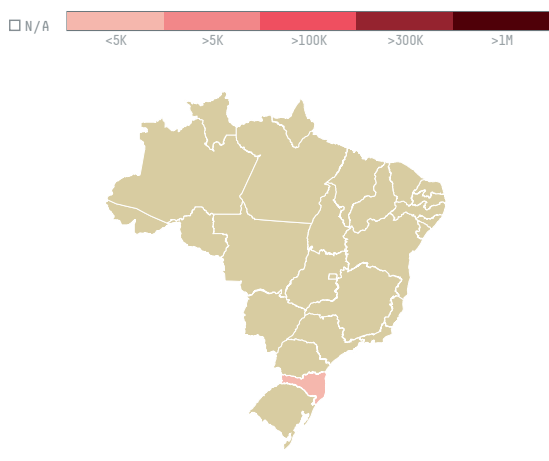

trase

TRACTUS COMERCIO INTERNATIONAL, LDA

ACTIVITY: **Importer**
COMMODITY: **Chicken**
COUNTRY: **Brazil**
YEAR: **2018**

TRACTUS COMERCIO INTERNATIONAL, LDA was the 523rd largest importer of chicken from BRAZIL in 2018, accounting for 80 tons. As an importer, TRACTUS COMERCIO INTERNATIONAL, LDA sources from 2 municipalities, or 0% of the chicken production municipalities. The main destination of the chicken imported by TRACTUS COMERCIO INTERNATIONAL, LDA is ANGOLA, accounting for 100% of the total.

TOP DESTINATION COUNTRIES OF CHICKEN IMPORTED BY TRACTUS COMERCIO INTERNATIONAL, LDA:

BIOME	SOY DEFORESTATION RISK FOR FEED	CO2 EMISSIONS RISK FROM SOY DEFORESTATION FOR FEED
MATA ATLANTICA	0ha	0t CO2
MUNICIPALITY	SOY DEFORESTATION RISK FOR FEED	CO2 EMISSIONS RISK FROM SOY DEFORESTATION FOR FEED
IPUMIRIM	0ha	0t CO2
CORUPA	0ha	0t CO2