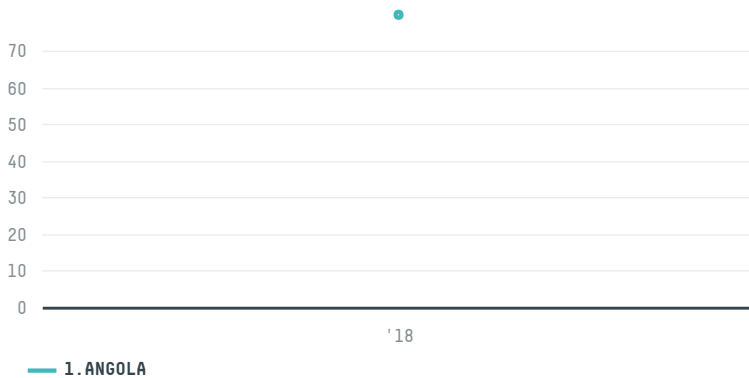

TOP DESTINATION COUNTRIES OF CHICKEN IMPORTED BY TRACTUS COMERCIO INTERNATIONAL, LDA: