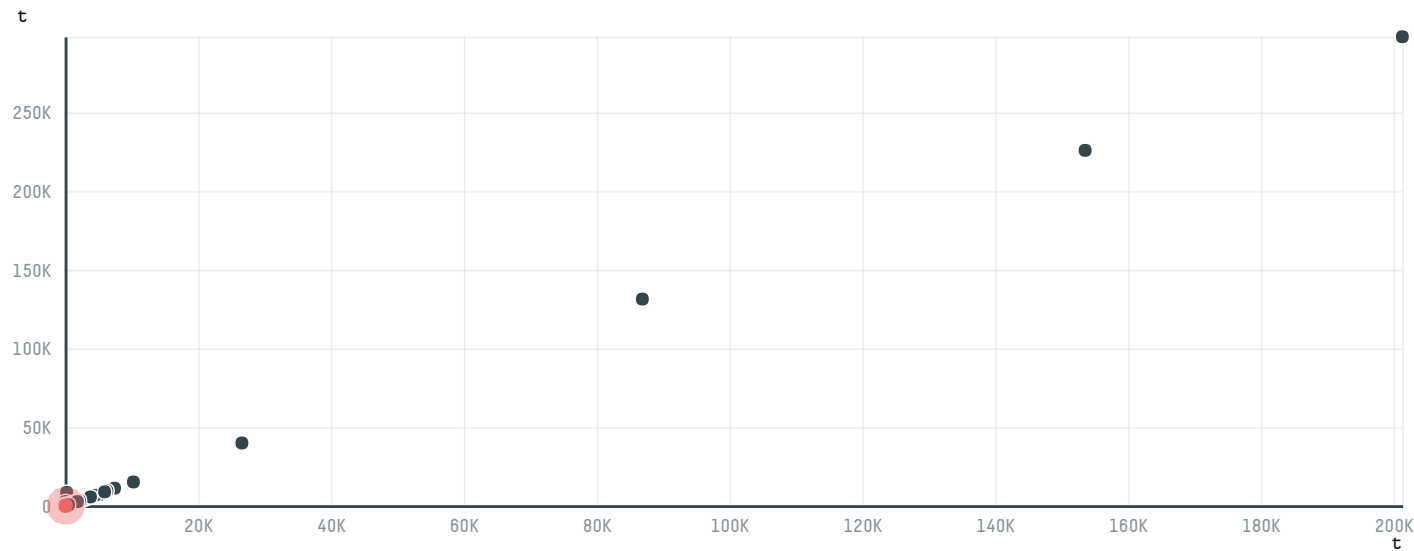

COMPARING COMPANIES IMPORTING CHICKEN FROM BRAZIL IN 2018