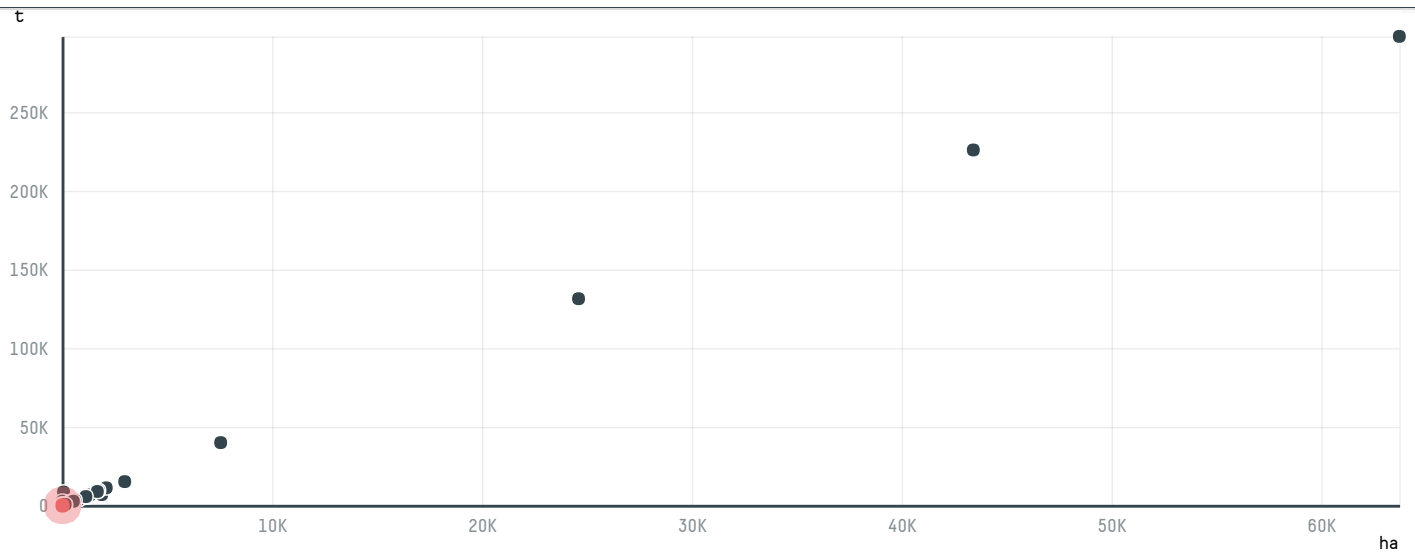

Trase is a partnership between

In collaboration with

and many other organizations and individuals.

Donors

[Terms of Use](#) · [Privacy policy](#) · [Cookie policy](#) · [Contact us](#)