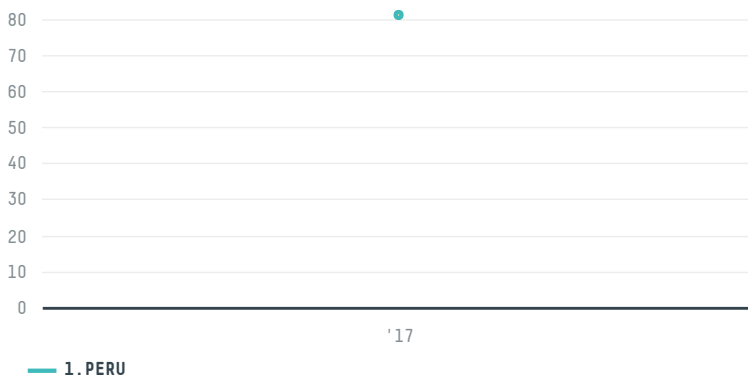

TOP DESTINATION COUNTRIES OF CHICKEN IMPORTED BY EMBUTIDOS EL GORDITO EIRL: