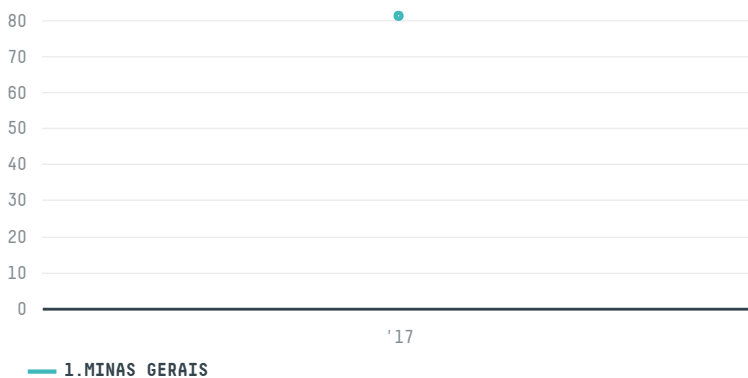

trase

EMBUTIDOS EL GORDITO EIRL

ACTIVITY: **Importer**
COMMODITY: **Chicken**
COUNTRY: **Brazil**
YEAR: **2017**

EMBUTIDOS EL GORDITO EIRL was the 1008th largest importer of chicken from BRAZIL in 2017, accounting for 81 tons. As an importer, EMBUTIDOS EL GORDITO EIRL sources from 1 municipalities, or 0% of the chicken production municipalities. The main destination of the chicken imported by EMBUTIDOS EL GORDITO EIRL is PERU, accounting for 100% of the total.

TOP DESTINATION COUNTRIES OF CHICKEN IMPORTED BY EMBUTIDOS EL GORDITO EIRL:

BIOME	SOY DEFORESTATION RISK FOR FEED	CO2 EMISSIONS RISK FROM SOY DEFORESTATION FOR FEED
CERRADO	0ha	0.9t CO2

MUNICIPALITY	SOY DEFORESTATION RISK FOR FEED	CO2 EMISSIONS RISK FROM SOY DEFORESTATION FOR FEED
SETE LAGOAS	0ha	0.9t CO2