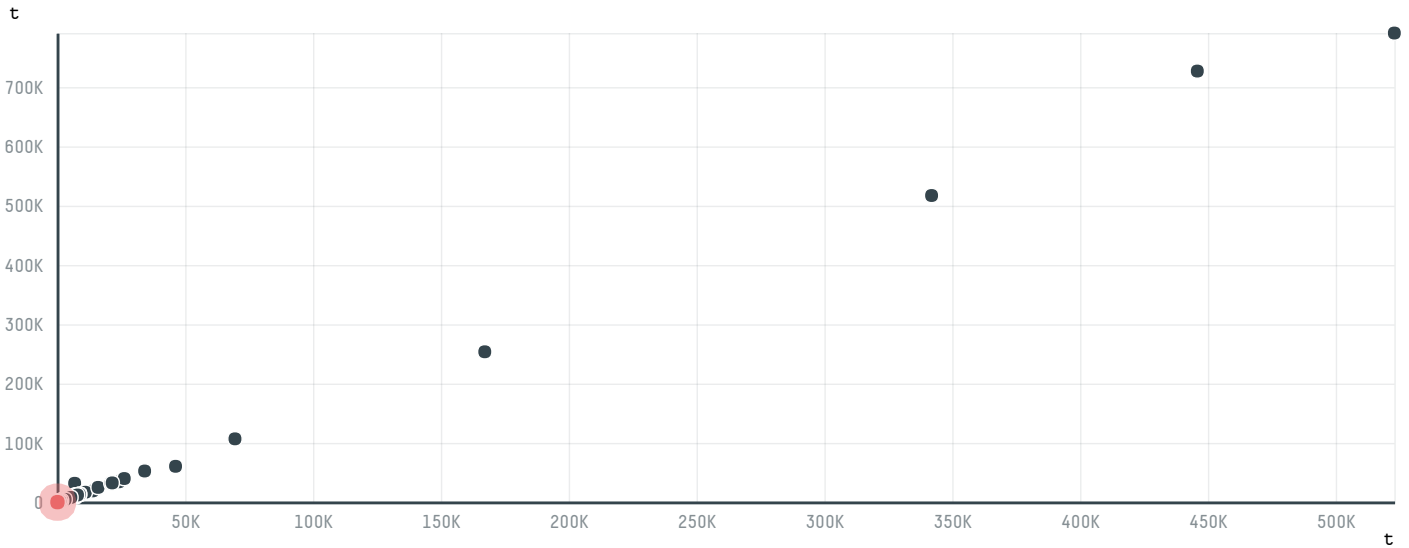

BIOME	SOY DEFORESTATION RISK FOR FEED	CO2 EMISSIONS RISK FROM SOY DEFORESTATION FOR FEED
CERRADO	0ha	0.9t CO2

MUNICIPALITY	SOY DEFORESTATION RISK FOR FEED	CO2 EMISSIONS RISK FROM SOY DEFORESTATION FOR FEED
SETE LAGOAS	0ha	0.9t CO2

COMPARING COMPANIES IMPORTING CHICKEN FROM BRAZIL IN 2017

Trase is a partnership between

In collaboration with

Donors

This website uses cookies to provide you with an improved user experience. By continuing to browse this site, you consent to the use of cookies and similar technologies. Please visit our [privacy policy](#) for further details.

I AGREE