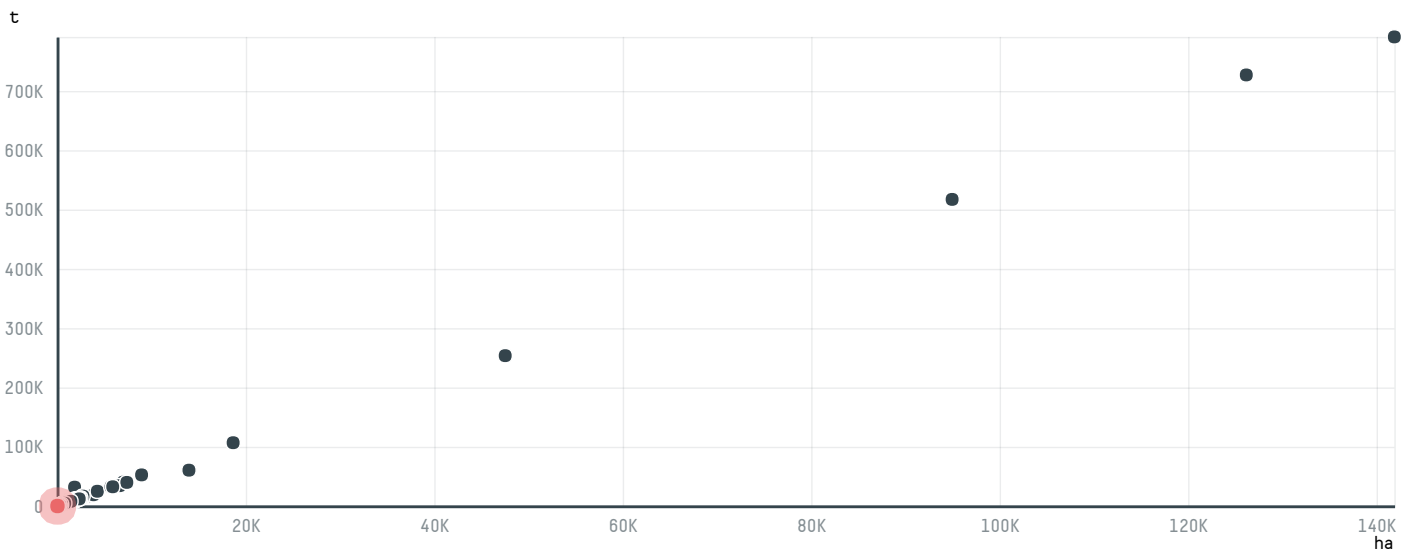

BIOME	SOY DEFORESTATION RISK FOR FEED	CO2 EMISSIONS RISK FROM SOY DEFORESTATION FOR FEED
CERRADO	0ha	0.9t CO2

MUNICIPALITY	SOY DEFORESTATION RISK FOR FEED	CO2 EMISSIONS RISK FROM SOY DEFORESTATION FOR FEED
SETE LAGOAS	0ha	0.9t CO2

COMPARING COMPANIES IMPORTING CHICKEN FROM BRAZIL IN 2017

Trase is a partnership between

In collaboration with

Donors

This website uses cookies to provide you with an improved user experience. By continuing to browse this site, you consent to the use of cookies and similar technologies. Please visit our [privacy policy](#) for further details.

I AGREE