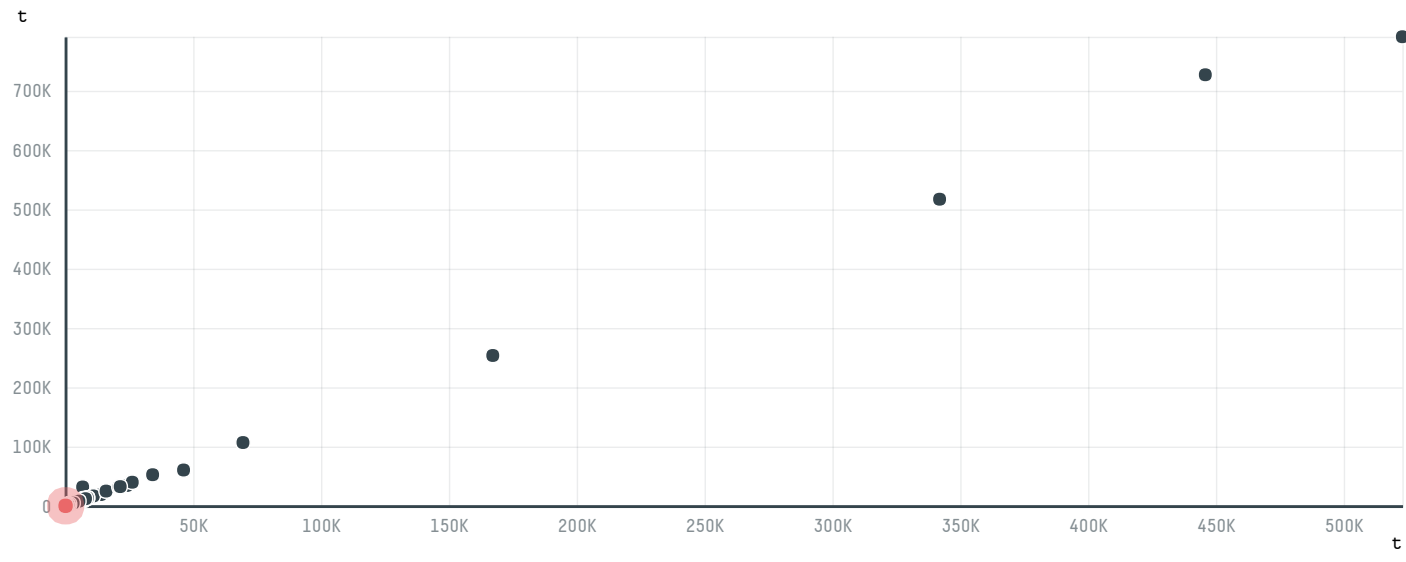

COMPARING COMPANIES IMPORTING CHICKEN FROM BRAZIL IN 2017