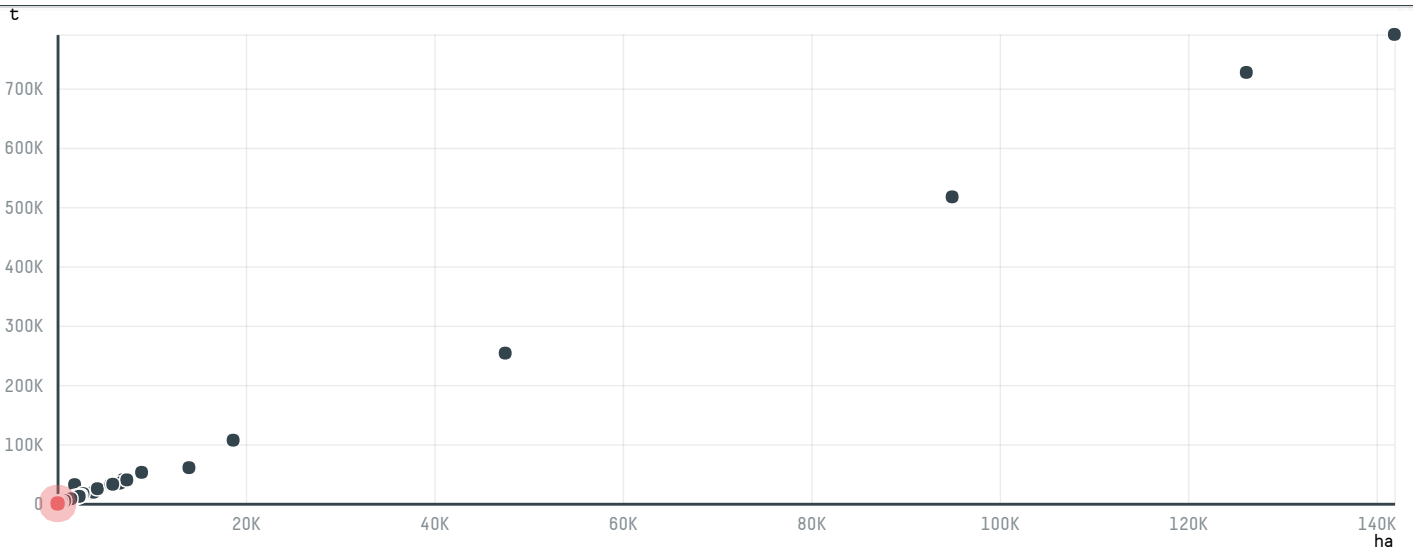

Trase is a partnership between

In collaboration with

and many other organizations and individuals.

Donors

[Terms of Use](#) · [Privacy policy](#) · [Cookie policy](#) · [Contact us](#)