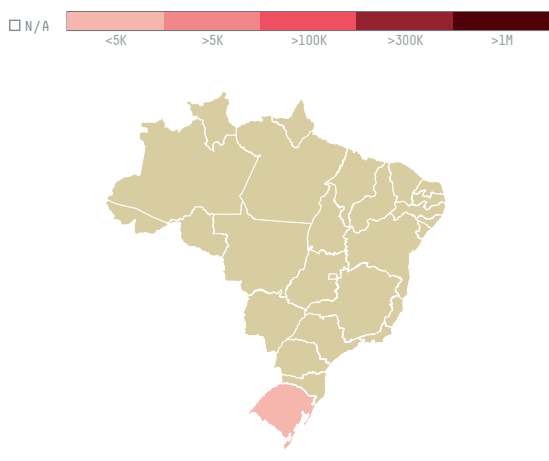

trase

KOO KOO ROO CHICKENS CCT/A MARIOS MEAT WHOLESALERS

ACTIVITY: **Importer** COMMODITY: **Chicken** COUNTRY: **Brazil** YEAR: **2017**

KOO KOO ROO CHICKENS CCT/A MARIOS MEAT WHOLESALERS was the 823rd largest importer of chicken from BRAZIL in 2017, accounting for 135 tons. As an importer, KOO KOO ROO CHICKENS CCT/A MARIOS MEAT WHOLESALERS sources from 2 municipalities, or 0% of the chicken production municipalities. The main destination of the chicken imported by KOO KOO ROO CHICKENS CCT/A MARIOS MEAT WHOLESALERS is SOUTH AFRICA, accounting for 100% of the total.

TOP DESTINATION COUNTRIES OF CHICKEN IMPORTED BY KOO KOO ROO CHICKENS CCT/A MARIOS MEAT WHOLESALERS:

BIOME	SOY DEFORESTATION RISK FOR FEED	CO2 EMISSIONS RISK FROM SOY DEFORESTATION FOR FEED
MATA ATLANTICA	0ha	0t CO2
MUNICIPALITY	SOY DEFORESTATION RISK FOR FEED	CO2 EMISSIONS RISK FROM SOY DEFORESTATION FOR FEED
HARMONIA	0ha	0t CO2
SAO SEBASTIAO DO CAI	0ha	0t CO2