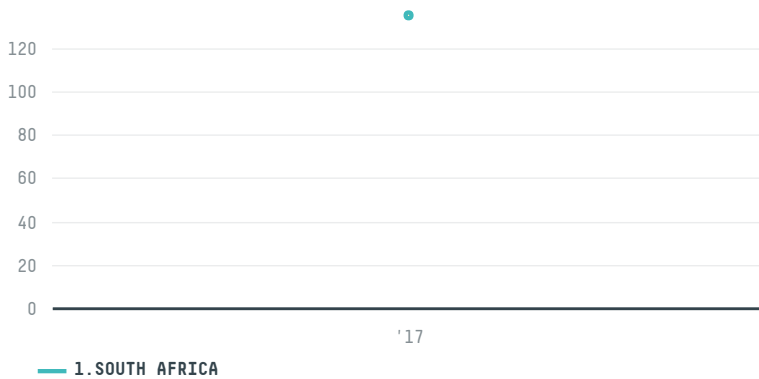

TOP DESTINATION COUNTRIES OF CHICKEN IMPORTED BY KOO KOO ROO CHICKENS CCT/A MARIOS MEAT WHOLESALERS: