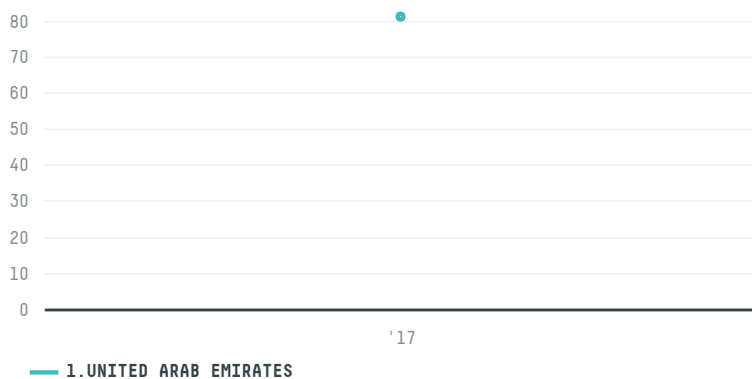

TOP DESTINATION COUNTRIES OF CHICKEN IMPORTED BY EMKE STORES P.B.: