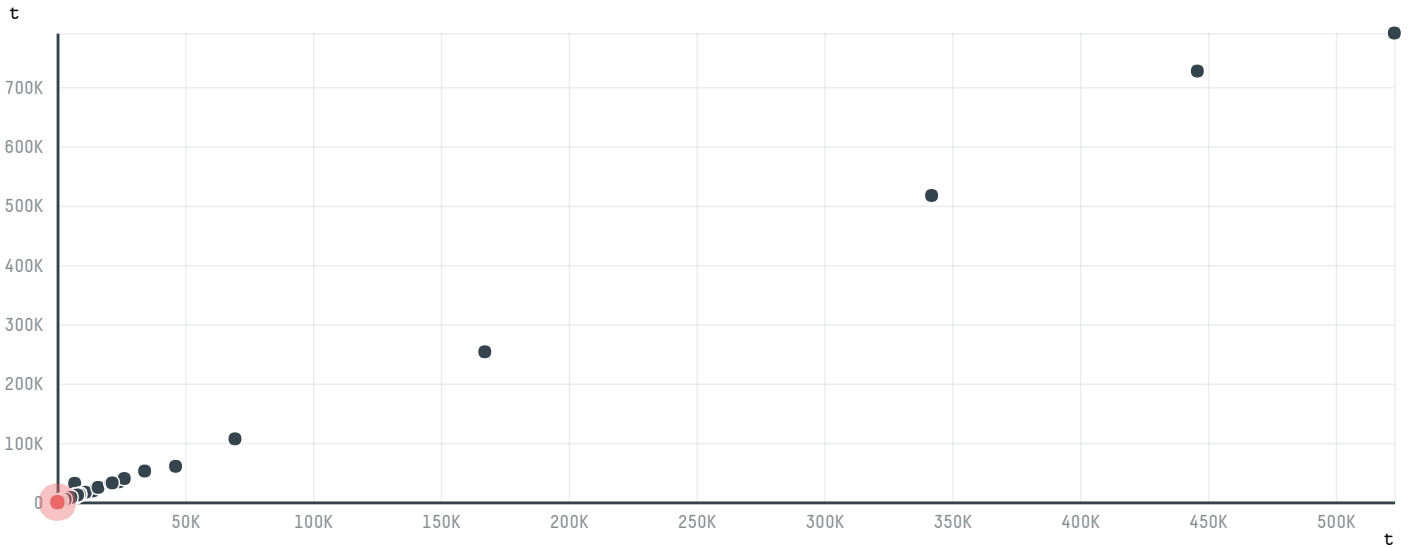

BIOME	SOY DEFORESTATION RISK FOR FEED	CO2 EMISSIONS RISK FROM SOY DEFORESTATION FOR FEED
MATA ATLANTICA	0ha	1.1t CO2

MUNICIPALITY	SOY DEFORESTATION RISK FOR FEED	CO2 EMISSIONS RISK FROM SOY DEFORESTATION FOR FEED
JAGUAPITA	0ha	1.1t CO2

COMPARING COMPANIES IMPORTING CHICKEN FROM BRAZIL IN 2017

Trase is a partnership between

In collaboration with

Donors

This website uses cookies to provide you with an improved user experience. By continuing to browse this site, you consent to the use of cookies and similar technologies. Please visit our [privacy policy](#) for further details.

I AGREE