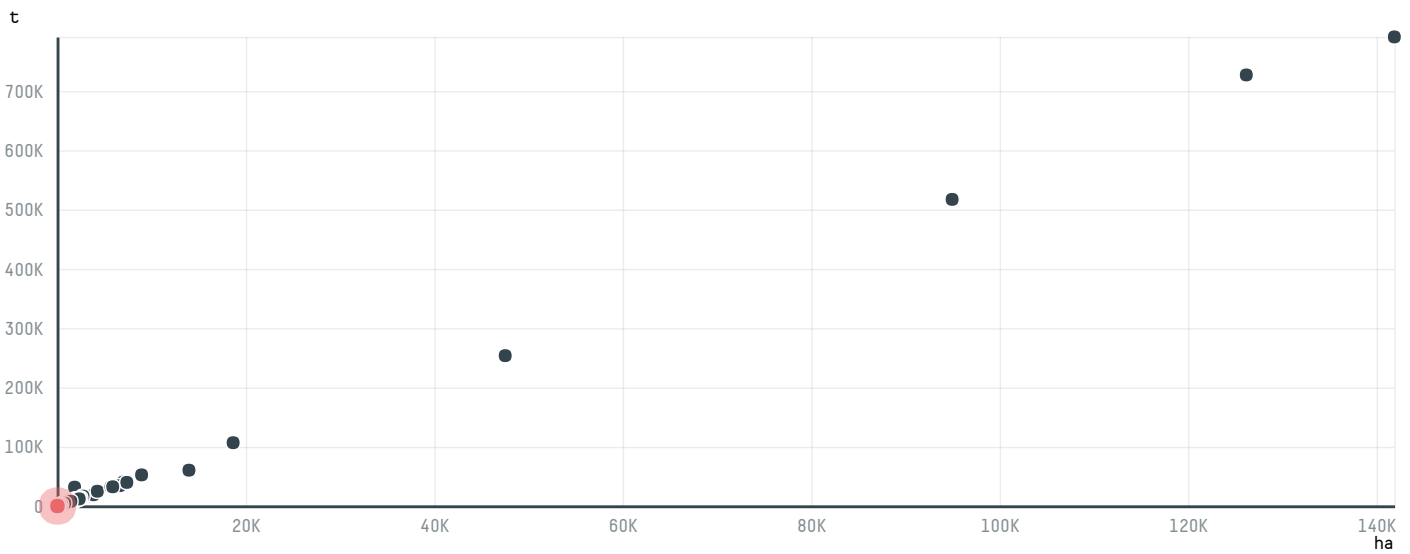

BIOME	SOY DEFORESTATION RISK FOR FEED	CO2 EMISSIONS RISK FROM SOY DEFORESTATION FOR FEED
MATA ATLANTICA	0ha	1.1t CO2

MUNICIPALITY	SOY DEFORESTATION RISK FOR FEED	CO2 EMISSIONS RISK FROM SOY DEFORESTATION FOR FEED
JAGUAPITA	0ha	1.1t CO2

COMPARING COMPANIES IMPORTING CHICKEN FROM BRAZIL IN 2017

Trase is a partnership between

In collaboration with

Donors

This website uses cookies to provide you with an improved user experience. By continuing to browse this site, you consent to the use of cookies and similar technologies. Please visit our [privacy policy](#) for further details.

I AGREE