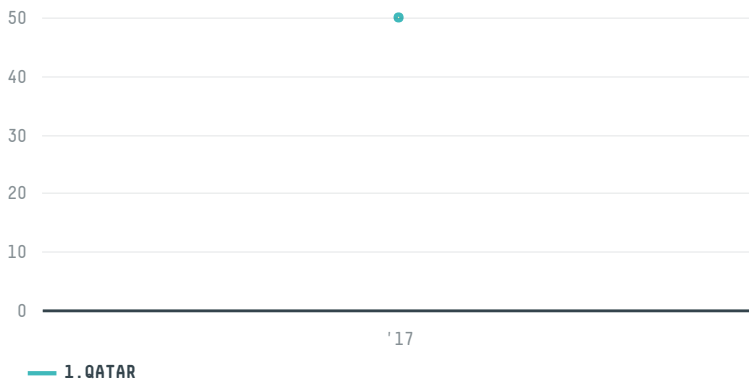

TOP DESTINATION COUNTRIES OF CHICKEN IMPORTED BY VARIETY TRADING W.L.L.:

COMPARING COMPANIES IMPORTING CHICKEN FROM BRAZIL IN 2017