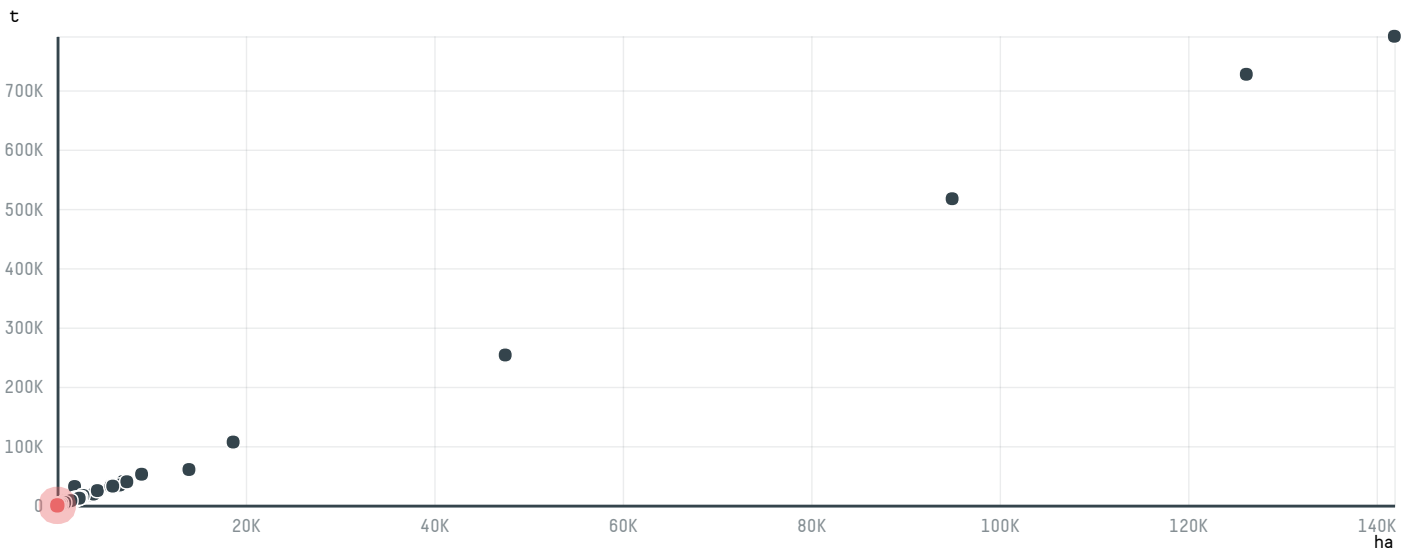

trase

VARIETY TRADING W.L.L.

ACTIVITY	COMMODITY	COUNTRY	YEAR
Importer	Chicken	Brazil	2017

VARIETY TRADING W.L.L. was the 1164th largest importer of chicken from BRAZIL in 2017, accounting for 50 tons. As an importer, VARIETY TRADING W.L.L. sources from 1 municipalities, or 0% of the chicken production municipalities. The main destination of the chicken imported by VARIETY TRADING W.L.L. is QATAR, accounting for 100% of the total.

TOP DESTINATION COUNTRIES OF CHICKEN IMPORTED BY VARIETY TRADING W.L.L.:

COMPARING COMPANIES IMPORTING CHICKEN FROM BRAZIL IN 2017

Trase is a partnership between

In collaboration with

and many other organizations and individuals.