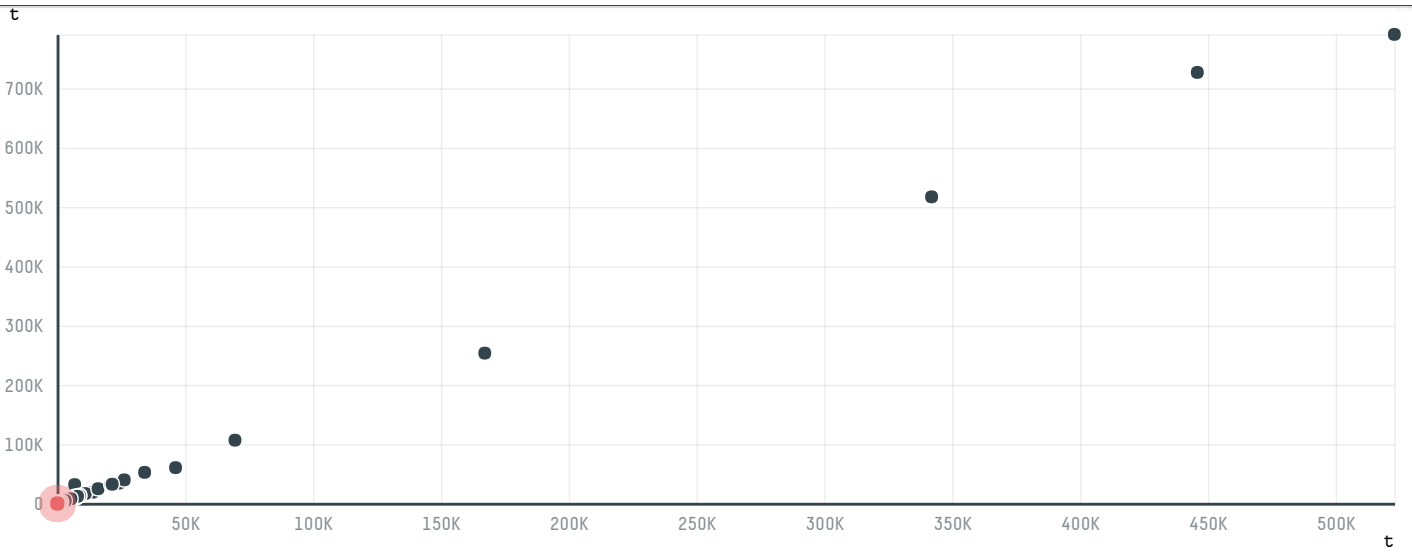

trase

VARIETY TRADING W.L.L.

ACTIVITY	COMMODITY	COUNTRY	YEAR
Importer	Chicken	Brazil	2017

VARIETY TRADING W.L.L. was the 1164th largest importer of chicken from BRAZIL in 2017, accounting for 50 tons. As an importer, VARIETY TRADING W.L.L. sources from 1 municipalities, or 0% of the chicken production municipalities. The main destination of the chicken imported by VARIETY TRADING W.L.L. is QATAR, accounting for 100% of the total.

TOP DESTINATION COUNTRIES OF CHICKEN IMPORTED BY VARIETY TRADING W.L.L.:

COMPARING COMPANIES IMPORTING CHICKEN FROM BRAZIL IN 2017

Trase is a partnership between

In collaboration with

and many other organizations and individuals.