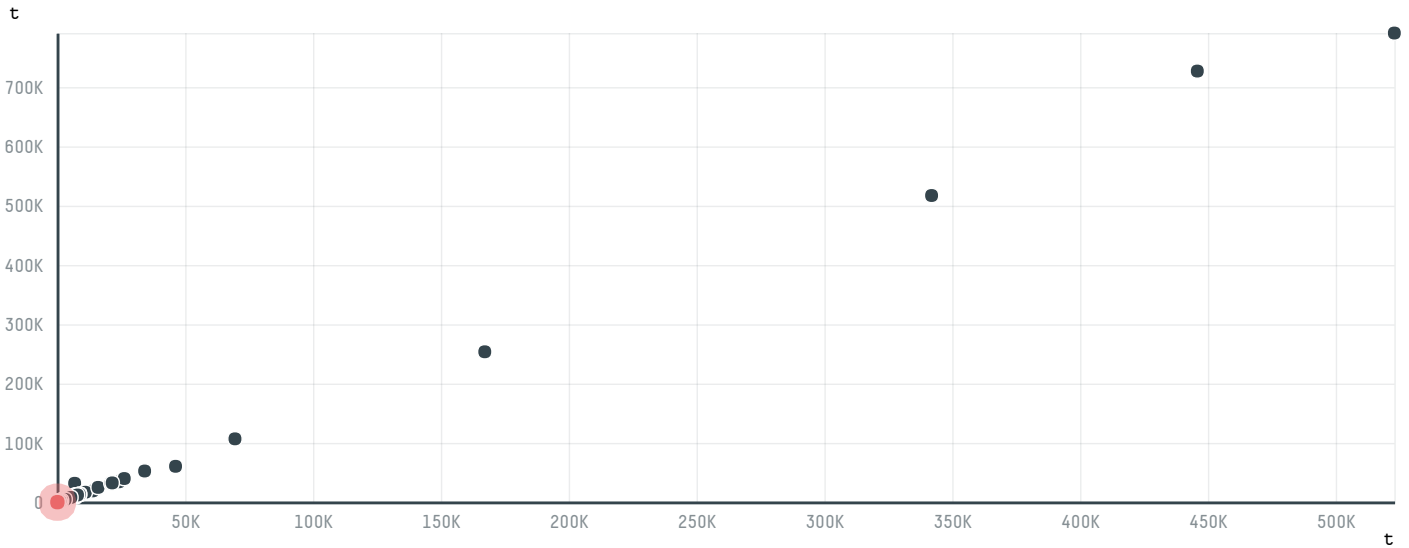

WORLD LINKS COMPANY INC

ACTIVITY: **Importer** COMMODITY: **Chicken** COUNTRY: **Brazil** YEAR: **2017**

WORLD LINKS COMPANY INC was the 1181st largest importer of chicken from BRAZIL in 2017, accounting for 47 tons. As an importer, WORLD LINKS COMPANY INC sources from 1 municipalities, or 0% of the chicken production municipalities. The main destination of the chicken imported by WORLD LINKS COMPANY INC is JAPAN, accounting for 100% of the total.

TOP DESTINATION COUNTRIES OF CHICKEN IMPORTED BY WORLD LINKS COMPANY INC:

MATA ATLANTICA

0 ha

0 t CO2

MUNICIPALITY

SOY DEFORESTATION RISK FOR FEED

CO2 EMISSIONS RISK FROM SOY DEFORESTATION FOR FEED

SULINA

0 ha

0 t CO2

COMPARING COMPANIES IMPORTING CHICKEN FROM BRAZIL IN 2017

Trase is a partnership between

Stockholm Environment
Institute

Global Canopy
Programme

This website uses cookies to provide you with an improved user experience. By continuing to browse this site, you consent to the use of cookies and similar technologies. Please visit our [privacy policy](#) for further details.