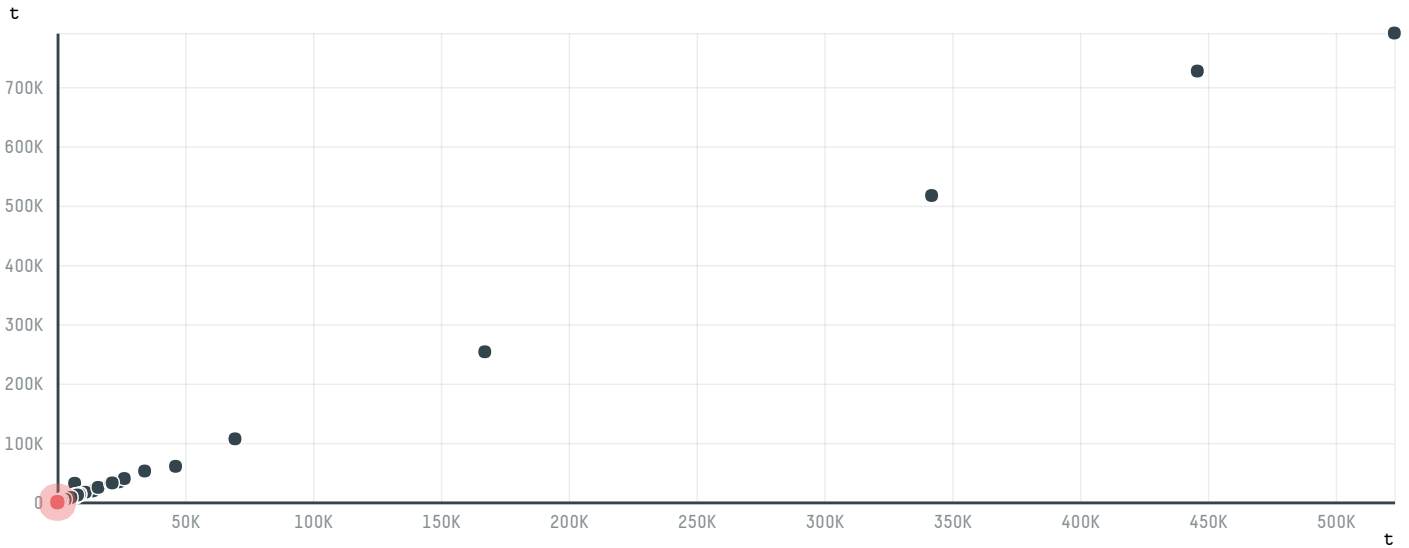

BIOME	SOY DEFORESTATION RISK FOR FEED	CO2 EMISSIONS RISK FROM SOY DEFORESTATION FOR FEED
MATA ATLANTICA	0ha	0t CO2

MUNICIPALITY	SOY DEFORESTATION RISK FOR FEED	CO2 EMISSIONS RISK FROM SOY DEFORESTATION FOR FEED
SAO MIGUEL DO IGUACU	0ha	0t CO2

COMPARING COMPANIES IMPORTING CHICKEN FROM BRAZIL IN 2017

Trase is a partnership between

In collaboration with

Donors

Stockholm Environment Institute

vizzuality

The Global Environment Facility

WWF

Europe

This website uses cookies to provide you with an improved user experience. By continuing to browse this site, you consent to the use of cookies and similar technologies. Please visit our [privacy policy](#) for further details.

I AGREE