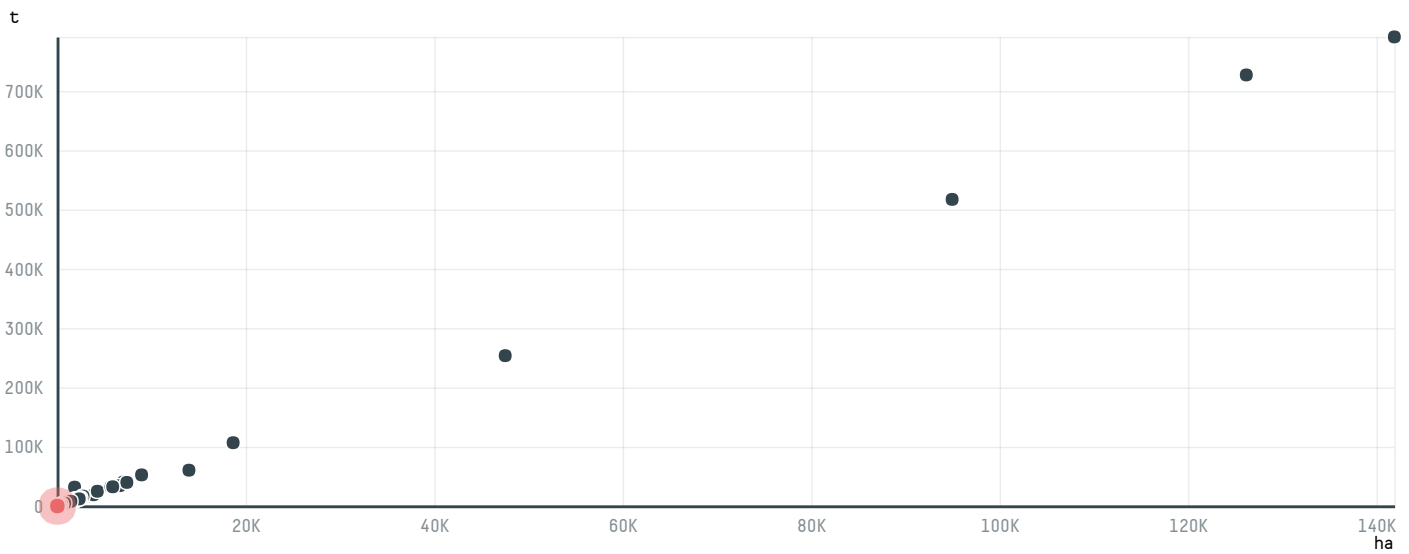

BIOME	SOY DEFORESTATION RISK FOR FEED	CO2 EMISSIONS RISK FROM SOY DEFORESTATION FOR FEED
MATA ATLANTICA	0ha	0t CO2

MUNICIPALITY	SOY DEFORESTATION RISK FOR FEED	CO2 EMISSIONS RISK FROM SOY DEFORESTATION FOR FEED
SAO MIGUEL DO IGUACU	0ha	0t CO2

COMPARING COMPANIES IMPORTING CHICKEN FROM BRAZIL IN 2017

Trase is a partnership between

In collaboration with

Donors

Stockholm Environment Institute

vizzuality

The Global Environment Facility

WWF

Europe

This website uses cookies to provide you with an improved user experience. By continuing to browse this site, you consent to the use of cookies and similar technologies. Please visit our [privacy policy](#) for further details.

I AGREE