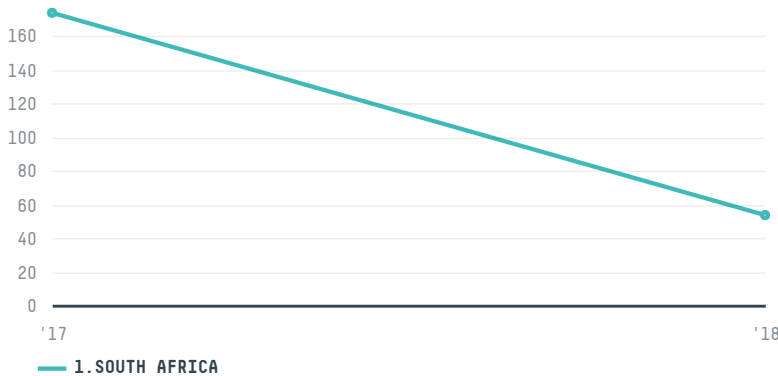

TOP DESTINATION COUNTRIES OF CHICKEN IMPORTED BY MILLENNIUM MEAT IMPORT & EXPORT (PT: