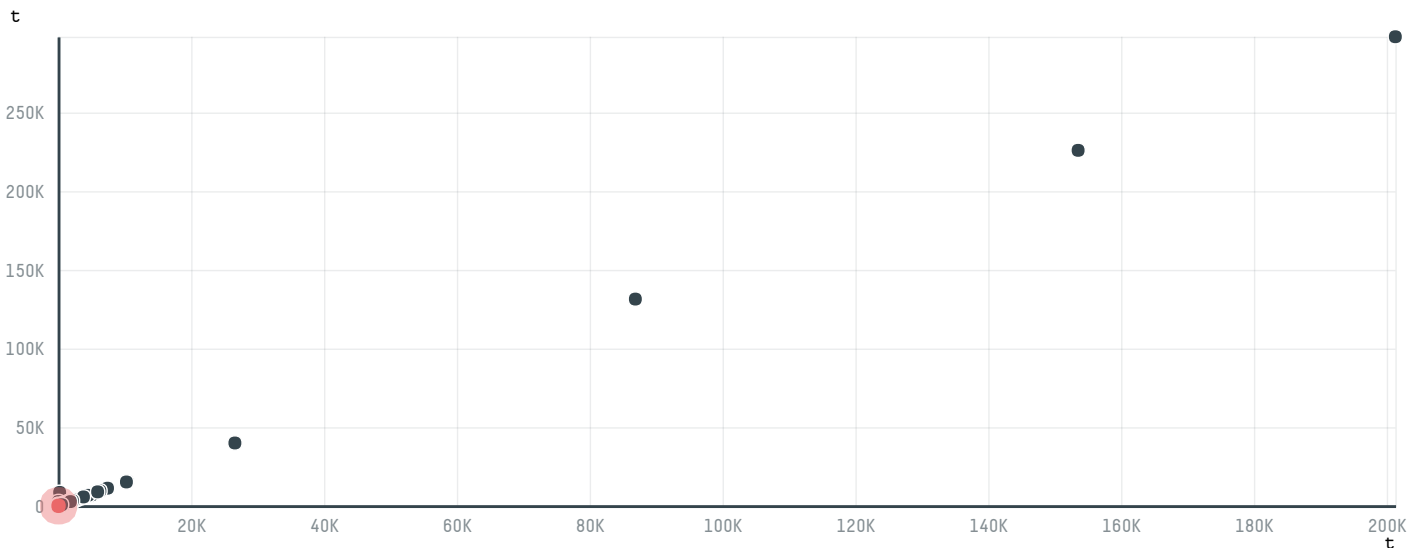

COMPARING COMPANIES IMPORTING CHICKEN FROM BRAZIL IN 2018