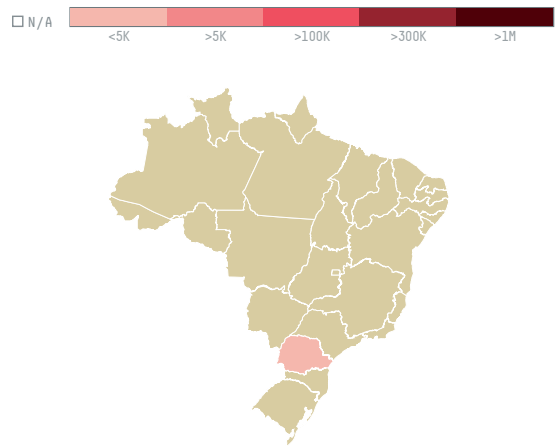

trase

MILLENNIUM MEAT IMPORT & EXPORT (PT)

ACTIVITY COMMODITY COUNTRY YEAR
Importer **Chicken** **Brazil** **2018**

MILLENNIUM MEAT IMPORT & EXPORT (PT was the 591st largest importer of chicken from BRAZIL in 2018, accounting for 54 tons. This is a 69% decrease vs the previous year. As an importer, MILLENNIUM MEAT IMPORT & EXPORT (PT sources from 2 municipalities, or 0% of the chicken production municipalities. The main destination of the chicken imported by MILLENNIUM MEAT IMPORT & EXPORT (PT is SOUTH AFRICA, accounting for 100% of the total.

TOP DESTINATION COUNTRIES OF CHICKEN IMPORTED BY MILLENNIUM MEAT IMPORT & EXPORT (PT:

BIOME	SOY DEFORESTATION RISK FOR FEED	CO2 EMISSIONS RISK FROM SOY DEFORESTATION FOR FEED
MATA ATLANTICA	0ha	0.5t CO2