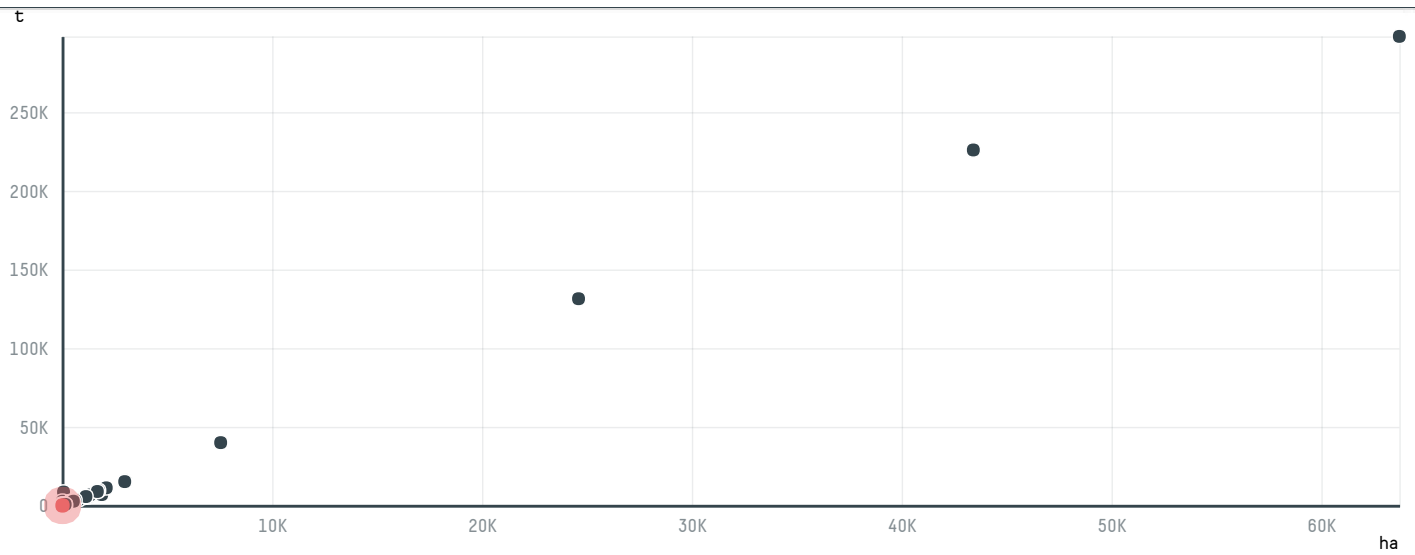

Trase is a partnership between

In collaboration with

and many other organizations and individuals.

Donors

[Terms of Use](#) · [Privacy policy](#) · [Cookie policy](#) · [Contact us](#)