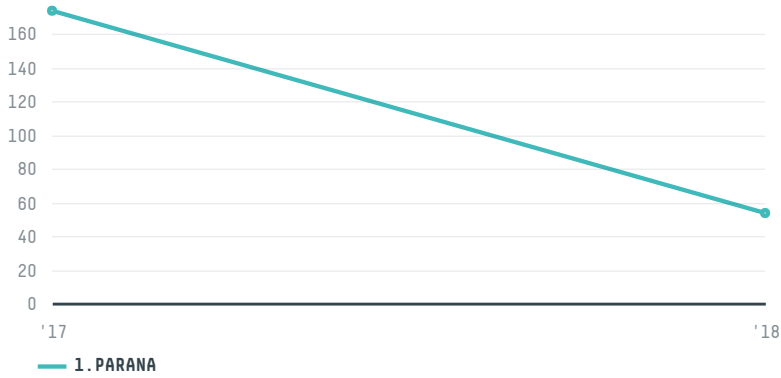

BIOME	SOY DEFORESTATION RISK FOR FEED	CO2 EMISSIONS RISK FROM SOY DEFORESTATION FOR FEED
MATA ATLANTICA	0ha	0.5t CO2

MUNICIPALITY	SOY DEFORESTATION RISK FOR FEED	CO2 EMISSIONS RISK FROM SOY DEFORESTATION FOR FEED
CAFELANDIA	0ha	0t CO2
TUPASSI	0ha	0.5t CO2

COMPARING COMPANIES IMPORTING CHICKEN FROM BRAZIL IN 2018