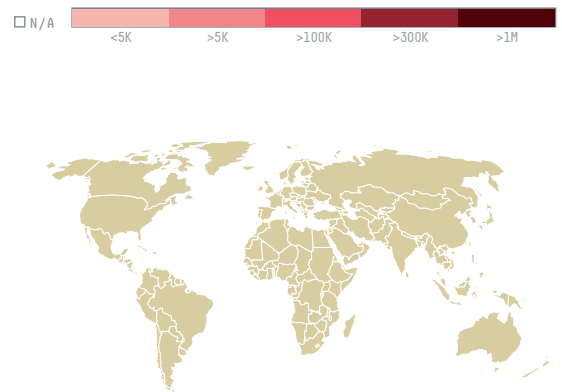

QATAR MEAT PRODUCTION CO

ACTIVITY: **Importer**   COMMODITY: **Chicken**   COUNTRY: **Brazil**   YEAR: **2018**

QATAR MEAT PRODUCTION CO was the 391st largest importer of chicken from BRAZIL in 2018, accounting for 154 tons. This is a 804% increase vs the previous year. As an importer, QATAR MEAT PRODUCTION CO sources from 2 municipalities, or 0% of the chicken production municipalities. The main destination of the chicken imported by QATAR MEAT PRODUCTION CO is QATAR, accounting for 100% of the total.

TOP DESTINATION COUNTRIES OF CHICKEN IMPORTED BY QATAR MEAT PRODUCTION CO: