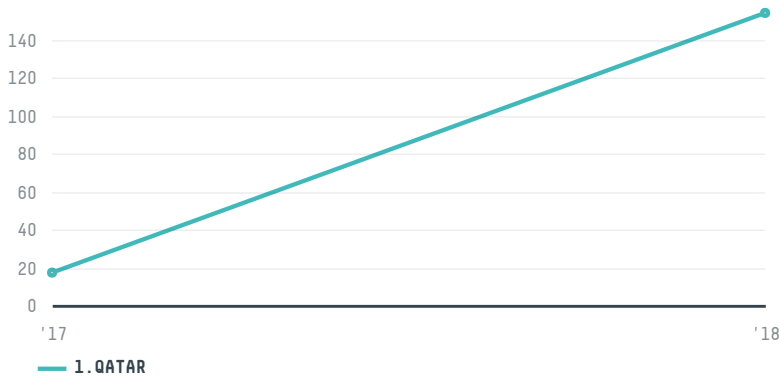

QATAR MEAT PRODUCTION CO

ACTIVITY: **Importer**   COMMODITY: **Chicken**   COUNTRY: **Brazil**   YEAR: **2018**

QATAR MEAT PRODUCTION CO was the 391st largest importer of chicken from BRAZIL in 2018, accounting for 154 tons. This is a 804% increase vs the previous year. As an importer, QATAR MEAT PRODUCTION CO sources from 2 municipalities, or 0% of the chicken production municipalities. The main destination of the chicken imported by QATAR MEAT PRODUCTION CO is QATAR, accounting for 100% of the total.

TOP DESTINATION COUNTRIES OF CHICKEN IMPORTED BY QATAR MEAT PRODUCTION CO: