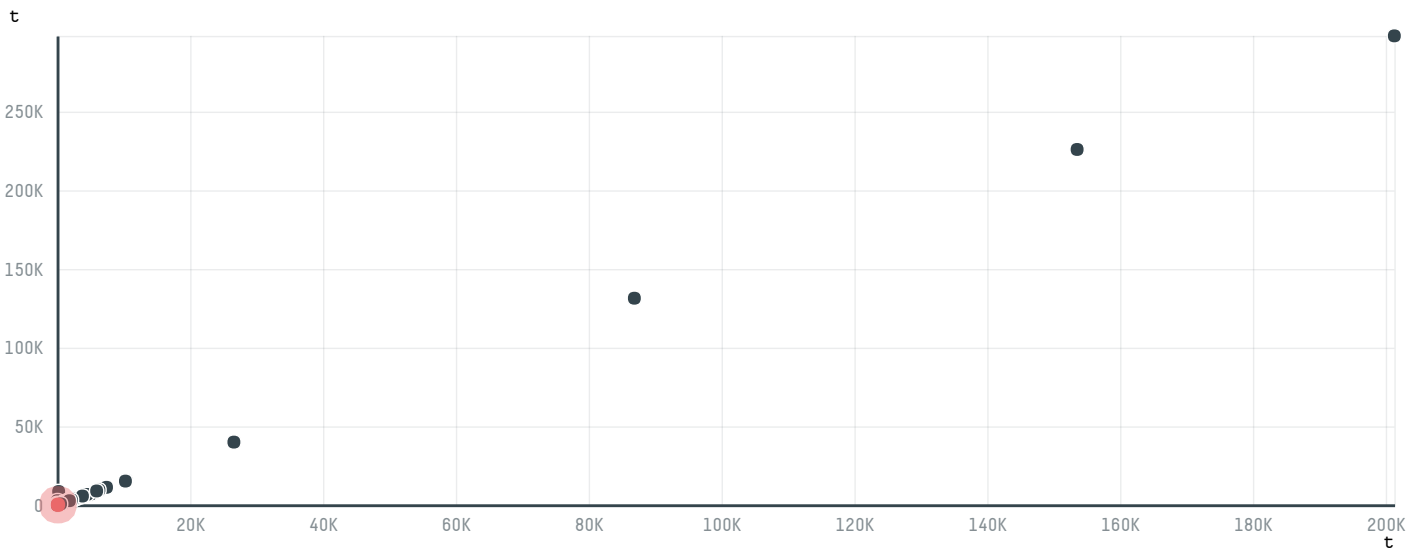

MATA ATLANTICA

0 ha

0 t CO2

MUNICIPALITY

SOY DEFORESTATION RISK FOR FEED

CO2 EMISSIONS RISK FROM SOY DEFORESTATION FOR FEED

MARECHAL CANDIDO RONDON

0 ha

0 t CO2

PRADO FERREIRA

0 ha

0 t CO2

COMPARING COMPANIES IMPORTING CHICKEN FROM BRAZIL IN 2018

Trase is a partnership between

This website uses cookies to provide you with an improved user experience. By continuing to browse this site, you consent to the use of cookies and similar technologies. Please visit our [privacy policy](#) for further details.

I understand