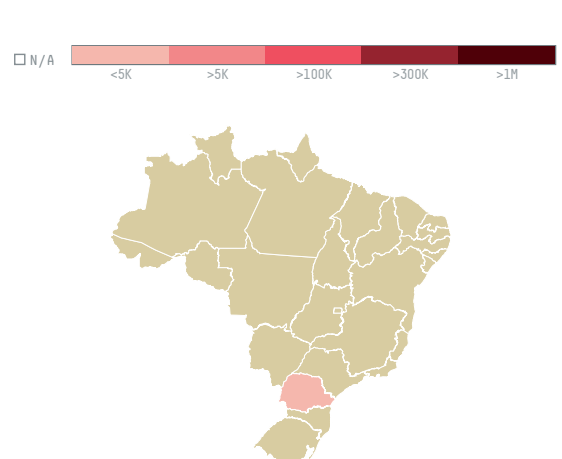

# QATAR MEAT PRODUCTION CO

ACTIVITY: **Importer**    COMMODITY: **Chicken**    COUNTRY: **Brazil**    YEAR: **2018**

QATAR MEAT PRODUCTION CO was the 391st largest importer of chicken from BRAZIL in 2018, accounting for 154 tons. This is a 804% increase vs the previous year. As an importer, QATAR MEAT PRODUCTION CO sources from 2 municipalities, or 0% of the chicken production municipalities. The main destination of the chicken imported by QATAR MEAT PRODUCTION CO is QATAR, accounting for 100% of the total.

## TOP DESTINATION COUNTRIES OF CHICKEN IMPORTED BY QATAR MEAT PRODUCTION CO:

MATA ATLANTICA

0 ha

0 t CO2

MUNICIPALITY

SOY DEFORESTATION RISK FOR FEED

CO2 EMISSIONS RISK FROM SOY DEFORESTATION FOR FEED

MARECHAL CANDIDO RONDON

0 ha

0 t CO2

PRADO FERREIRA

0 ha

0 t CO2