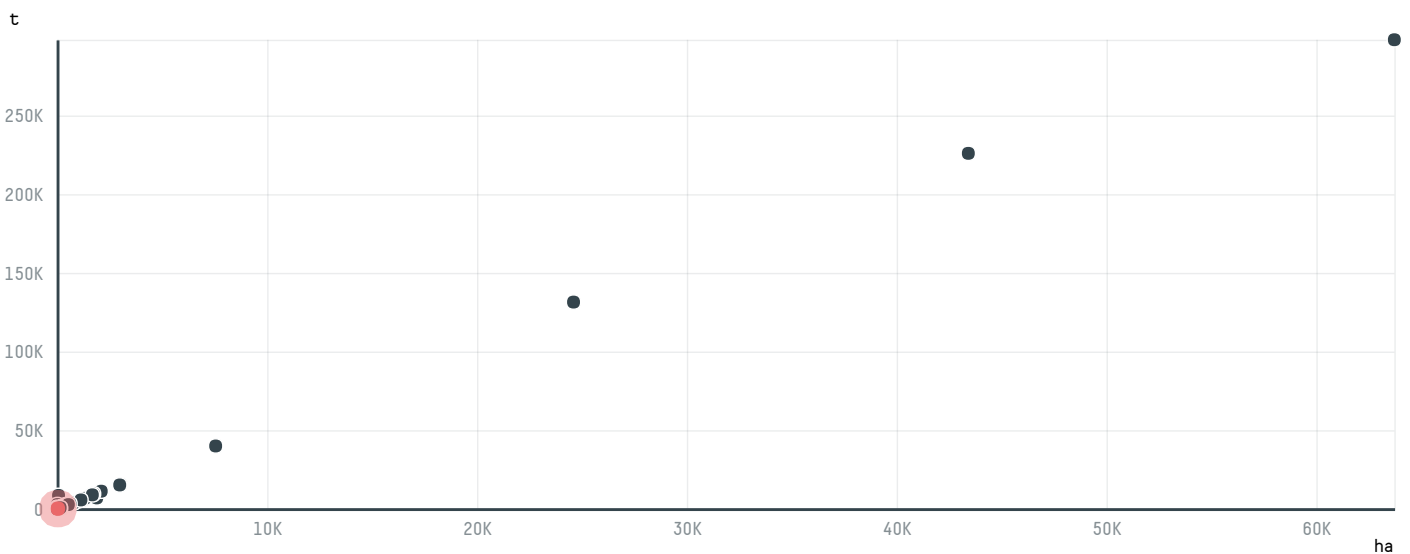

MATA ATLANTICA

0 ha

0 t CO2

MUNICIPALITY

SOY DEFORESTATION RISK FOR FEED

CO2 EMISSIONS RISK FROM SOY DEFORESTATION FOR FEED

MARECHAL CANDIDO RONDON

0 ha

0 t CO2

PRADO FERREIRA

0 ha

0 t CO2

COMPARING COMPANIES IMPORTING CHICKEN FROM BRAZIL IN 2018

Trase is a partnership between

This website uses cookies to provide you with an improved user experience. By continuing to browse this site, you consent to the use of cookies and similar technologies. Please visit our [privacy policy](#) for further details.

I understand