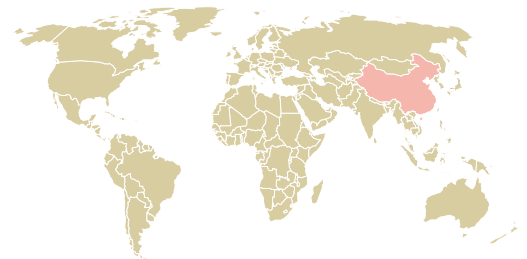

trase

SHANGHAI YUM TOWN FOOD CO ,LTD

ACTIVITY	COMMODITY	COUNTRY	YEAR
Importer	Chicken	Brazil	2017

SHANGHAI YUM TOWN FOOD CO ,LTD was the 1267th largest importer of chicken from BRAZIL in 2017, accounting for 27 tons. As an importer, SHANGHAI YUM TOWN FOOD CO ,LTD sources from 1 municipalities, or 0% of the chicken production municipalities. The main destination of the chicken imported by SHANGHAI YUM TOWN FOOD CO ,LTD is CHINA (MAINLAND), accounting for 100% of the total.

TOP DESTINATION COUNTRIES OF CHICKEN IMPORTED BY SHANGHAI YUM TOWN FOOD CO ,LTD:

BIOME	SOY DEFORESTATION RISK FOR FEED	CO2 EMISSIONS RISK FROM SOY DEFORESTATION FOR FEED
MATA ATLANTICA	0ha	0.3t CO2
MUNICIPALITY	SOY DEFORESTATION RISK FOR FEED	CO2 EMISSIONS RISK FROM SOY DEFORESTATION FOR FEED
BARBACENA	0ha	0.3t CO2