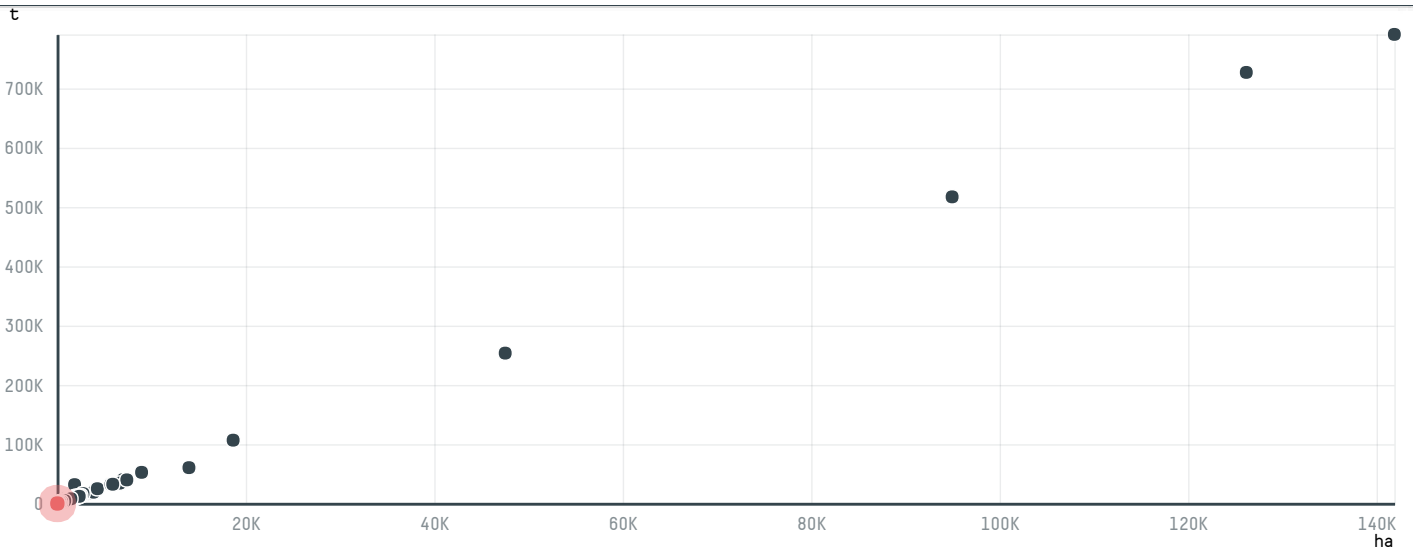

Trase is a partnership between

In collaboration with

and many other organizations and individuals.

Donors

[Terms of Use](#) · [Privacy policy](#) · [Cookie policy](#) · [Contact us](#)