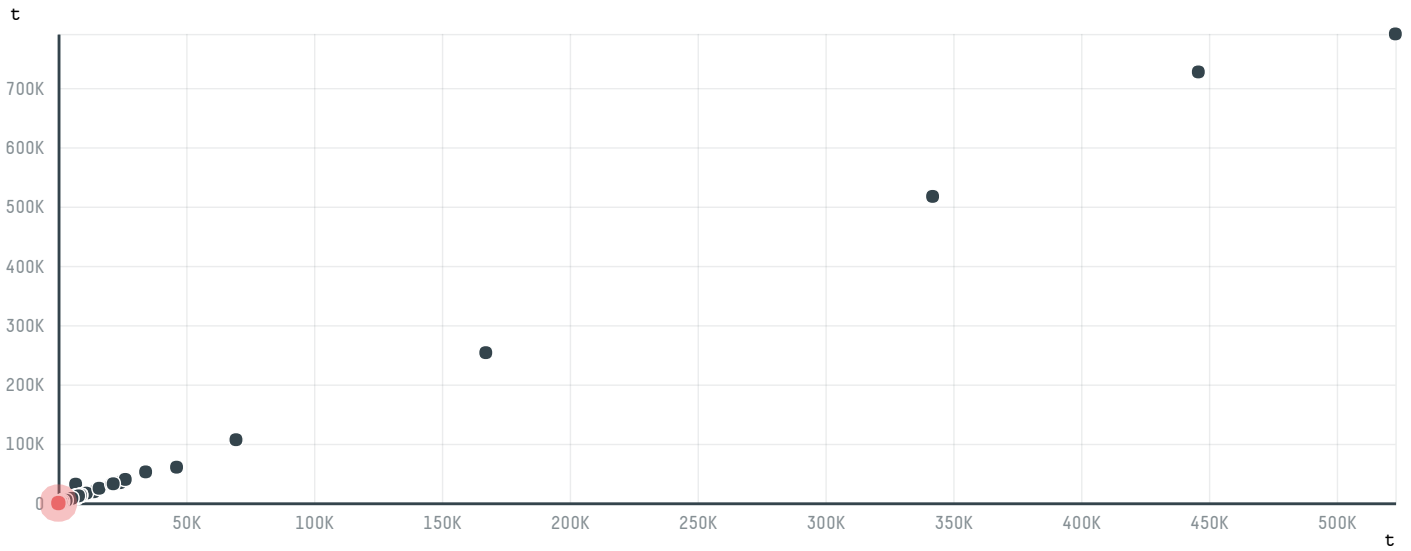

COMPARING COMPANIES IMPORTING CHICKEN FROM BRAZIL IN 2017