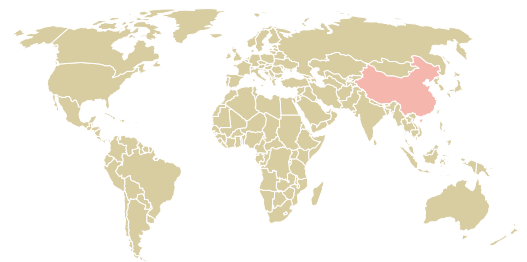

trase

SHANGHAI RESOURCE FOOD DISTRIBUTION CO ,LTD

ACTIVITY	COMMODITY	COUNTRY	YEAR
Importer	Chicken	Brazil	2017

SHANGHAI RESOURCE FOOD DISTRIBUTION CO ,LTD was the 1273rd largest importer of chicken from BRAZIL in 2017, accounting for 27 tons. As an importer, SHANGHAI RESOURCE FOOD DISTRIBUTION CO ,LTD sources from 1 municipalities, or 0% of the chicken production municipalities. The main destination of the chicken imported by SHANGHAI RESOURCE FOOD DISTRIBUTION CO ,LTD is CHINA (MAINLAND), accounting for 100% of the total.

TOP DESTINATION COUNTRIES OF CHICKEN IMPORTED BY SHANGHAI RESOURCE FOOD DISTRIBUTION CO ,LTD:

BIOME	SOY DEFORESTATION RISK FOR FEED	CO2 EMISSIONS RISK FROM SOY DEFORESTATION FOR FEED
MATA ATLANTICA	0ha	0.3t CO2
MUNICIPALITY	SOY DEFORESTATION RISK FOR FEED	CO2 EMISSIONS RISK FROM SOY DEFORESTATION FOR FEED
BARBACENA	0ha	0.3t CO2