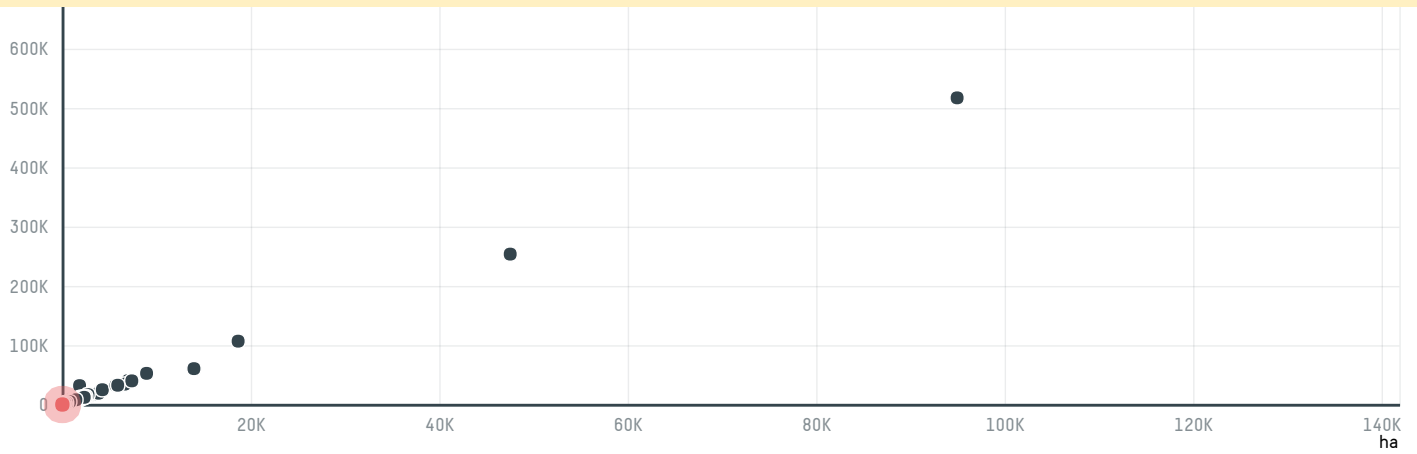

Trase is a partnership between

In close collaboration with many others.

[Click for more information about our partners and funders.](#)

Home

Resources

About

Supply Chains

Data Tools

Profiles

Logistics Maps

Downloads

Finance

Explore

Search

Watchlists

Methodology

FAQs

Insights

Yearbook

Collections

Publications

Sign up for our Newsletter

Enter your email...

[twitter link](#) [linkedin link](#)

[Terms of use](#) • [Privacy policy](#) • [Cookie policy](#)

[Gordon and Betty Moore Foundation](#)

[Norway's International Climate and Forest Initiative (NICFI)](#)

[Good growth partnership](#)