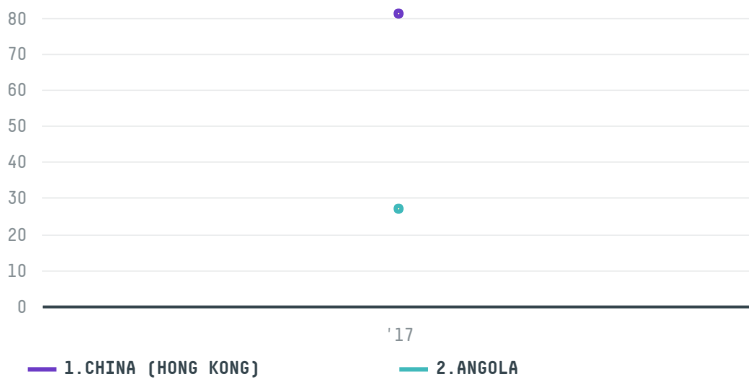

TOP DESTINATION COUNTRIES OF CHICKEN IMPORTED BY MANIELOS SA: