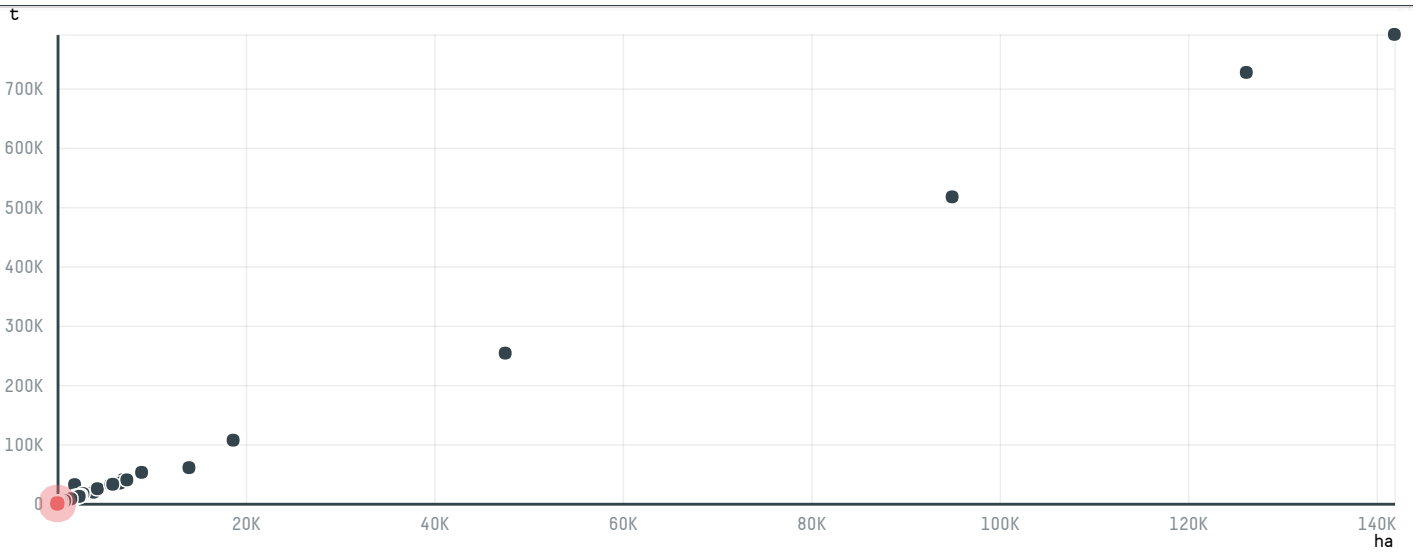

Trase is a partnership between

In collaboration with

and many other organizations and individuals.

Donors

[Terms of Use](#) · [Privacy policy](#) · [Cookie policy](#) · [Contact us](#)