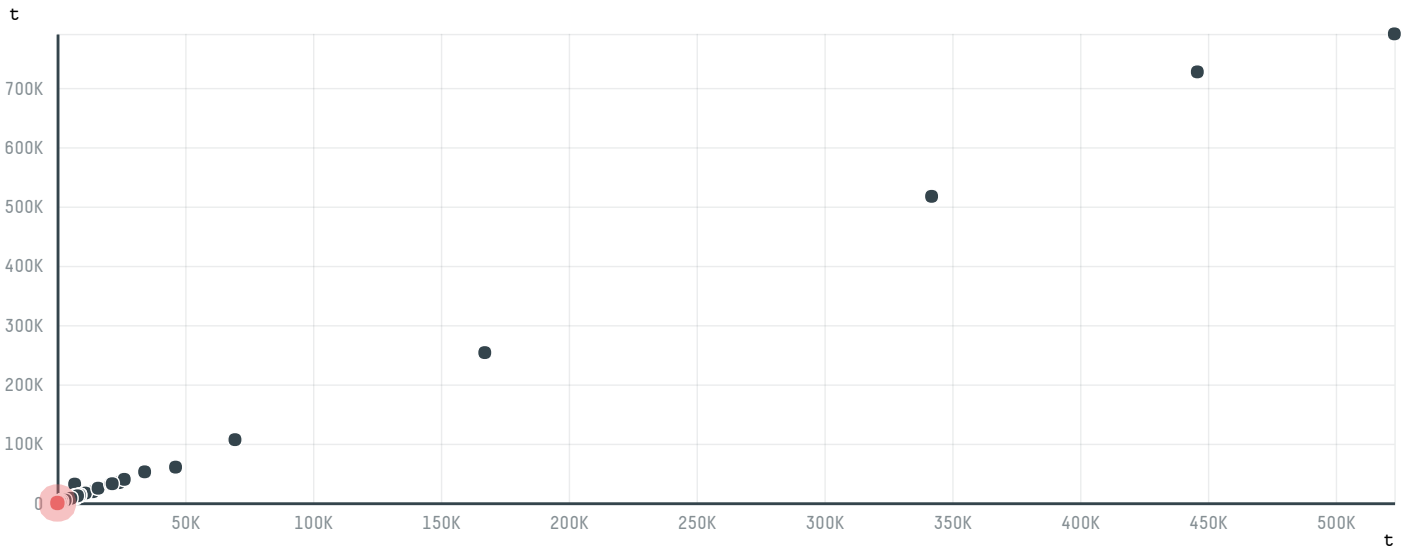

BIOME	SOY DEFORESTATION RISK FOR FEED	CO2 EMISSIONS RISK FROM SOY DEFORESTATION FOR FEED
MATA ATLANTICA	0ha	0t CO2
MUNICIPALITY	SOY DEFORESTATION RISK FOR FEED	CO2 EMISSIONS RISK FROM SOY DEFORESTATION FOR FEED
ITAQUIRAI	0ha	0t CO2
IGUATEMI	0ha	0t CO2

COMPARING COMPANIES IMPORTING CHICKEN FROM BRAZIL IN 2017

Trase is a partnership between

In collaboration with

Donors

This website uses cookies to provide you with an improved user experience. By continuing to browse this site, you consent to the use of cookies and similar technologies. Please visit our [privacy policy](#) for further details.

I AGREE