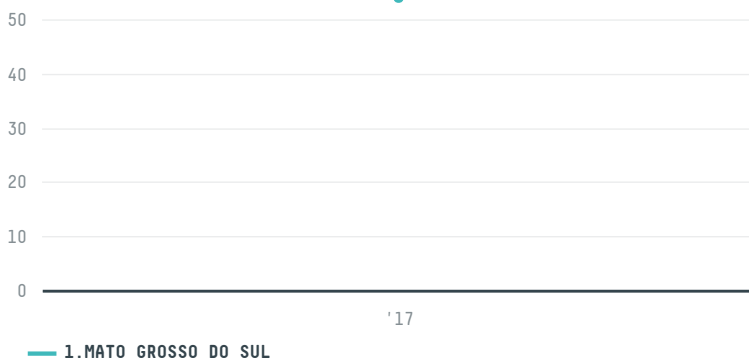

TOP DESTINATION COUNTRIES OF CHICKEN IMPORTED BY FAIR FRIENDS GROUP (H.K.) LTD.: