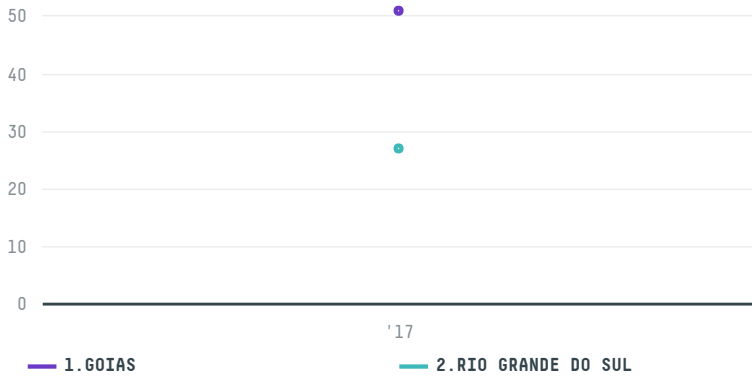

BIOME	SOY DEFORESTATION RISK FOR FEED	CO2 EMISSIONS RISK FROM SOY DEFORESTATION FOR FEED
CERRADO	0ha	1.7t CO2
MATA ATLANTICA	0ha	0t CO2

MUNICIPALITY	SOY DEFORESTATION RISK FOR FEED	CO2 EMISSIONS RISK FROM SOY DEFORESTATION FOR FEED
PIRES DO RIO	0ha	1.7t CO2
FARROUPILHA	0ha	0t CO2

COMPARING COMPANIES IMPORTING CHICKEN FROM BRAZIL IN 2017