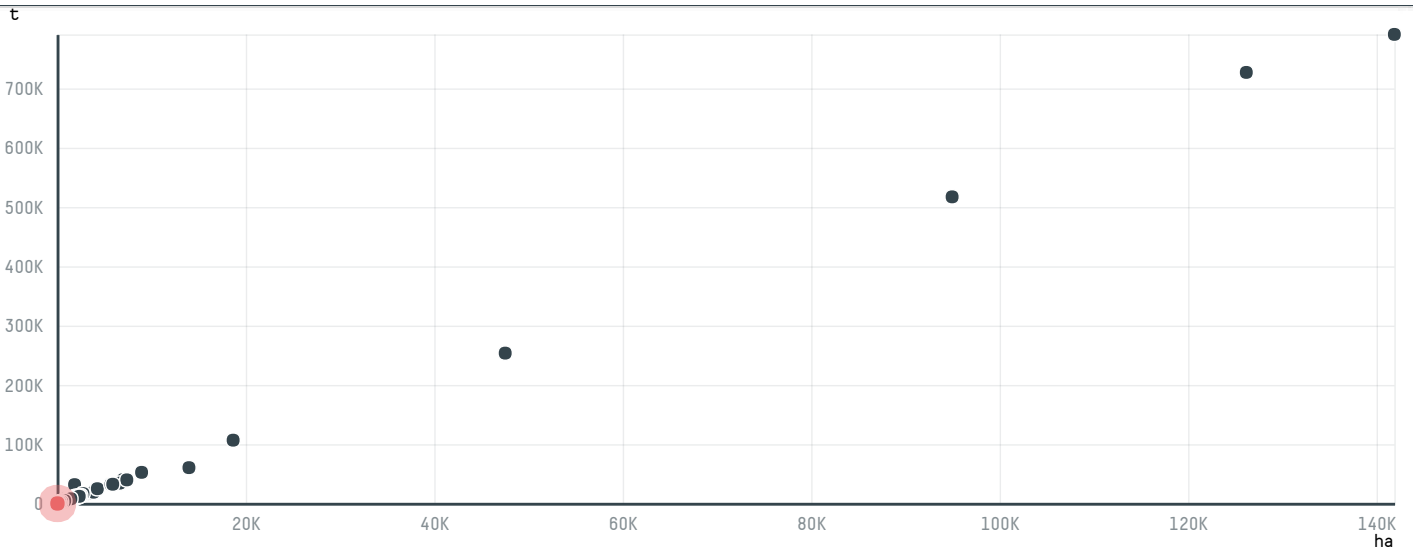

Trase is a partnership between

In collaboration with

and many other organizations and individuals.

Donors

[Terms of Use](#) · [Privacy policy](#) · [Cookie policy](#) · [Contact us](#)