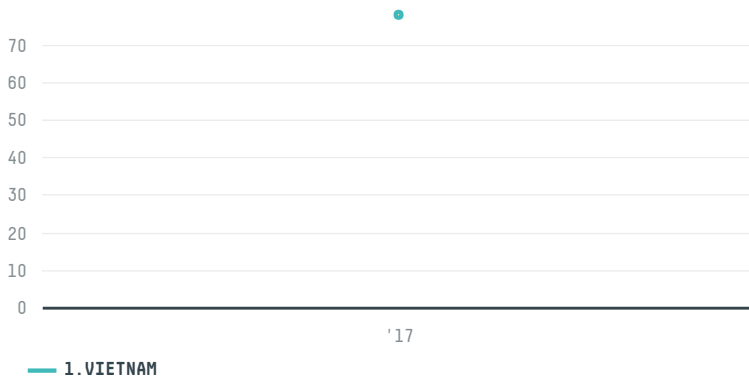

TOP DESTINATION COUNTRIES OF CHICKEN IMPORTED BY CORONA WESTERN EXPORT GMBH & CO.KG: