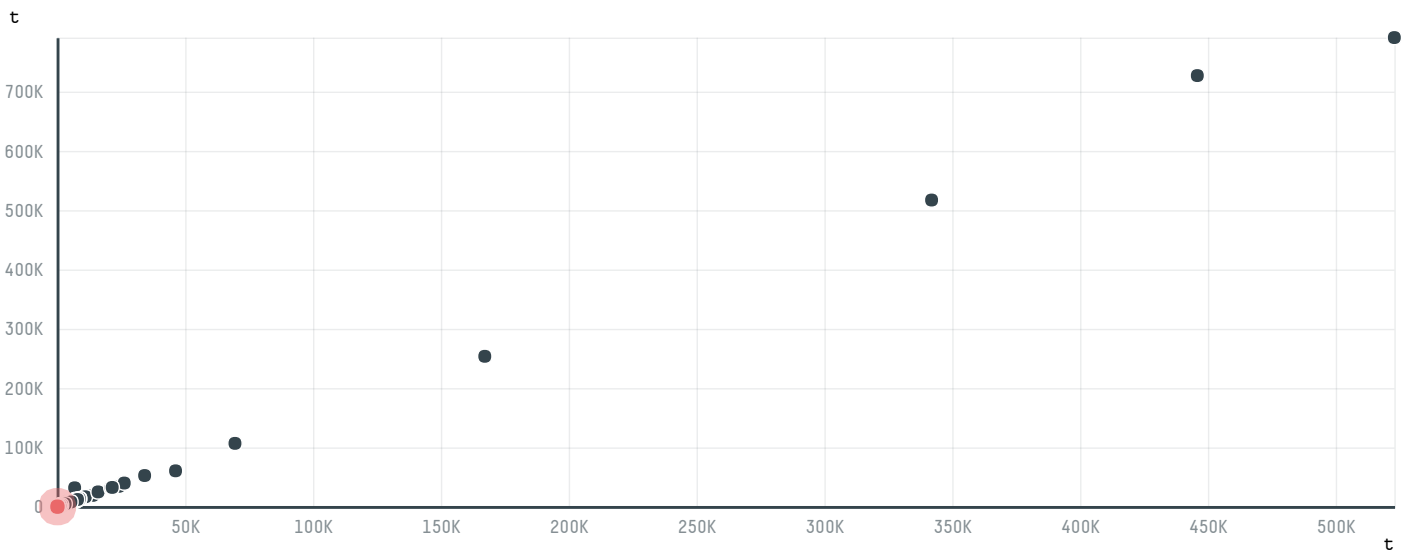

COMPARING COMPANIES IMPORTING CHICKEN FROM BRAZIL IN 2017