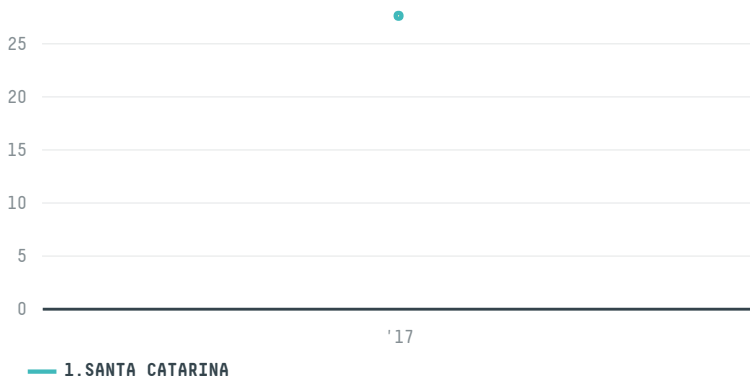

TOP DESTINATION COUNTRIES OF CHICKEN IMPORTED BY PATRIA FOODSTUFF TRADING LLC: