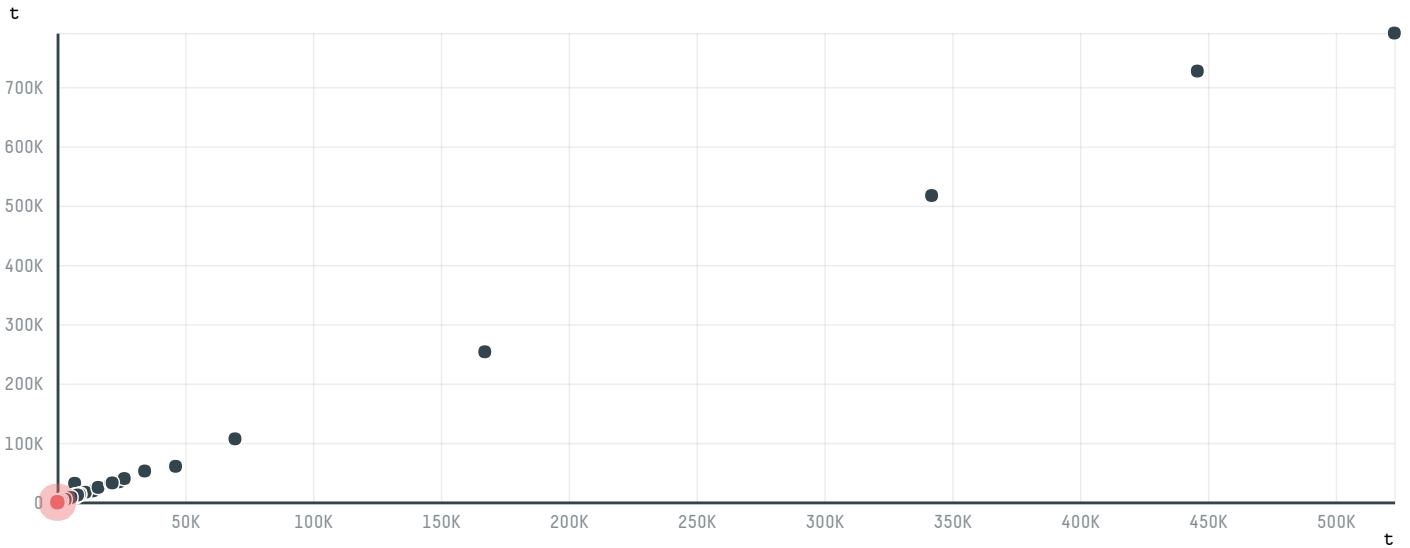

BIOME	SOY DEFORESTATION RISK FOR FEED	CO2 EMISSIONS RISK FROM SOY DEFORESTATION FOR FEED
MATA ATLANTICA	0ha	0.1t CO2

MUNICIPALITY	SOY DEFORESTATION RISK FOR FEED	CO2 EMISSIONS RISK FROM SOY DEFORESTATION FOR FEED
NOVA ERECHIM	0ha	0.1t CO2

COMPARING COMPANIES IMPORTING CHICKEN FROM BRAZIL IN 2017

Trase is a partnership between

In collaboration with

Donors

This website uses cookies to provide you with an improved user experience. By continuing to browse this site, you consent to the use of cookies and similar technologies. Please visit our [privacy policy](#) for further details.

I AGREE