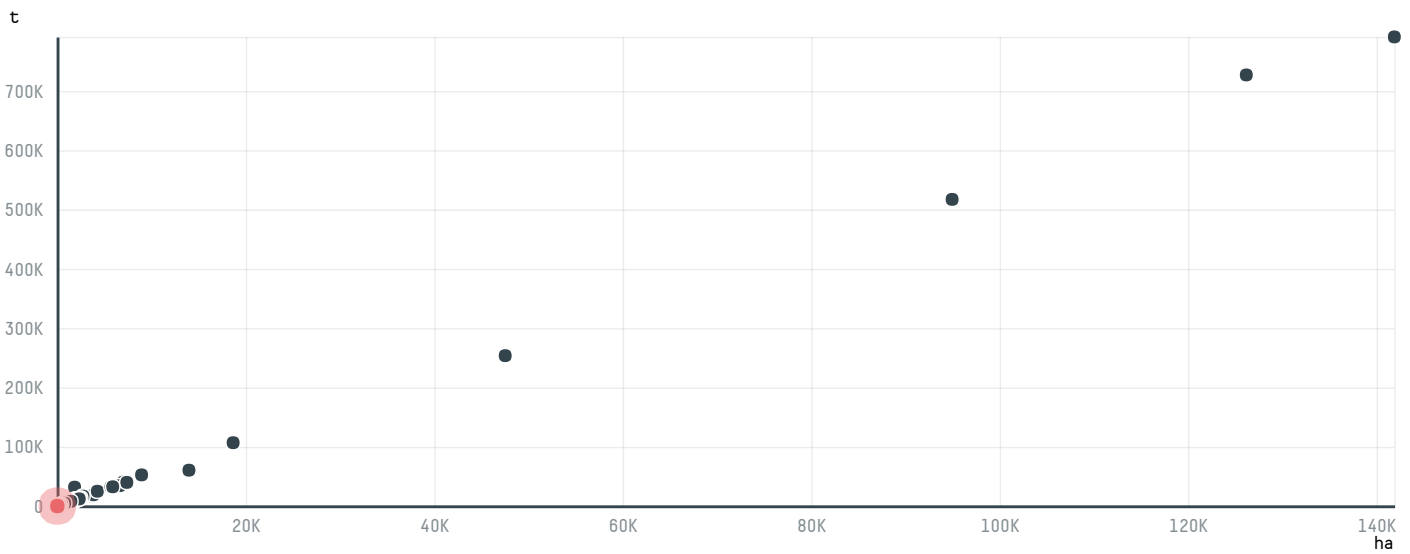

BIOME	SOY DEFORESTATION RISK FOR FEED	CO2 EMISSIONS RISK FROM SOY DEFORESTATION FOR FEED
MATA ATLANTICA	0ha	0.1t CO2

MUNICIPALITY	SOY DEFORESTATION RISK FOR FEED	CO2 EMISSIONS RISK FROM SOY DEFORESTATION FOR FEED
NOVA ERECHIM	0ha	0.1t CO2

COMPARING COMPANIES IMPORTING CHICKEN FROM BRAZIL IN 2017

Trase is a partnership between

In collaboration with

Donors

This website uses cookies to provide you with an improved user experience. By continuing to browse this site, you consent to the use of cookies and similar technologies. Please visit our [privacy policy](#) for further details.

I AGREE