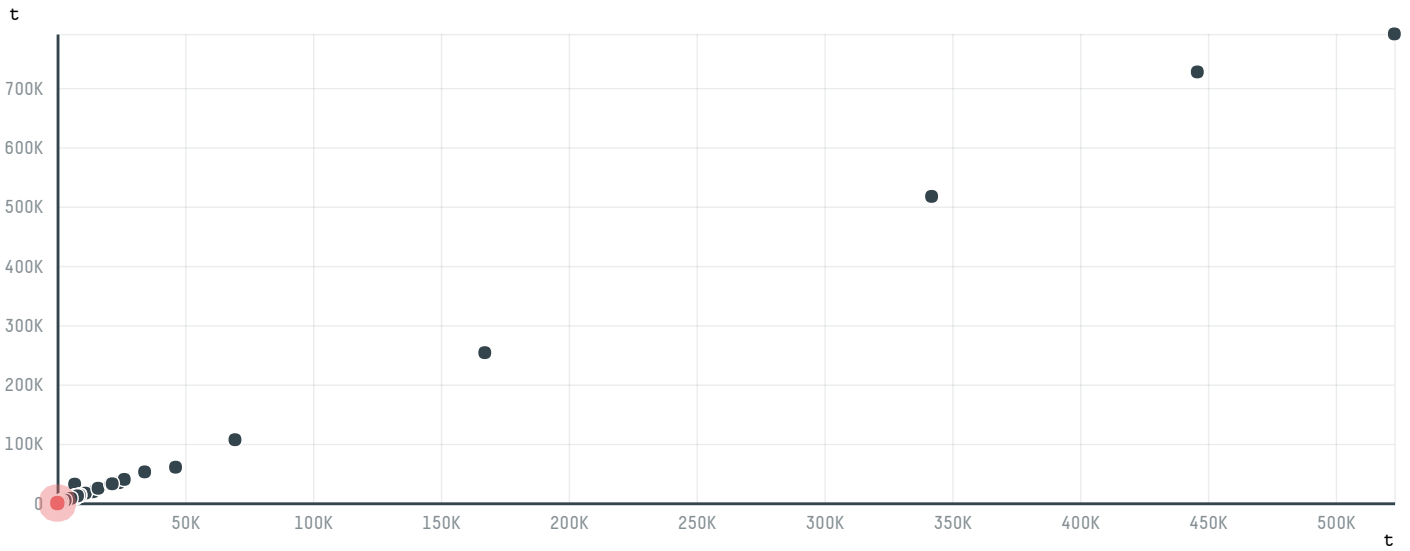

COMPARING COMPANIES IMPORTING CHICKEN FROM BRAZIL IN 2017