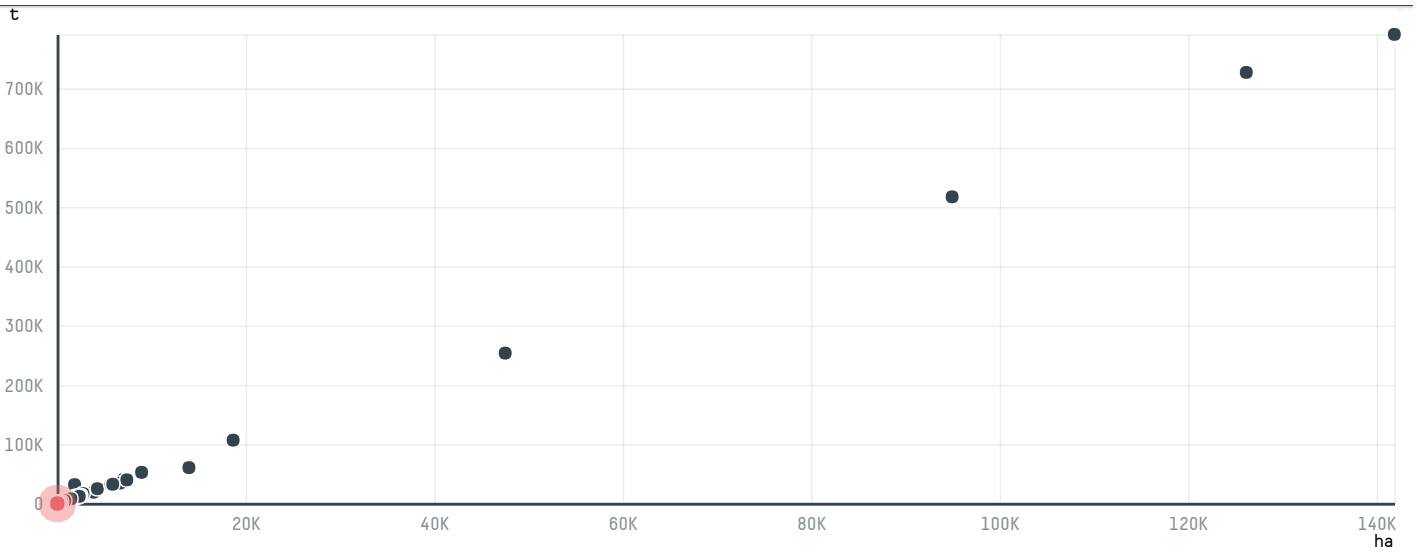

Trase is a partnership between

In collaboration with

and many other organizations and individuals.

Donors

[Terms of Use](#) · [Privacy policy](#) · [Cookie policy](#) · [Contact us](#)