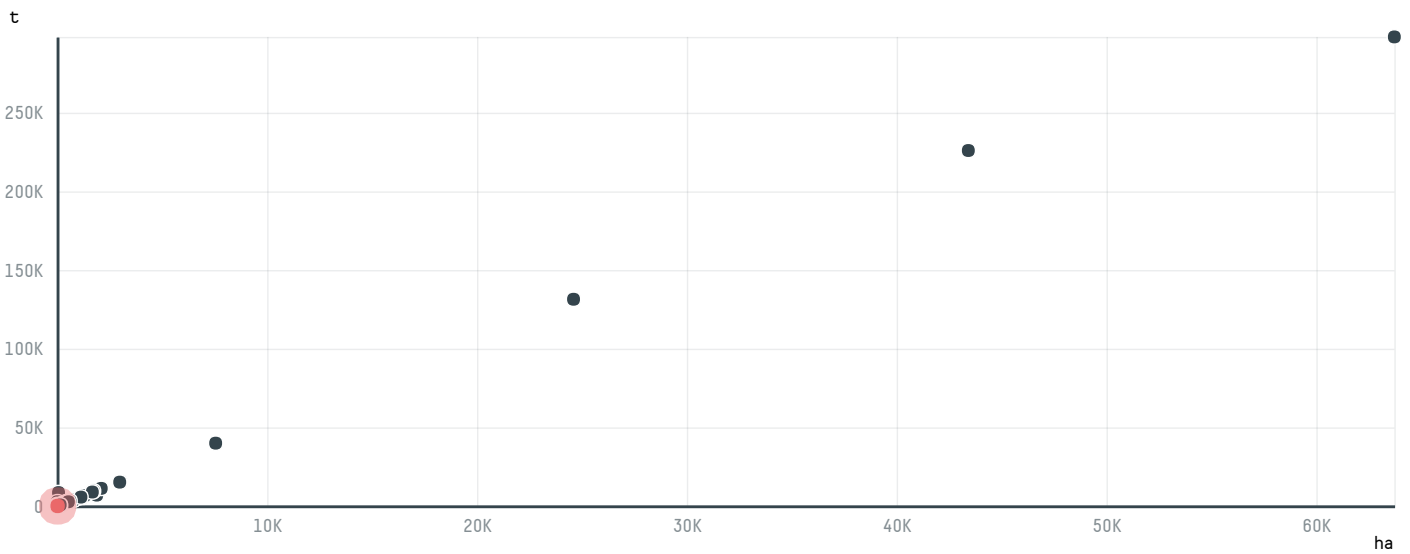

BIOME	SOY DEFORESTATION RISK FOR FEED	CO2 EMISSIONS RISK FROM SOY DEFORESTATION FOR FEED
MATA ATLANTICA	0ha	0t CO2

MUNICIPALITY	SOY DEFORESTATION RISK FOR FEED	CO2 EMISSIONS RISK FROM SOY DEFORESTATION FOR FEED
SULINA	0ha	0t CO2

COMPARING COMPANIES IMPORTING CHICKEN FROM BRAZIL IN 2018

Trase is a partnership between

In collaboration with

Donors

This website uses cookies to provide you with an improved user experience. By continuing to browse this site, you consent to the use of cookies and similar technologies. Please visit our [privacy policy](#) for further details.

I AGREE