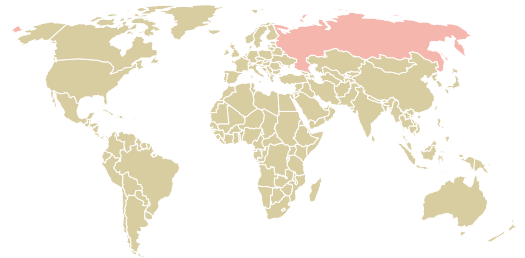

trase

VEGUS TRADE CO , LTD

ACTIVITY: **Importer**
COMMODITY: **Chicken**
COUNTRY: **Brazil**
YEAR: **2018**

VEGUS TRADE CO , LTD was the 512th largest importer of chicken from BRAZIL in 2018, accounting for 81 tons. This is a 3% increase vs the previous year. As an importer, VEGUS TRADE CO , LTD sources from 1 municipalities, or 0% of the chicken production municipalities. The main destination of the chicken imported by VEGUS TRADE CO , LTD is RUSSIAN FEDERATION, accounting for 100% of the total.

TOP DESTINATION COUNTRIES OF CHICKEN IMPORTED BY VEGUS TRADE CO , LTD:

BIOME	SOY DEFORESTATION RISK FOR FEED	CO2 EMISSIONS RISK FROM SOY DEFORESTATION FOR FEED
MATA ATLANTICA	0ha	0t CO2

MUNICIPALITY	SOY DEFORESTATION RISK FOR FEED	CO2 EMISSIONS RISK FROM SOY DEFORESTATION FOR FEED
SULINA	0ha	0t CO2