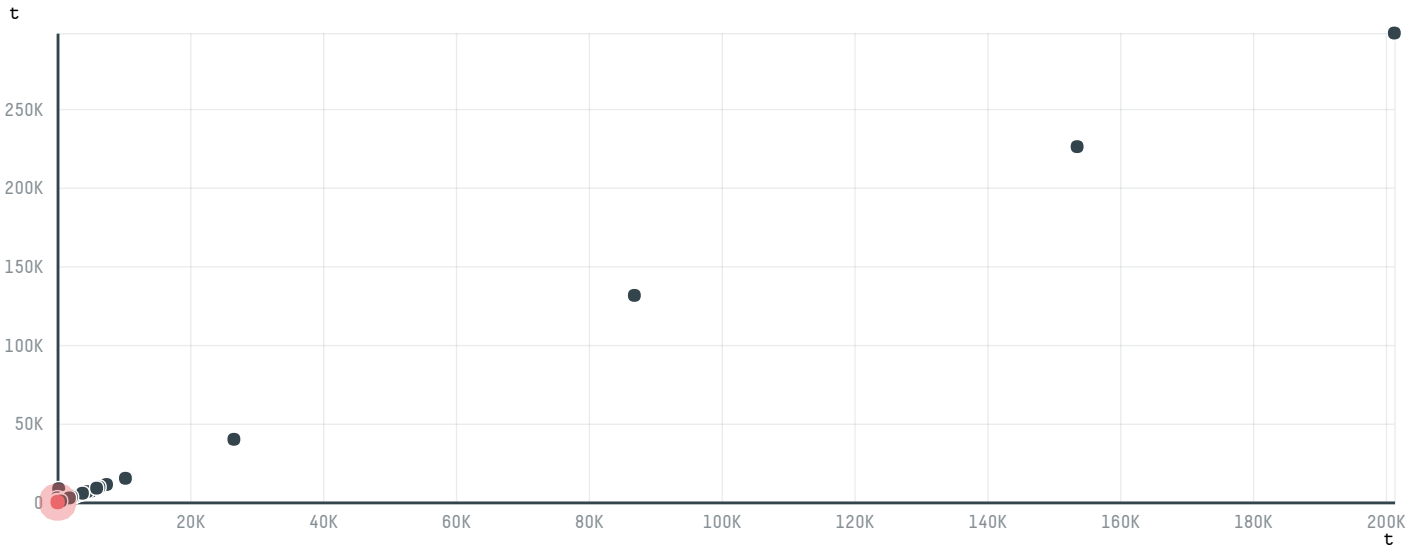

BIOME	SOY DEFORESTATION RISK FOR FEED	CO2 EMISSIONS RISK FROM SOY DEFORESTATION FOR FEED
MATA ATLANTICA	0ha	0t CO2

MUNICIPALITY	SOY DEFORESTATION RISK FOR FEED	CO2 EMISSIONS RISK FROM SOY DEFORESTATION FOR FEED
SULINA	0ha	0t CO2

COMPARING COMPANIES IMPORTING CHICKEN FROM BRAZIL IN 2018

Trase is a partnership between

In collaboration with

Donors

This website uses cookies to provide you with an improved user experience. By continuing to browse this site, you consent to the use of cookies and similar technologies. Please visit our [privacy policy](#) for further details.

I AGREE