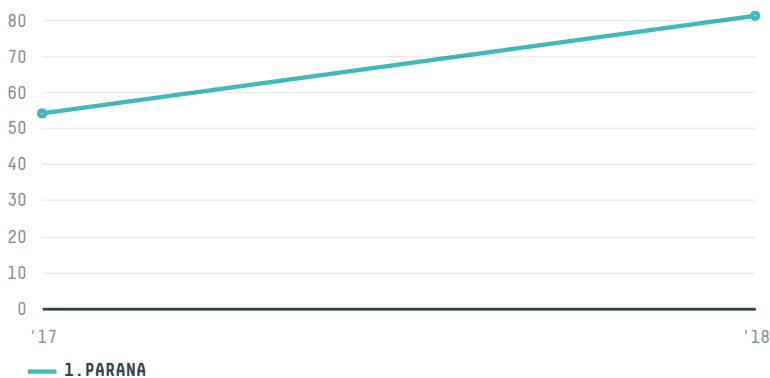

TOP DESTINATION COUNTRIES OF CHICKEN IMPORTED BY VEGUS TRADE CO , LTD: