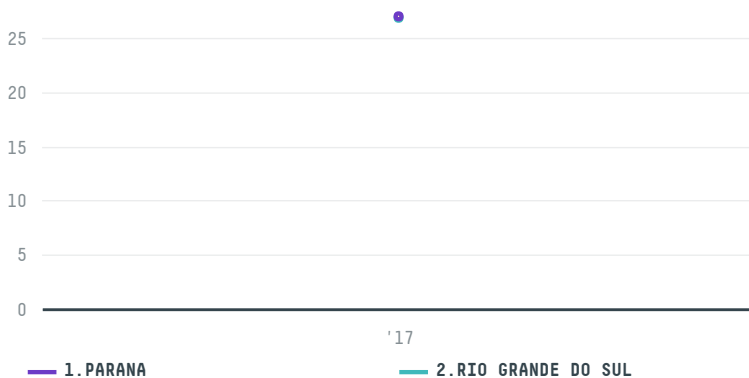

TOP DESTINATION COUNTRIES OF CHICKEN IMPORTED BY S.B INTERNATIONAL: