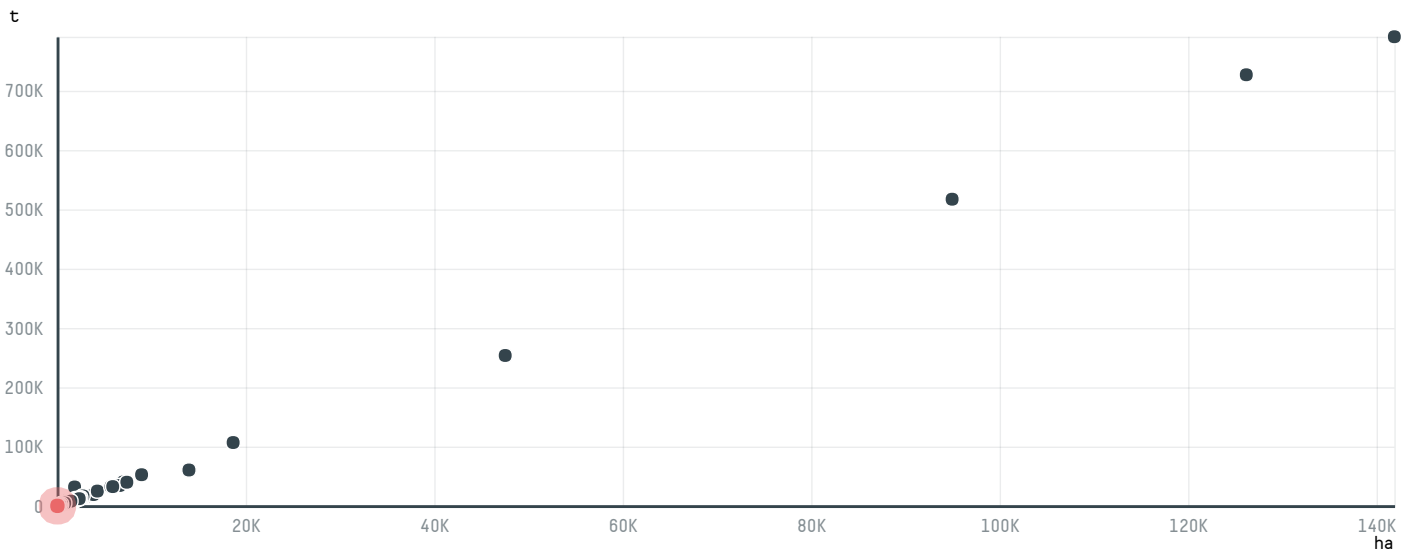

BIOME	SOY DEFORESTATION RISK FOR FEED	CO2 EMISSIONS RISK FROM SOY DEFORESTATION FOR FEED
MATA ATLANTICA	0ha	0.2t CO2

MUNICIPALITY	SOY DEFORESTATION RISK FOR FEED	CO2 EMISSIONS RISK FROM SOY DEFORESTATION FOR FEED
GUARACI	0ha	0.2t CO2
PARAI	0ha	0t CO2

COMPARING COMPANIES IMPORTING CHICKEN FROM BRAZIL IN 2017

Trase is a partnership between

In collaboration with

Donors

This website uses cookies to provide you with an improved user experience. By continuing to browse this site, you consent to the use of cookies and similar technologies. Please visit our [privacy policy](#) for further details.

I AGREE