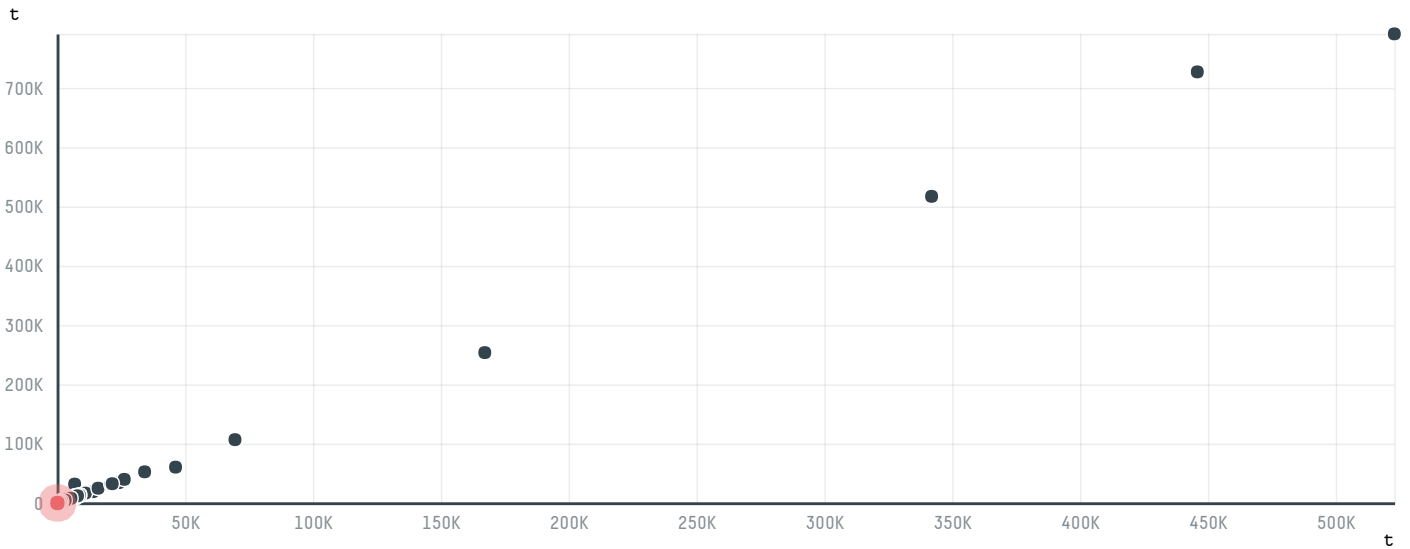

BIOME	SOY DEFORESTATION RISK FOR FEED	CO2 EMISSIONS RISK FROM SOY DEFORESTATION FOR FEED
MATA ATLANTICA	0ha	0.2t CO2

MUNICIPALITY	SOY DEFORESTATION RISK FOR FEED	CO2 EMISSIONS RISK FROM SOY DEFORESTATION FOR FEED
GUARACI	0ha	0.2t CO2
PARAI	0ha	0t CO2

COMPARING COMPANIES IMPORTING CHICKEN FROM BRAZIL IN 2017

Trase is a partnership between

In collaboration with

Donors

This website uses cookies to provide you with an improved user experience. By continuing to browse this site, you consent to the use of cookies and similar technologies. Please visit our [privacy policy](#) for further details.

I AGREE