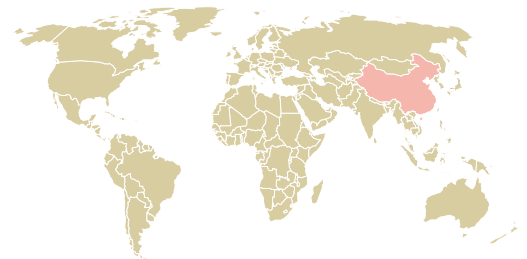

trase

SHANGHAI YUM TOWN FOODS CO , LTD

ACTIVITY	COMMODITY	COUNTRY	YEAR
Importer	Chicken	Brazil	2018

SHANGHAI YUM TOWN FOODS CO , LTD was the 590th largest importer of chicken from BRAZIL in 2018, accounting for 54 tons. This is a 0% increase vs the previous year. As an importer, SHANGHAI YUM TOWN FOODS CO , LTD sources from 1 municipalities, or 0% of the chicken production municipalities. The main destination of the chicken imported by SHANGHAI YUM TOWN FOODS CO , LTD is CHINA (MAINLAND), accounting for 100% of the total.

TOP DESTINATION COUNTRIES OF CHICKEN IMPORTED BY SHANGHAI YUM TOWN FOODS CO , LTD:

BIOME	SOY DEFORESTATION RISK FOR FEED	CO2 EMISSIONS RISK FROM SOY DEFORESTATION FOR FEED
CERRADO	0ha	2.1t CO2

MUNICIPALITY	SOY DEFORESTATION RISK FOR FEED	CO2 EMISSIONS RISK FROM SOY DEFORESTATION FOR FEED
ITABERAÍ	0ha	2.1t CO2