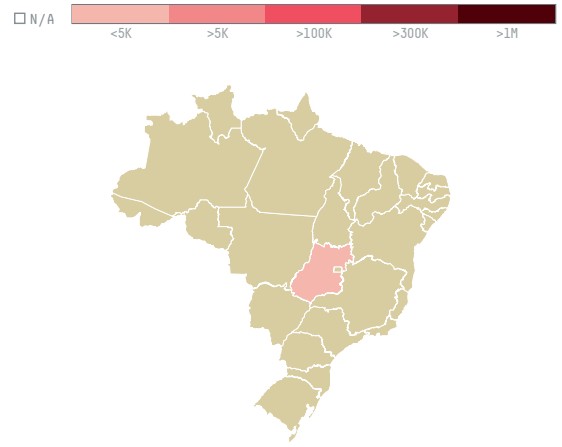

## HONGKONG YUMTOWN FOOD CO , LTD

ACTIVITY	COMMODITY	COUNTRY	YEAR
<b>Importer</b>	<b>Chicken</b>	<b>Brazil</b>	<b>2018</b>

HONGKONG YUMTOWN FOOD CO , LTD was the 592nd largest importer of chicken from BRAZIL in 2018, accounting for 54 tons. This is a 100% increase vs the previous year. As an importer, HONGKONG YUMTOWN FOOD CO , LTD sources from 1 municipalities, or 0% of the chicken production municipalities. The main destination of the chicken imported by HONGKONG YUMTOWN FOOD CO , LTD is CHINA (MAINLAND), accounting for 100% of the total.

### TOP DESTINATION COUNTRIES OF CHICKEN IMPORTED BY HONGKONG YUMTOWN FOOD CO , LTD:

□ N/A  <5K  >5K  >100K  >300K  >1M

BIOME	SOY DEFORESTATION RISK FOR FEED	CO2 EMISSIONS RISK FROM SOY DEFORESTATION FOR FEED
CERRADO	0ha	2.1t CO2