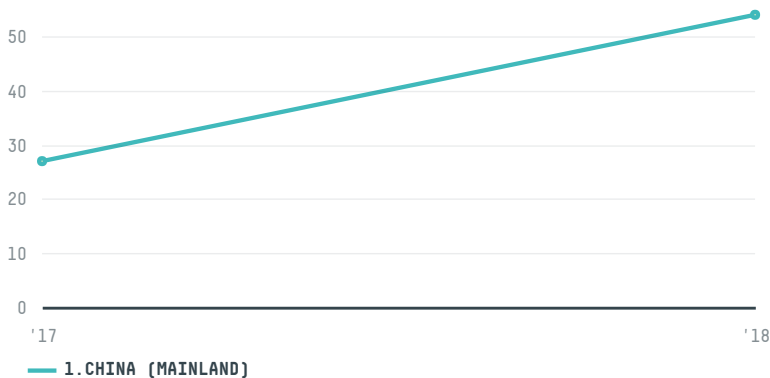

TOP DESTINATION COUNTRIES OF CHICKEN IMPORTED BY HONGKONG YUMTOWN FOOD CO , LTD:

□ N/A <5K >5K >100K >300K >1M