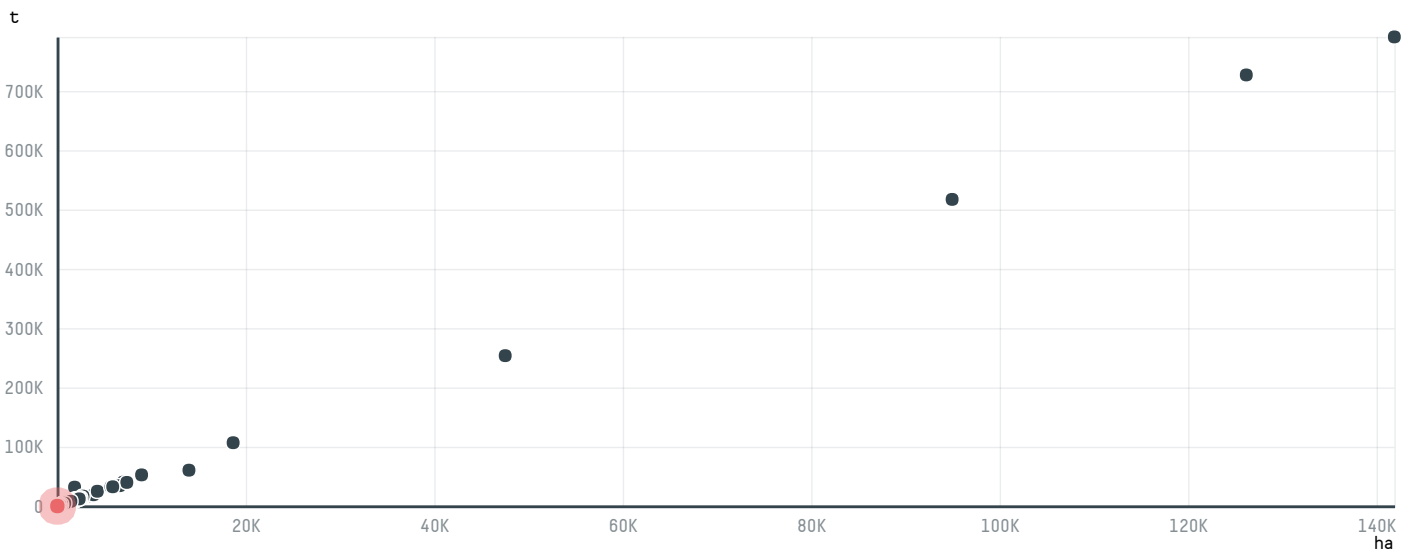

BIOME	SOY DEFORESTATION RISK FOR FEED	CO2 EMISSIONS RISK FROM SOY DEFORESTATION FOR FEED
MATA ATLANTICA	0ha	0t CO2

MUNICIPALITY	SOY DEFORESTATION RISK FOR FEED	CO2 EMISSIONS RISK FROM SOY DEFORESTATION FOR FEED
TAPEJARA	0ha	0t CO2

COMPARING COMPANIES IMPORTING CHICKEN FROM BRAZIL IN 2017

Trase is a partnership between

In collaboration with

Donors

This website uses cookies to provide you with an improved user experience. By continuing to browse this site, you consent to the use of cookies and similar technologies. Please visit our [privacy policy](#) for further details.

I AGREE