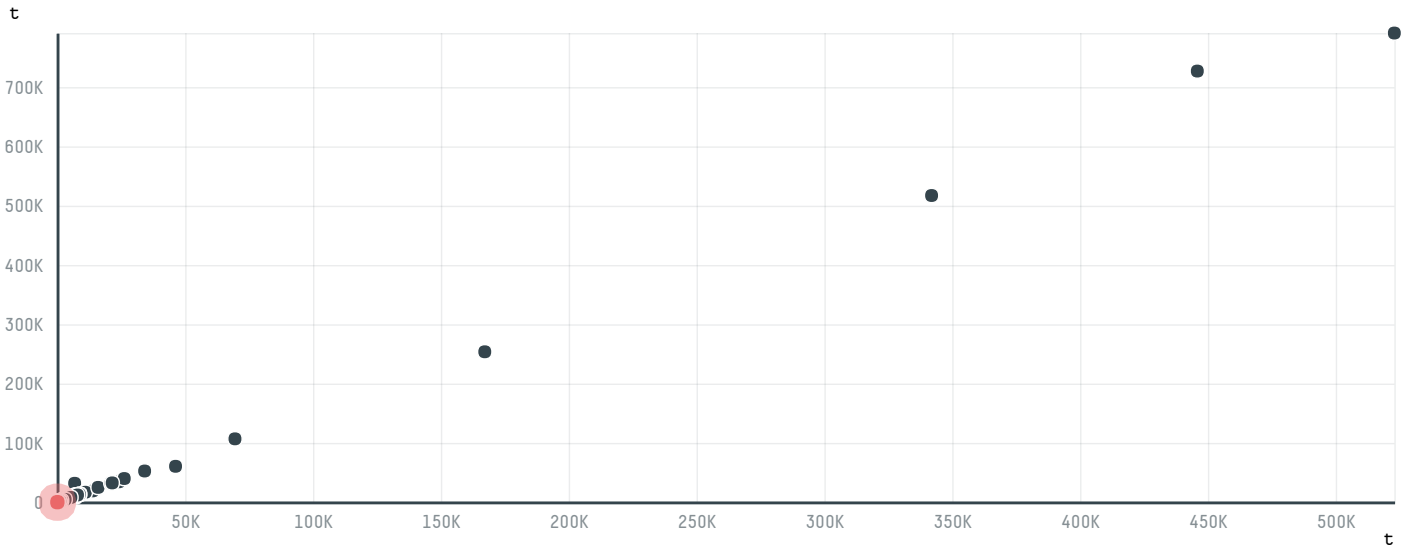

BIOME	SOY DEFORESTATION RISK FOR FEED	CO2 EMISSIONS RISK FROM SOY DEFORESTATION FOR FEED
MATA ATLANTICA	0ha	0t CO2

MUNICIPALITY	SOY DEFORESTATION RISK FOR FEED	CO2 EMISSIONS RISK FROM SOY DEFORESTATION FOR FEED
TAPEJARA	0ha	0t CO2

COMPARING COMPANIES IMPORTING CHICKEN FROM BRAZIL IN 2017

Trase is a partnership between

In collaboration with

Donors

This website uses cookies to provide you with an improved user experience. By continuing to browse this site, you consent to the use of cookies and similar technologies. Please visit our [privacy policy](#) for further details.

I AGREE