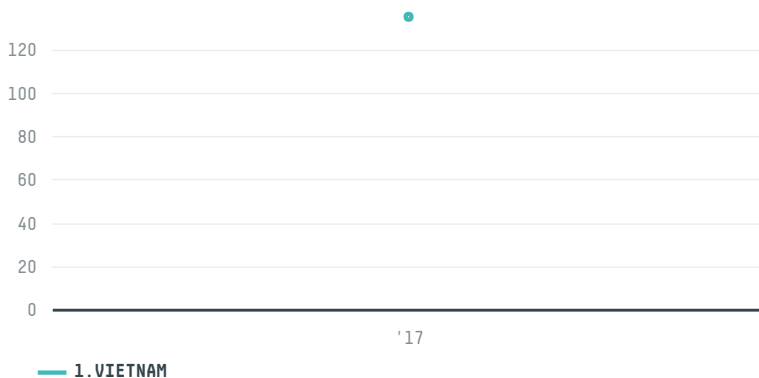

TOP DESTINATION COUNTRIES OF CHICKEN IMPORTED BY MEAT IMPORT ZANDBERGEN BROS BV: