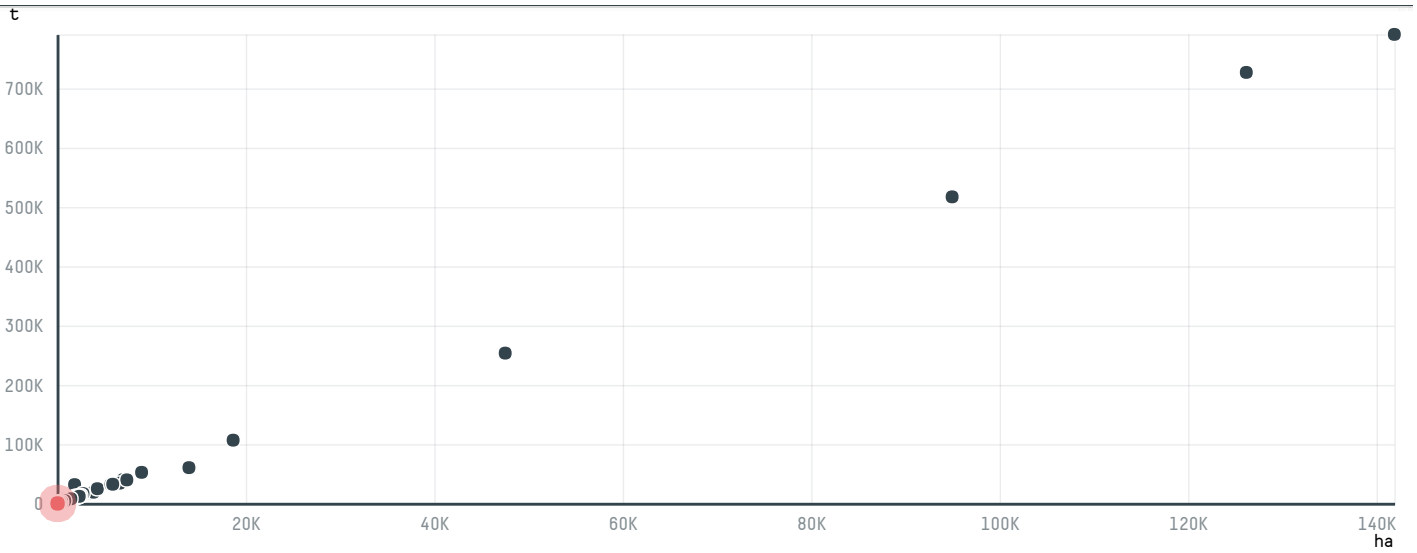

Trase is a partnership between

In collaboration with

and many other organizations and individuals.

Donors

[Terms of Use](#) · [Privacy policy](#) · [Cookie policy](#) · [Contact us](#)