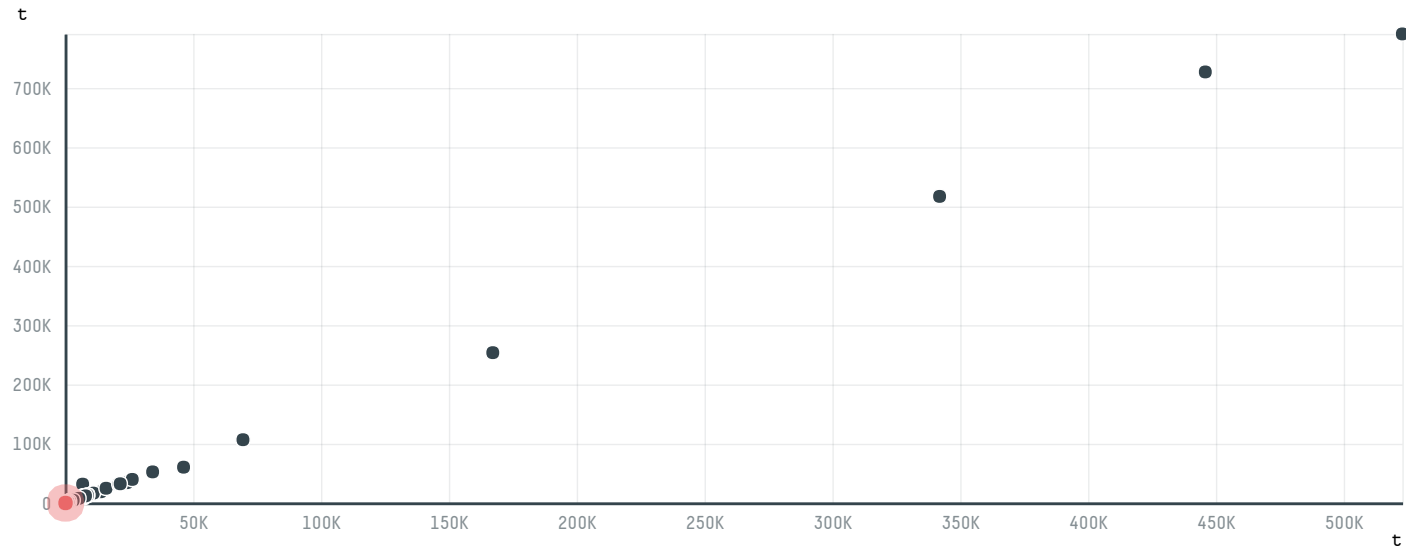

COMPARING COMPANIES IMPORTING CHICKEN FROM BRAZIL IN 2017