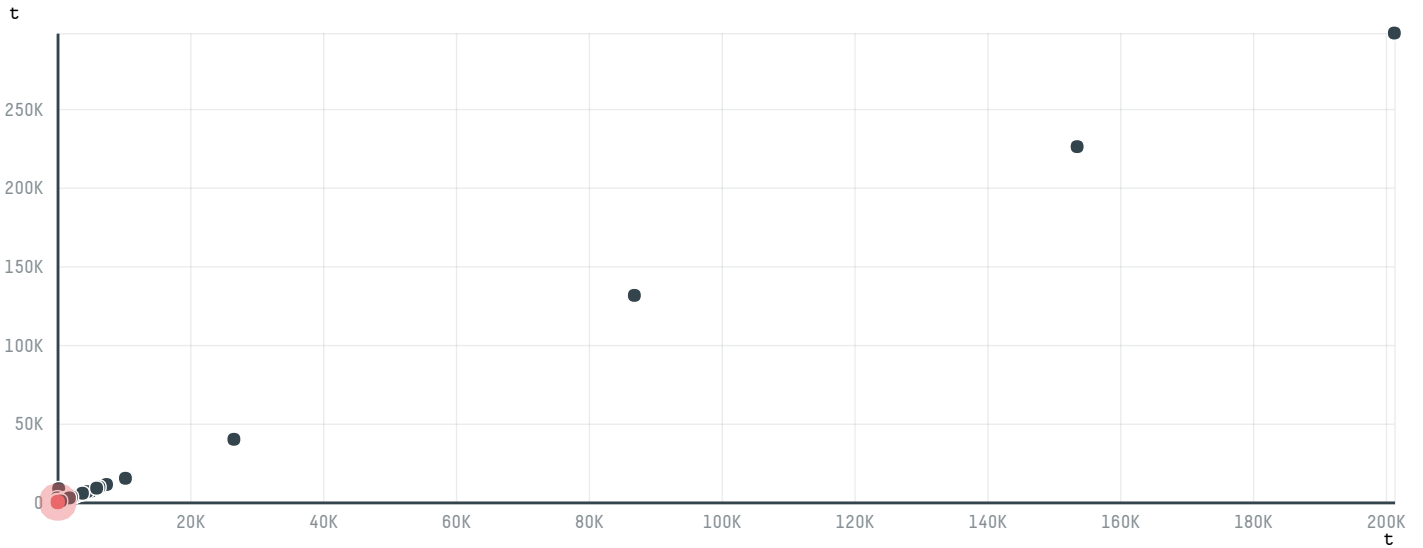

MUNICIPALITY	SOY DEFORESTATION RISK FOR FEED	CO2 EMISSIONS RISK FROM SOY DEFORESTATION FOR FEED
CIANORTE	0ha	1t CO2

BIOME	SOY DEFORESTATION RISK FOR FEED	CO2 EMISSIONS RISK FROM SOY DEFORESTATION FOR FEED
MATA ATLANTICA	0ha	1t CO2

COMPARING COMPANIES IMPORTING CHICKEN FROM BRAZIL IN 2018

Trase is a partnership between

In collaboration with

Donors

This website uses cookies to provide you with an improved user experience. By continuing to browse this site, you consent to the use of cookies and similar technologies. Please visit our [privacy policy](#) for further details.

I AGREE