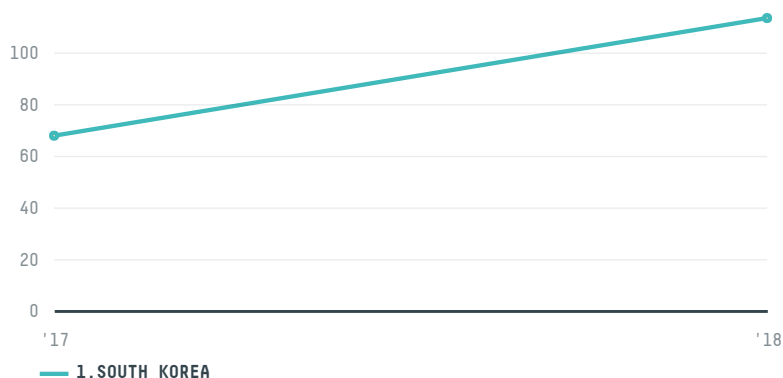

TOP DESTINATION COUNTRIES OF CHICKEN IMPORTED BY DAEWON F B: