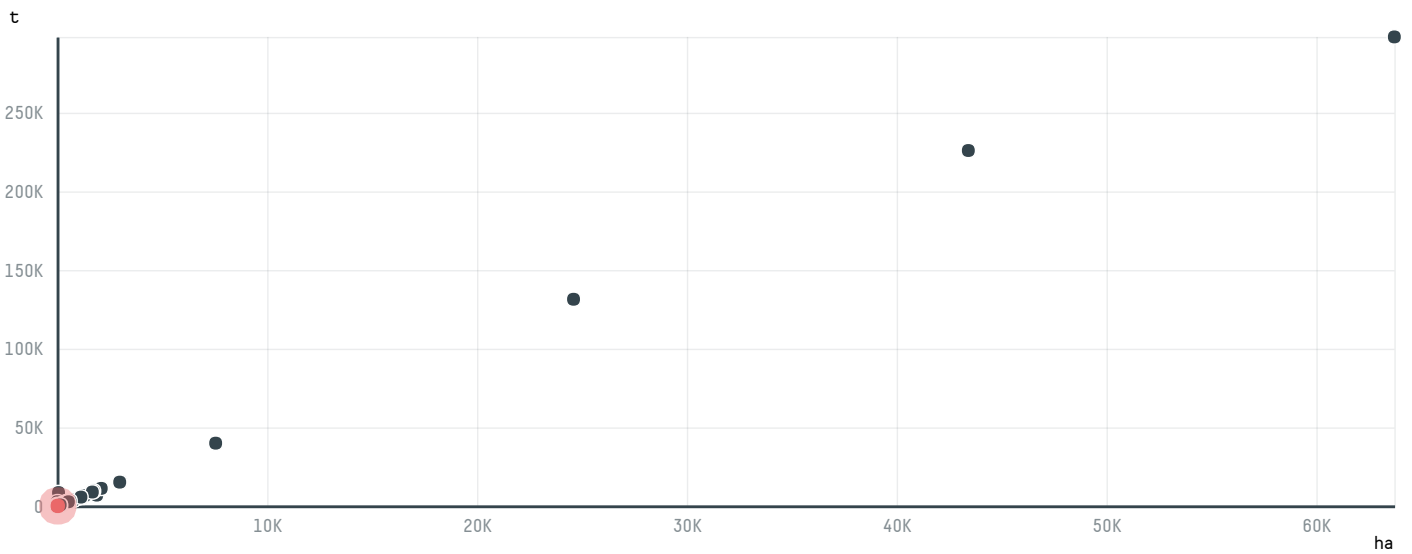

MUNICIPALITY	SOY DEFORESTATION RISK FOR FEED	CO2 EMISSIONS RISK FROM SOY DEFORESTATION FOR FEED
CIANORTE	0ha	1t CO2

BIOME	SOY DEFORESTATION RISK FOR FEED	CO2 EMISSIONS RISK FROM SOY DEFORESTATION FOR FEED
MATA ATLANTICA	0ha	1t CO2

COMPARING COMPANIES IMPORTING CHICKEN FROM BRAZIL IN 2018

Trase is a partnership between

In collaboration with

Donors

This website uses cookies to provide you with an improved user experience. By continuing to browse this site, you consent to the use of cookies and similar technologies. Please visit our [privacy policy](#) for further details.

I AGREE