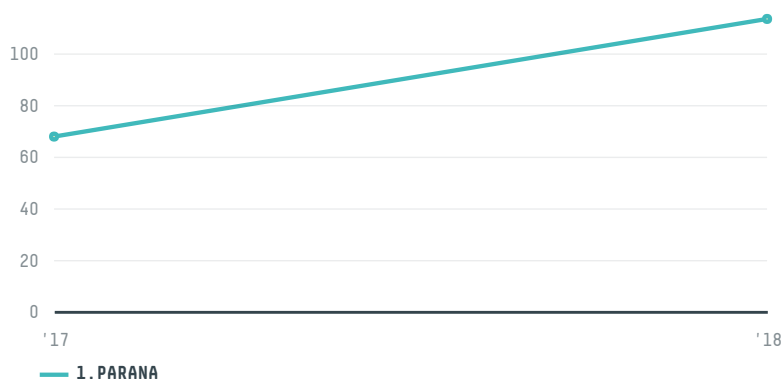

TOP DESTINATION COUNTRIES OF CHICKEN IMPORTED BY DAEWON F B: