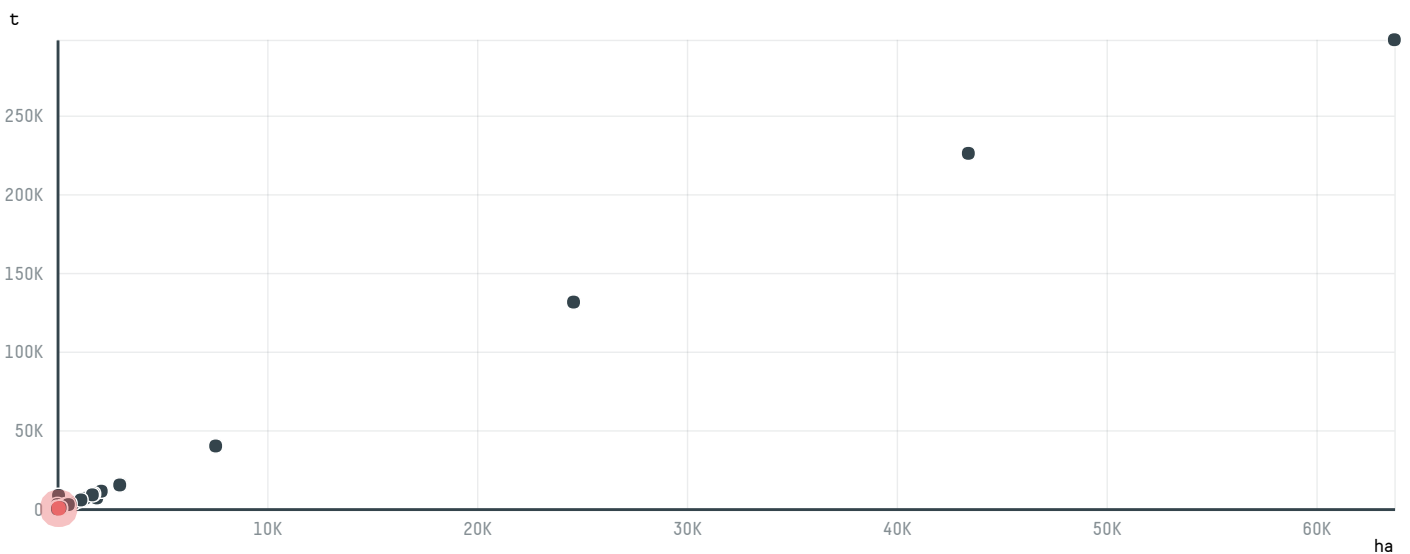

BIOME	SOY DEFORESTATION RISK FOR FEED	CO2 EMISSIONS RISK FROM SOY DEFORESTATION FOR FEED
MATA ATLANTICA	0ha	0.4t CO2

MUNICIPALITY	SOY DEFORESTATION RISK FOR FEED	CO2 EMISSIONS RISK FROM SOY DEFORESTATION FOR FEED
MANDAGUACU	0ha	0t CO2
CIANORTE	0ha	0.4t CO2

COMPARING COMPANIES IMPORTING CHICKEN FROM BRAZIL IN 2018

Trase is a partnership between

In collaboration with

Donors

This website uses cookies to provide you with an improved user experience. By continuing to browse this site, you consent to the use of cookies and similar technologies. Please visit our [privacy policy](#) for further details.

I AGREE