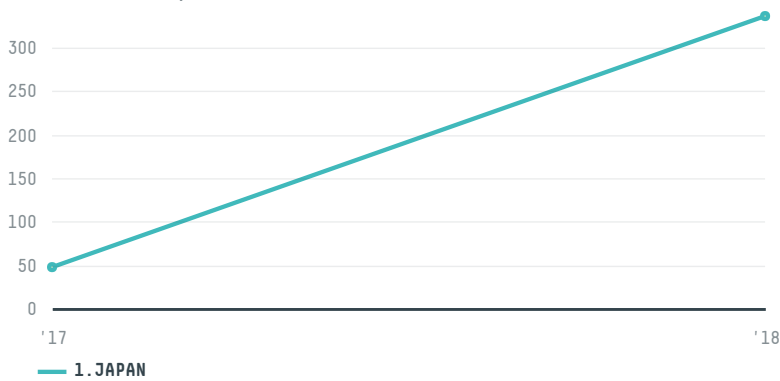

TOP DESTINATION COUNTRIES OF CHICKEN IMPORTED BY MATSUOKA CO , LTD: