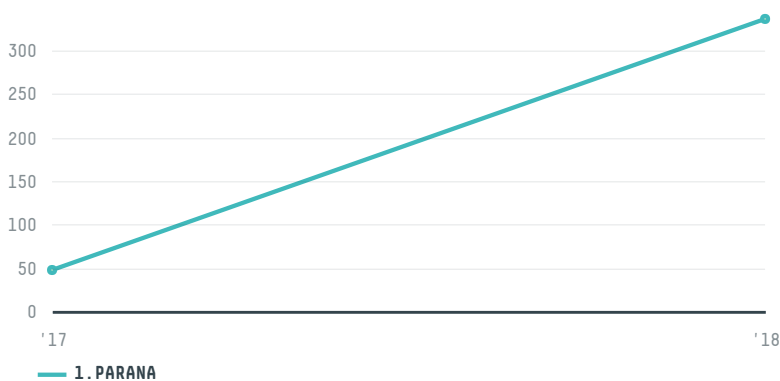

TOP DESTINATION COUNTRIES OF CHICKEN IMPORTED BY MATSUOKA CO , LTD: