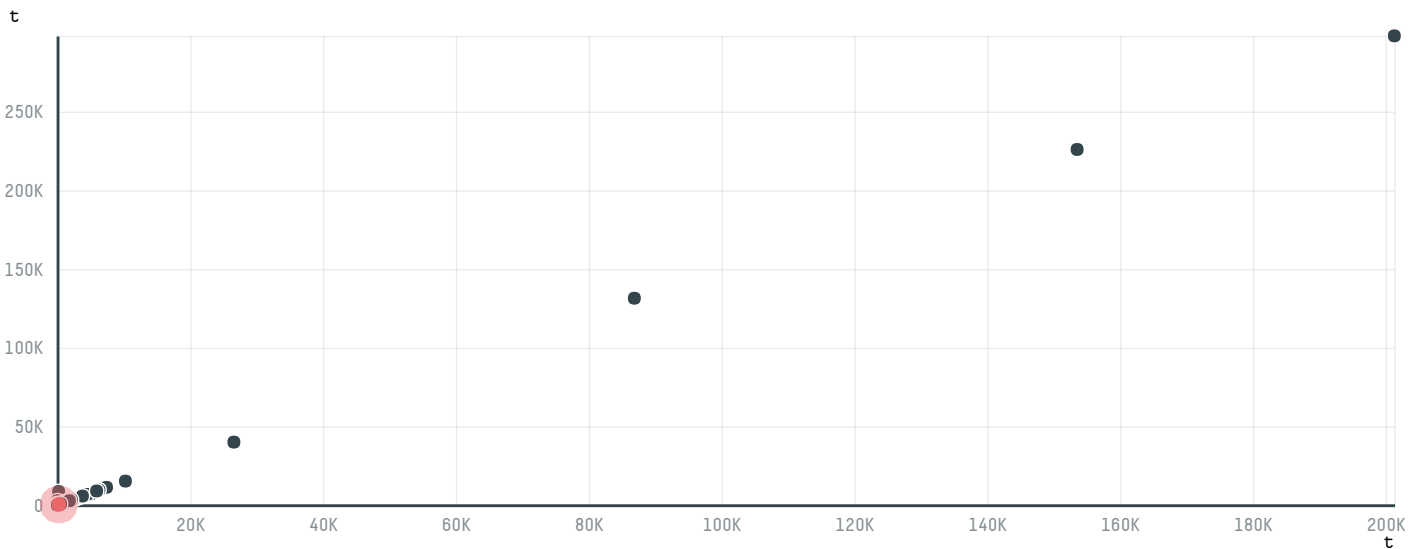

BIOME	SOY DEFORESTATION RISK FOR FEED	CO2 EMISSIONS RISK FROM SOY DEFORESTATION FOR FEED
MATA ATLANTICA	0ha	0.4t CO2

MUNICIPALITY	SOY DEFORESTATION RISK FOR FEED	CO2 EMISSIONS RISK FROM SOY DEFORESTATION FOR FEED
MANDAGUACU	0ha	0t CO2
CIANORTE	0ha	0.4t CO2

COMPARING COMPANIES IMPORTING CHICKEN FROM BRAZIL IN 2018

Trase is a partnership between

In collaboration with

Donors

This website uses cookies to provide you with an improved user experience. By continuing to browse this site, you consent to the use of cookies and similar technologies. Please visit our [privacy policy](#) for further details.

I AGREE