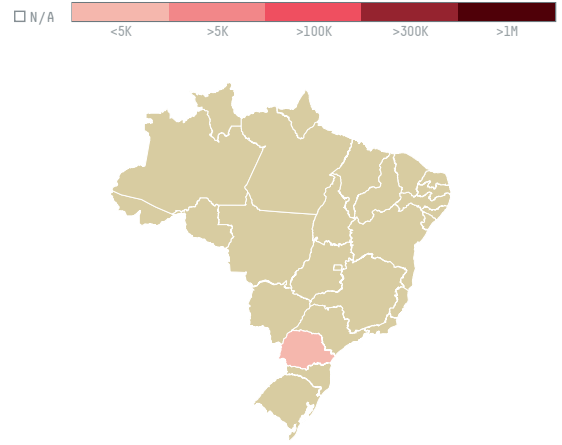

BIOME	SOY DEFORESTATION RISK FOR FEED	CO2 EMISSIONS RISK FROM SOY DEFORESTATION FOR FEED
MATA ATLANTICA	0ha	0t CO2
MUNICIPALITY	SOY DEFORESTATION RISK FOR FEED	CO2 EMISSIONS RISK FROM SOY DEFORESTATION FOR FEED
JOAQUIM TAVORA	0ha	0t CO2

COMPARING COMPANIES IMPORTING CHICKEN FROM BRAZIL IN 2017