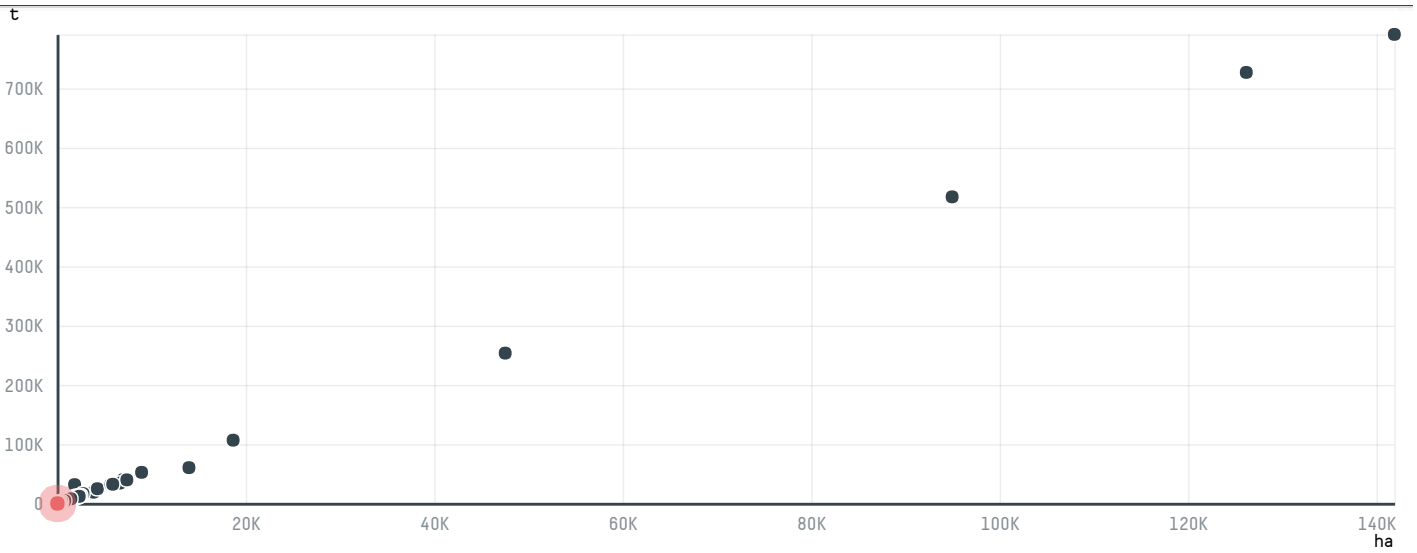

Trase is a partnership between

In collaboration with

and many other organizations and individuals.

Donors

[Terms of Use](#) · [Privacy policy](#) · [Cookie policy](#) · [Contact us](#)