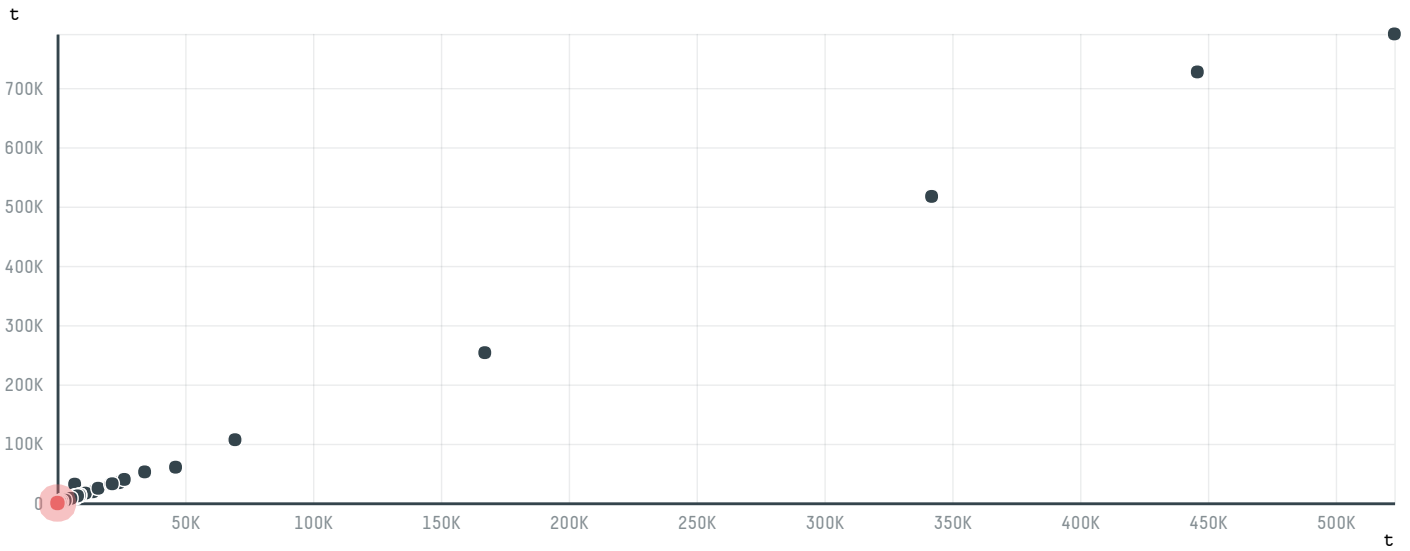

COMPARING COMPANIES IMPORTING CHICKEN FROM BRAZIL IN 2017