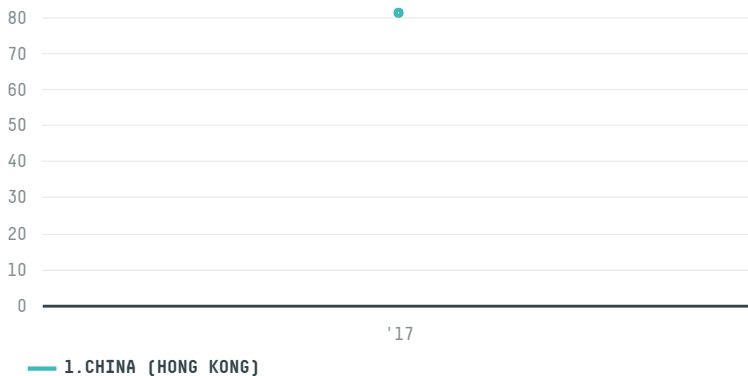

TOP DESTINATION COUNTRIES OF CHICKEN IMPORTED BY ELITE CHOICE INTERNATIONAL TRADING CO ,LTD: