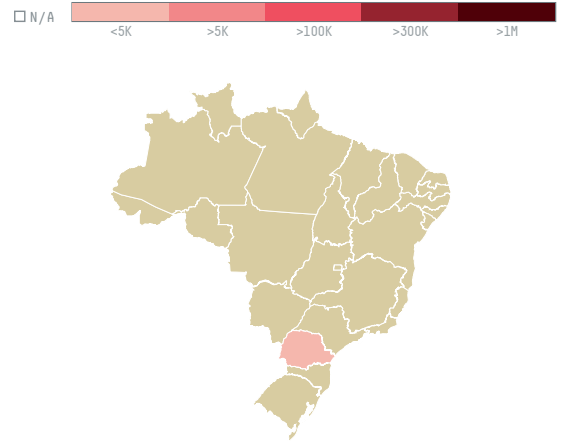

trase

ALPHA TRADING AND SHIPPING AGENCIES LIMITED

ACTIVITY: **Importer**
COMMODITY: **Chicken**
COUNTRY: **Brazil**
YEAR: **2016**

ALPHA TRADING AND SHIPPING AGENCIES LIMITED was the 1539th largest importer of chicken from BRAZIL in 2016, accounting for 20 tons. As an importer, ALPHA TRADING AND SHIPPING AGENCIES LIMITED sources from 2 municipalities, or 0% of the chicken production municipalities. The main destination of the chicken imported by ALPHA TRADING AND SHIPPING AGENCIES LIMITED is SAUDI ARABIA, accounting for 100% of the total.

TOP DESTINATION COUNTRIES OF CHICKEN IMPORTED BY ALPHA TRADING AND SHIPPING AGENCIES LIMITED:

BIOME	SOY DEFORESTATION RISK FOR FEED	CO2 EMISSIONS RISK FROM SOY DEFORESTATION FOR FEED
MATA ATLANTICA	0ha	0t CO2