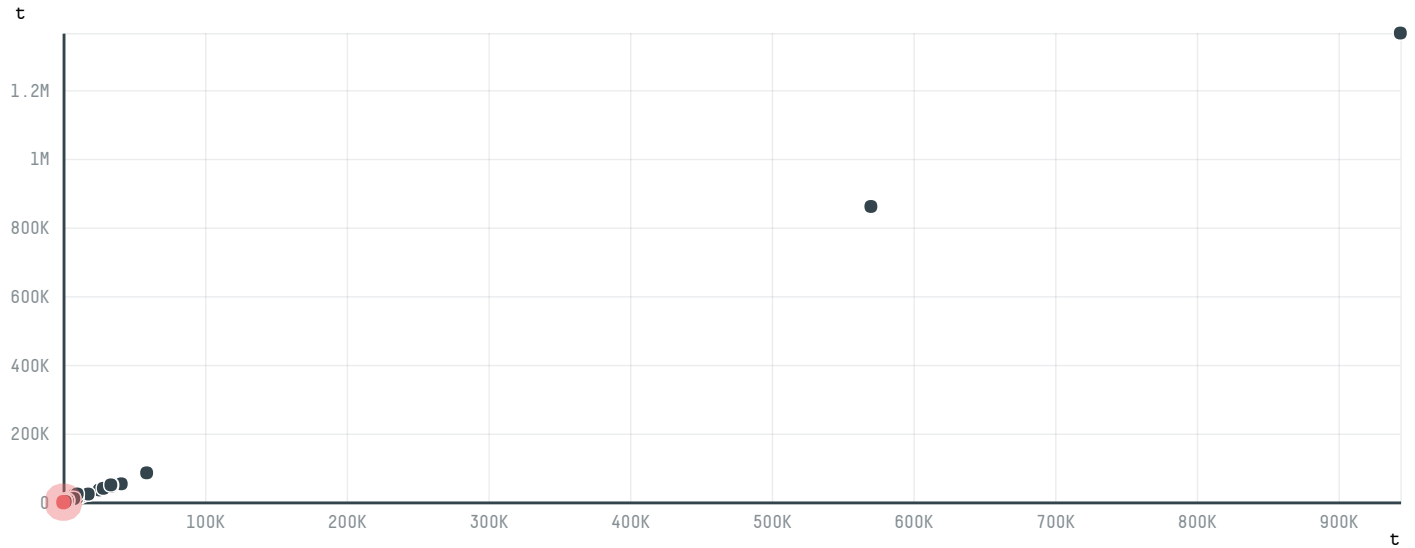

BIOME	SOY DEFORESTATION RISK FOR FEED	CO2 EMISSIONS RISK FROM SOY DEFORESTATION FOR FEED
MATA ATLANTICA	0ha	0t CO2

MUNICIPALITY	SOY DEFORESTATION RISK FOR FEED	CO2 EMISSIONS RISK FROM SOY DEFORESTATION FOR FEED
MARIALVA	0ha	0t CO2

COMPARING COMPANIES IMPORTING CHICKEN FROM BRAZIL IN 2016

Trase is a partnership between

In collaboration with

Donors

This website uses cookies to provide you with an improved user experience. By continuing to browse this site, you consent to the use of cookies and similar technologies. Please visit our [privacy policy](#) for further details.

I AGREE