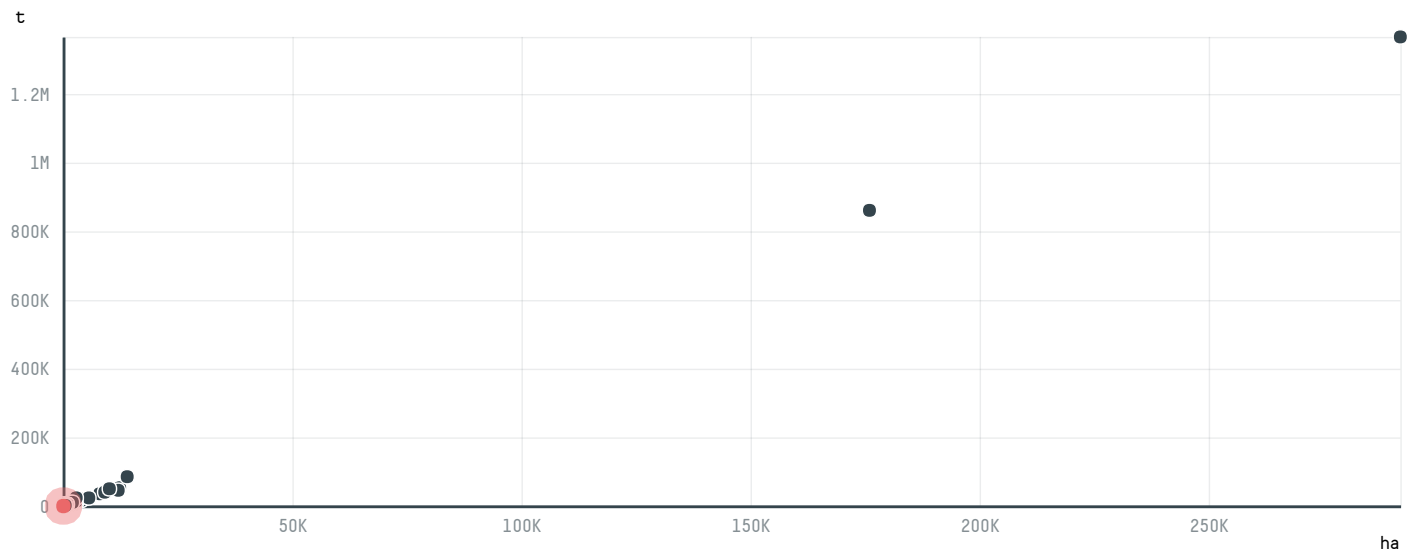

BIOME	SOY DEFORESTATION RISK FOR FEED	CO2 EMISSIONS RISK FROM SOY DEFORESTATION FOR FEED
MATA ATLANTICA	0ha	0t CO2

MUNICIPALITY	SOY DEFORESTATION RISK FOR FEED	CO2 EMISSIONS RISK FROM SOY DEFORESTATION FOR FEED
MARIALVA	0ha	0t CO2

COMPARING COMPANIES IMPORTING CHICKEN FROM BRAZIL IN 2016

Trase is a partnership between

In collaboration with

Donors

This website uses cookies to provide you with an improved user experience. By continuing to browse this site, you consent to the use of cookies and similar technologies. Please visit our [privacy policy](#) for further details.

I AGREE