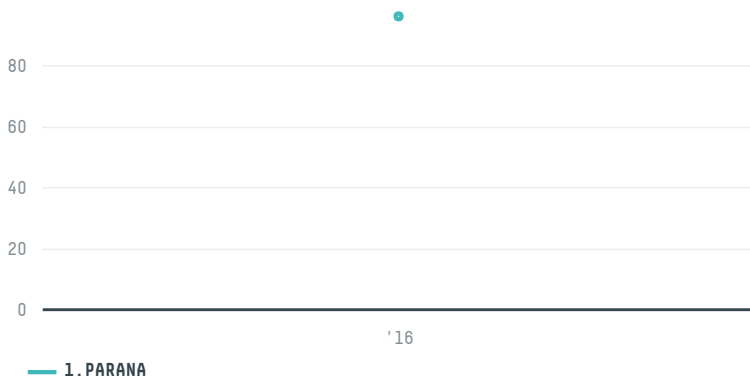

TOP DESTINATION COUNTRIES OF CHICKEN IMPORTED BY YOKOHAMA REITO CO., LTD, :