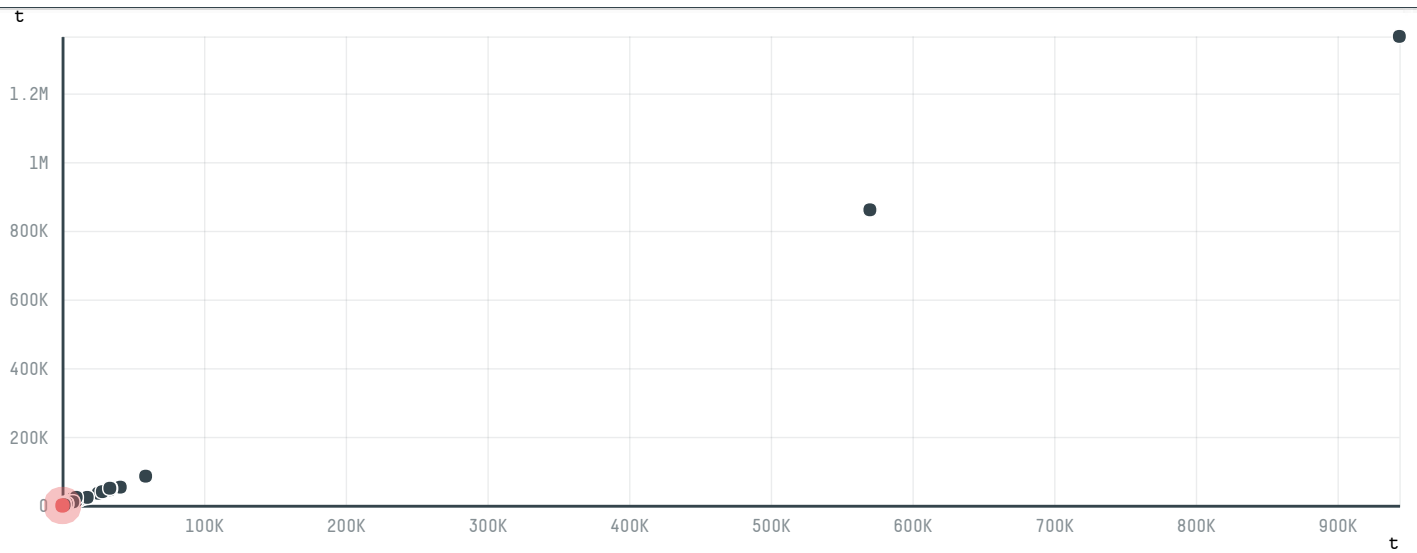

Trase is a partnership between

In collaboration with

and many other organizations and individuals.

Donors

[Terms of Use](#) · [Privacy policy](#) · [Cookie policy](#) · [Contact us](#)

This website uses cookies to provide you with an improved user experience. By continuing to browse this site, you consent to the use of cookies and similar technologies. Please visit our [privacy policy](#) for further details.

I AGREE