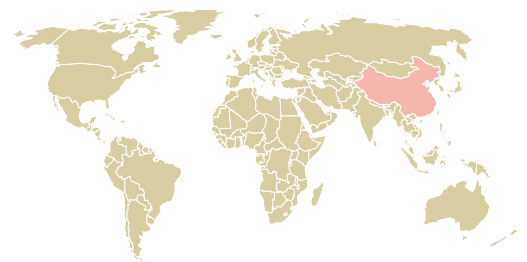

## SHENZHEN XIONGHAO IMPORT AND EXPORT TRADING CO.,LTD

ACTIVITY      COMMODITY      COUNTRY      YEAR  
**Importer**      **Chicken**      **Brazil**      **2016**

SHENZHEN XIONGHAO IMPORT AND EXPORT TRADING CO.,LTD was the 891st largest importer of chicken from BRAZIL in 2016, accounting for 165 tons. As an importer, SHENZHEN XIONGHAO IMPORT AND EXPORT TRADING CO.,LTD sources from 11 municipalities, or 2% of the chicken production municipalities. The main destination of the chicken imported by SHENZHEN XIONGHAO IMPORT AND EXPORT TRADING CO.,LTD is CHINA (MAINLAND), accounting for 100% of the total.

### TOP DESTINATION COUNTRIES OF CHICKEN IMPORTED BY SHENZHEN XIONGHAO IMPORT AND EXPORT TRADING CO.,LTD:

□ N/A      <5K      >5K      >100K      >300K      >1M

BIOME	SOY DEFORESTATION RISK FOR FEED	CO2 EMISSIONS RISK FROM SOY DEFORESTATION FOR FEED
MATA ATLANTICA	0ha	0t CO2