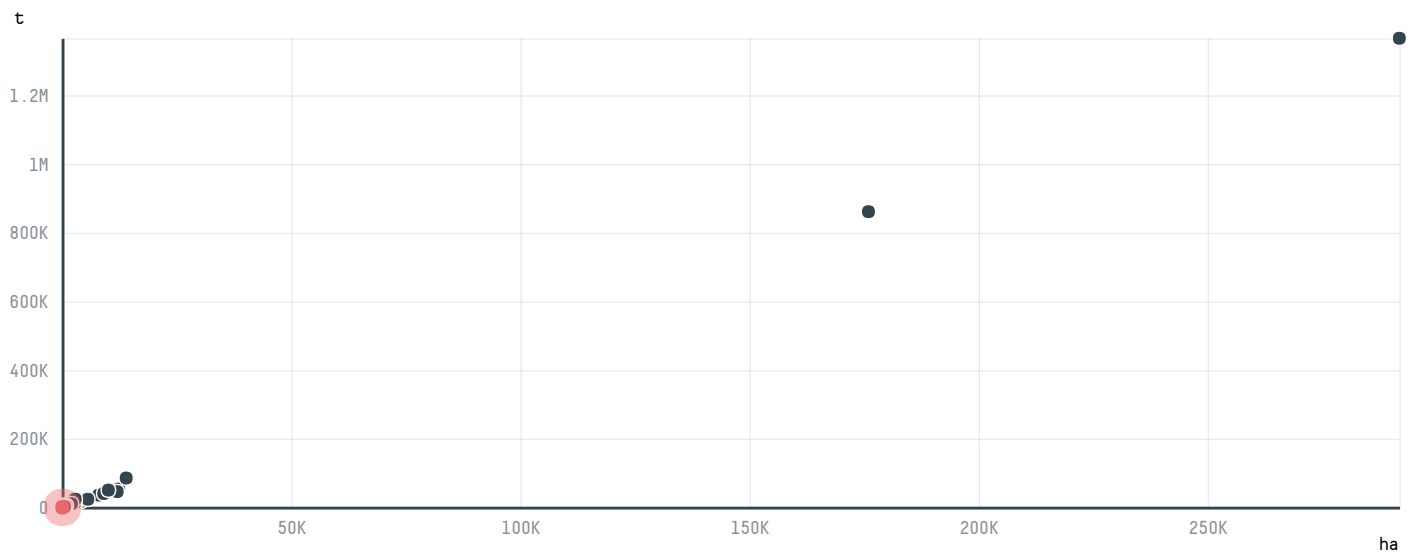

Trase is a partnership between

In collaboration with

and many other organizations and individuals.

Donors

[Terms of Use](#) · [Privacy policy](#) · [Cookie policy](#) · [Contact us](#)

This website uses cookies to provide you with an improved user experience. By continuing to browse this site, you consent to the use of cookies and similar technologies. Please visit our [privacy policy](#) for further details.

I AGREE