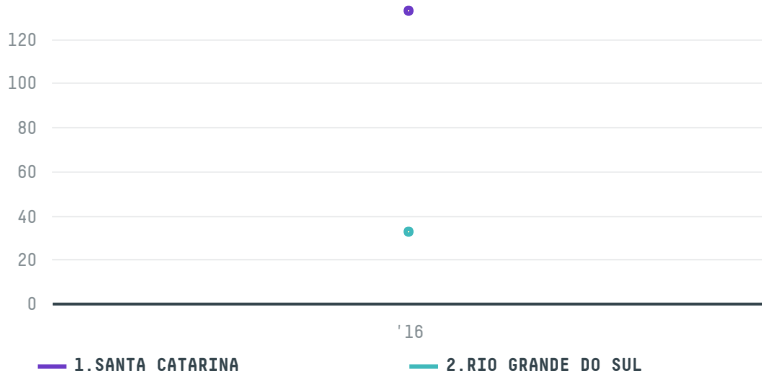

BIOME	SOY DEFORESTATION RISK FOR FEED	CO2 EMISSIONS RISK FROM SOY DEFORESTATION FOR FEED
MATA ATLANTICA	0ha	0t CO2

MUNICIPALITY	SOY DEFORESTATION RISK FOR FEED	CO2 EMISSIONS RISK FROM SOY DEFORESTATION FOR FEED
QUILOMBO	0ha	0t CO2
XANXERE	0ha	0t CO2
OURO VERDE	0ha	0t CO2
BARAO DE COTEGIPE	0ha	0t CO2
TRES ARROIOS	0ha	0t CO2
LAJEADO GRANDE	0ha	0t CO2
GAURAMA	0ha	0t CO2
EREBANGO	0ha	0t CO2
PONTE PRETA	0ha	0t CO2
ABELARDO LUZ	0ha	0t CO2

COMPARING COMPANIES IMPORTING CHICKEN FROM BRAZIL IN 2016