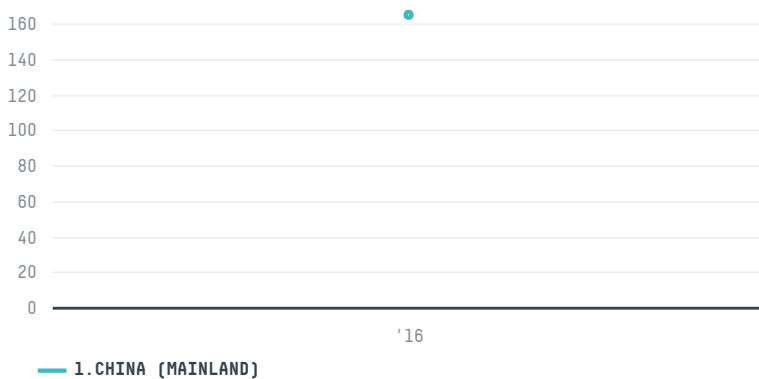

TOP DESTINATION COUNTRIES OF CHICKEN IMPORTED BY SHENZHEN XIONGHAO IMPORT AND EXPORT TRADING CO.,LTD: