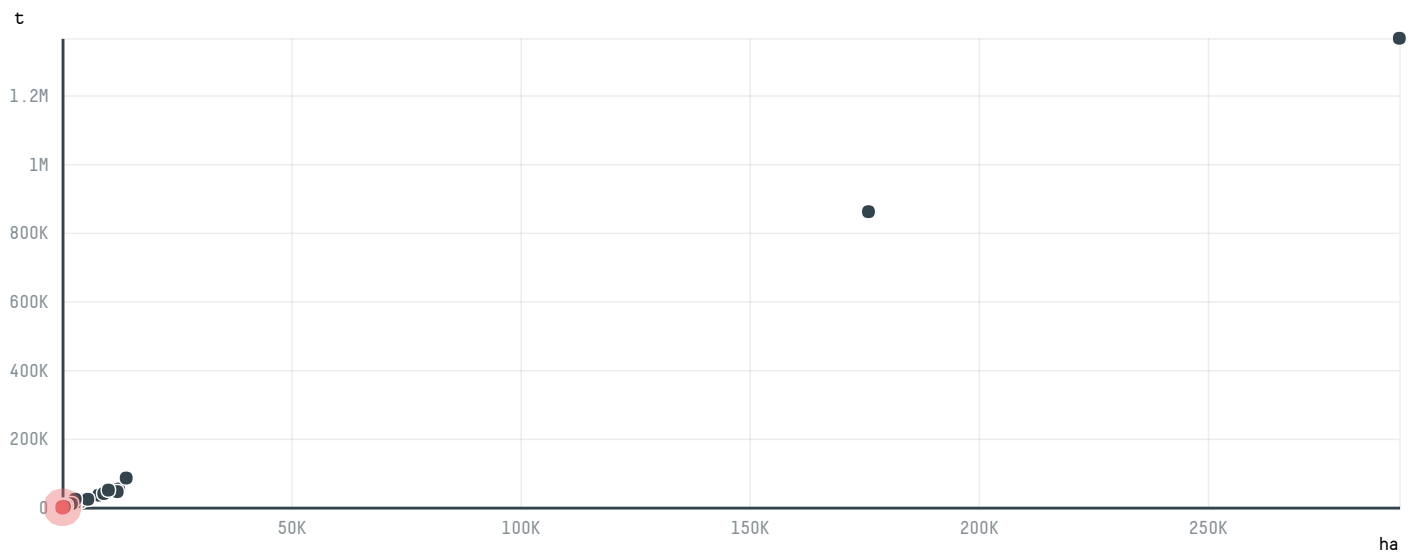

trase

PERFECT FOODS FACTORY DUBAI

ACTIVITY: **Importer** COMMODITY: **Chicken** COUNTRY: **Brazil** YEAR: **2016**

PERFECT FOODS FACTORY DUBAI was the 753rd largest importer of chicken from BRAZIL in 2016, accounting for 243 tons. As an importer, PERFECT FOODS FACTORY DUBAI sources from 1 municipalities, or 0% of the chicken production municipalities. The main destination of the chicken imported by PERFECT FOODS FACTORY DUBAI is UNITED ARAB EMIRATES, accounting for 100% of the total.

TOP DESTINATION COUNTRIES OF CHICKEN IMPORTED BY PERFECT FOODS FACTORY DUBAI:

COMPARING COMPANIES IMPORTING CHICKEN FROM BRAZIL IN 2016

Trase is a partnership between

In collaboration with

and many other organizations and individuals.