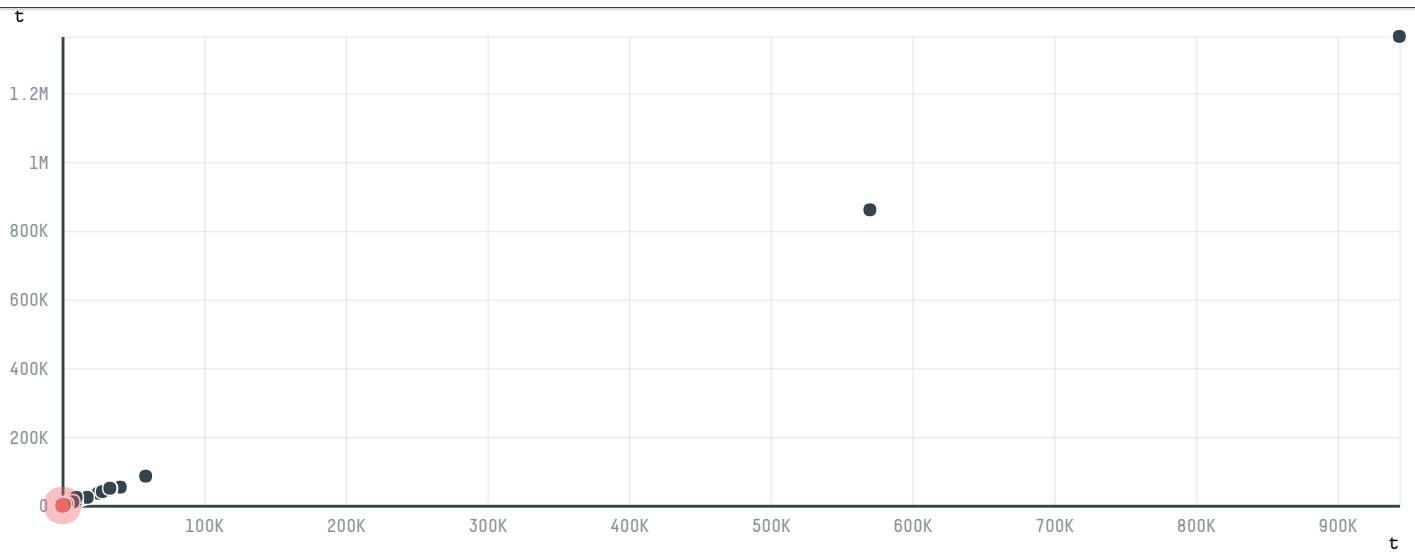

trase

PERFECT FOODS FACTORY DUBAI

ACTIVITY: **Importer** COMMODITY: **Chicken** COUNTRY: **Brazil** YEAR: **2016**

PERFECT FOODS FACTORY DUBAI was the 753rd largest importer of chicken from BRAZIL in 2016, accounting for 243 tons. As an importer, PERFECT FOODS FACTORY DUBAI sources from 1 municipalities, or 0% of the chicken production municipalities. The main destination of the chicken imported by PERFECT FOODS FACTORY DUBAI is UNITED ARAB EMIRATES, accounting for 100% of the total.

TOP DESTINATION COUNTRIES OF CHICKEN IMPORTED BY PERFECT FOODS FACTORY DUBAI:

COMPARING COMPANIES IMPORTING CHICKEN FROM BRAZIL IN 2016

Trase is a partnership between

In collaboration with

and many other organizations and individuals.