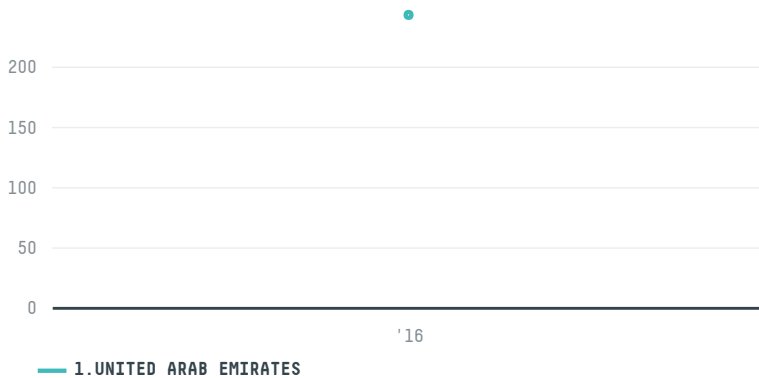

TOP DESTINATION COUNTRIES OF CHICKEN IMPORTED BY PERFECT FOODS FACTORY DUBAI:

COMPARING COMPANIES IMPORTING CHICKEN FROM BRAZIL IN 2016